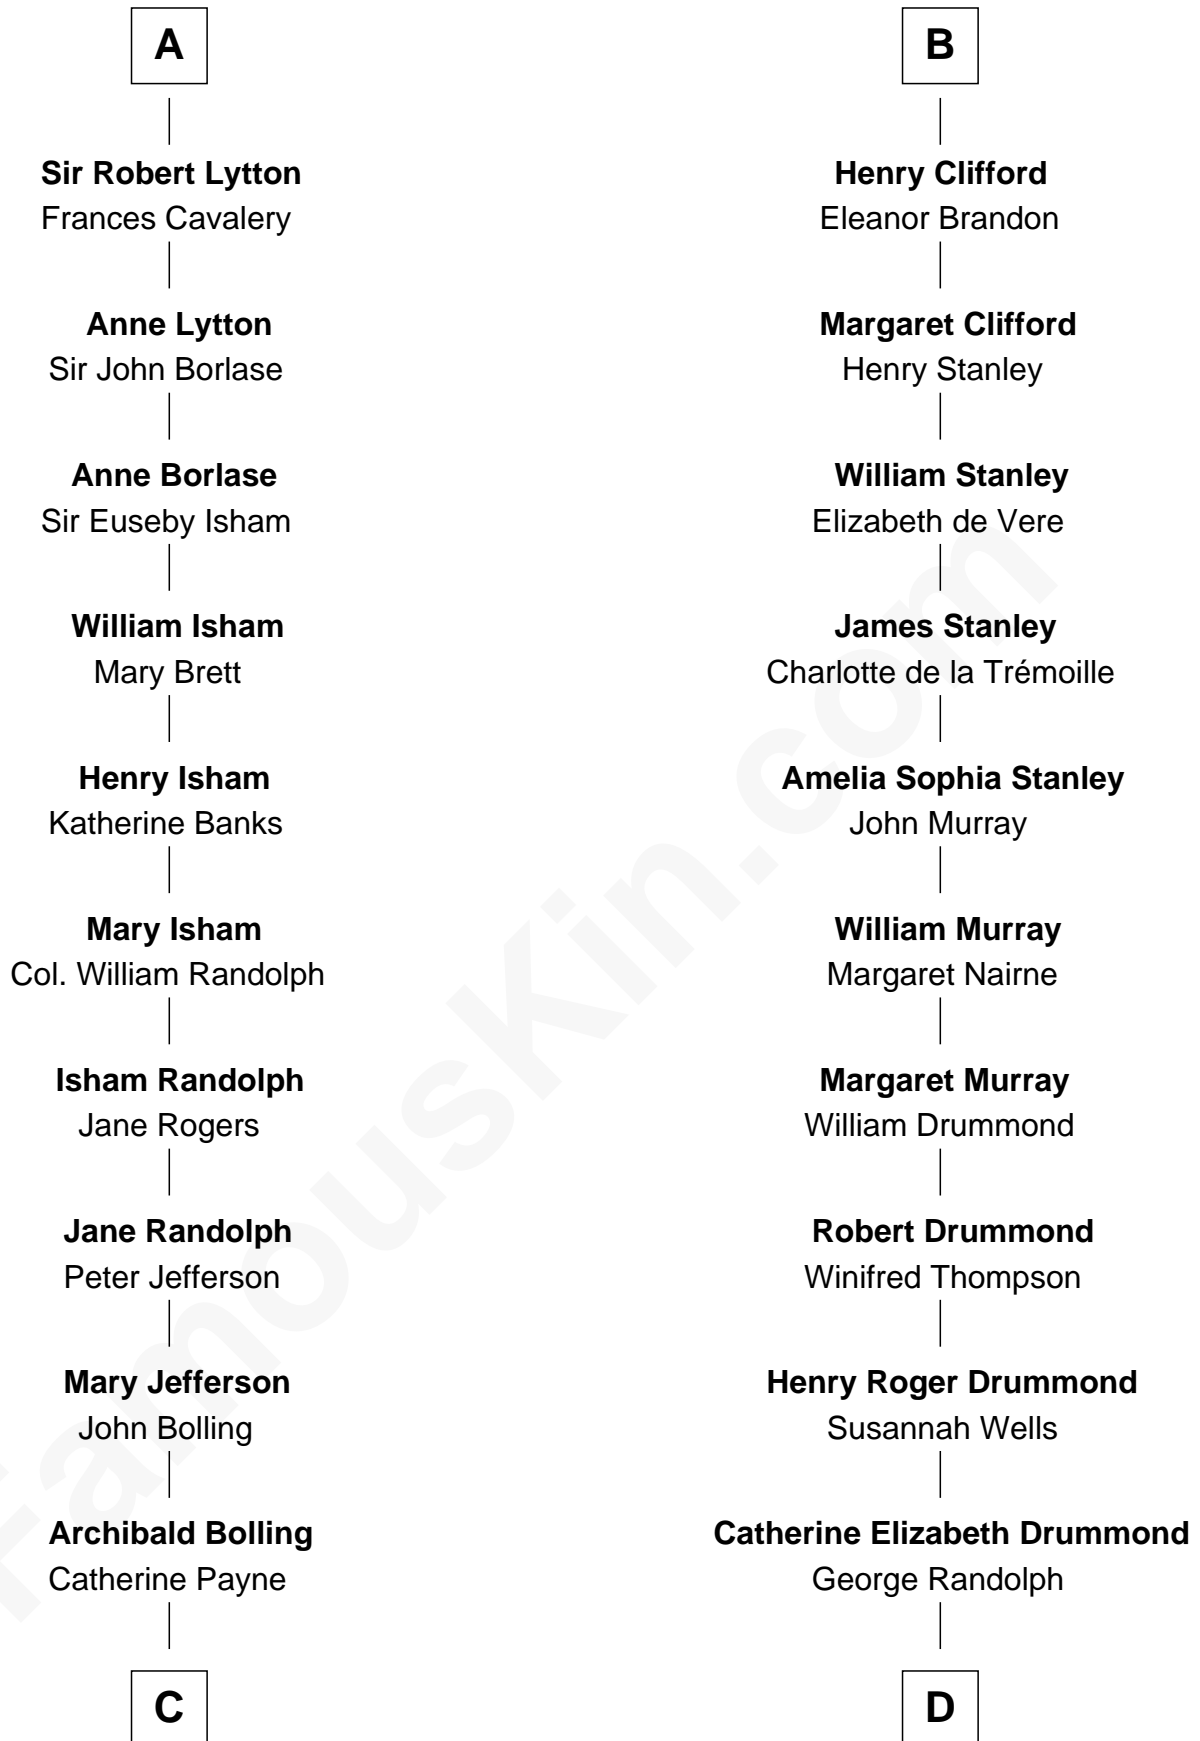

## Relationship Chart of

### Edith (Bolling) Wilson

*First Lady of President Woodrow Wilson*

19th cousin 2 times removed of

**Hugh Grant**  
*Movie Actor*

**C**

**Archibald Bolling**  
Anne E. Wigginton

**William Holcombe Bolling**  
Sarah Spiers White