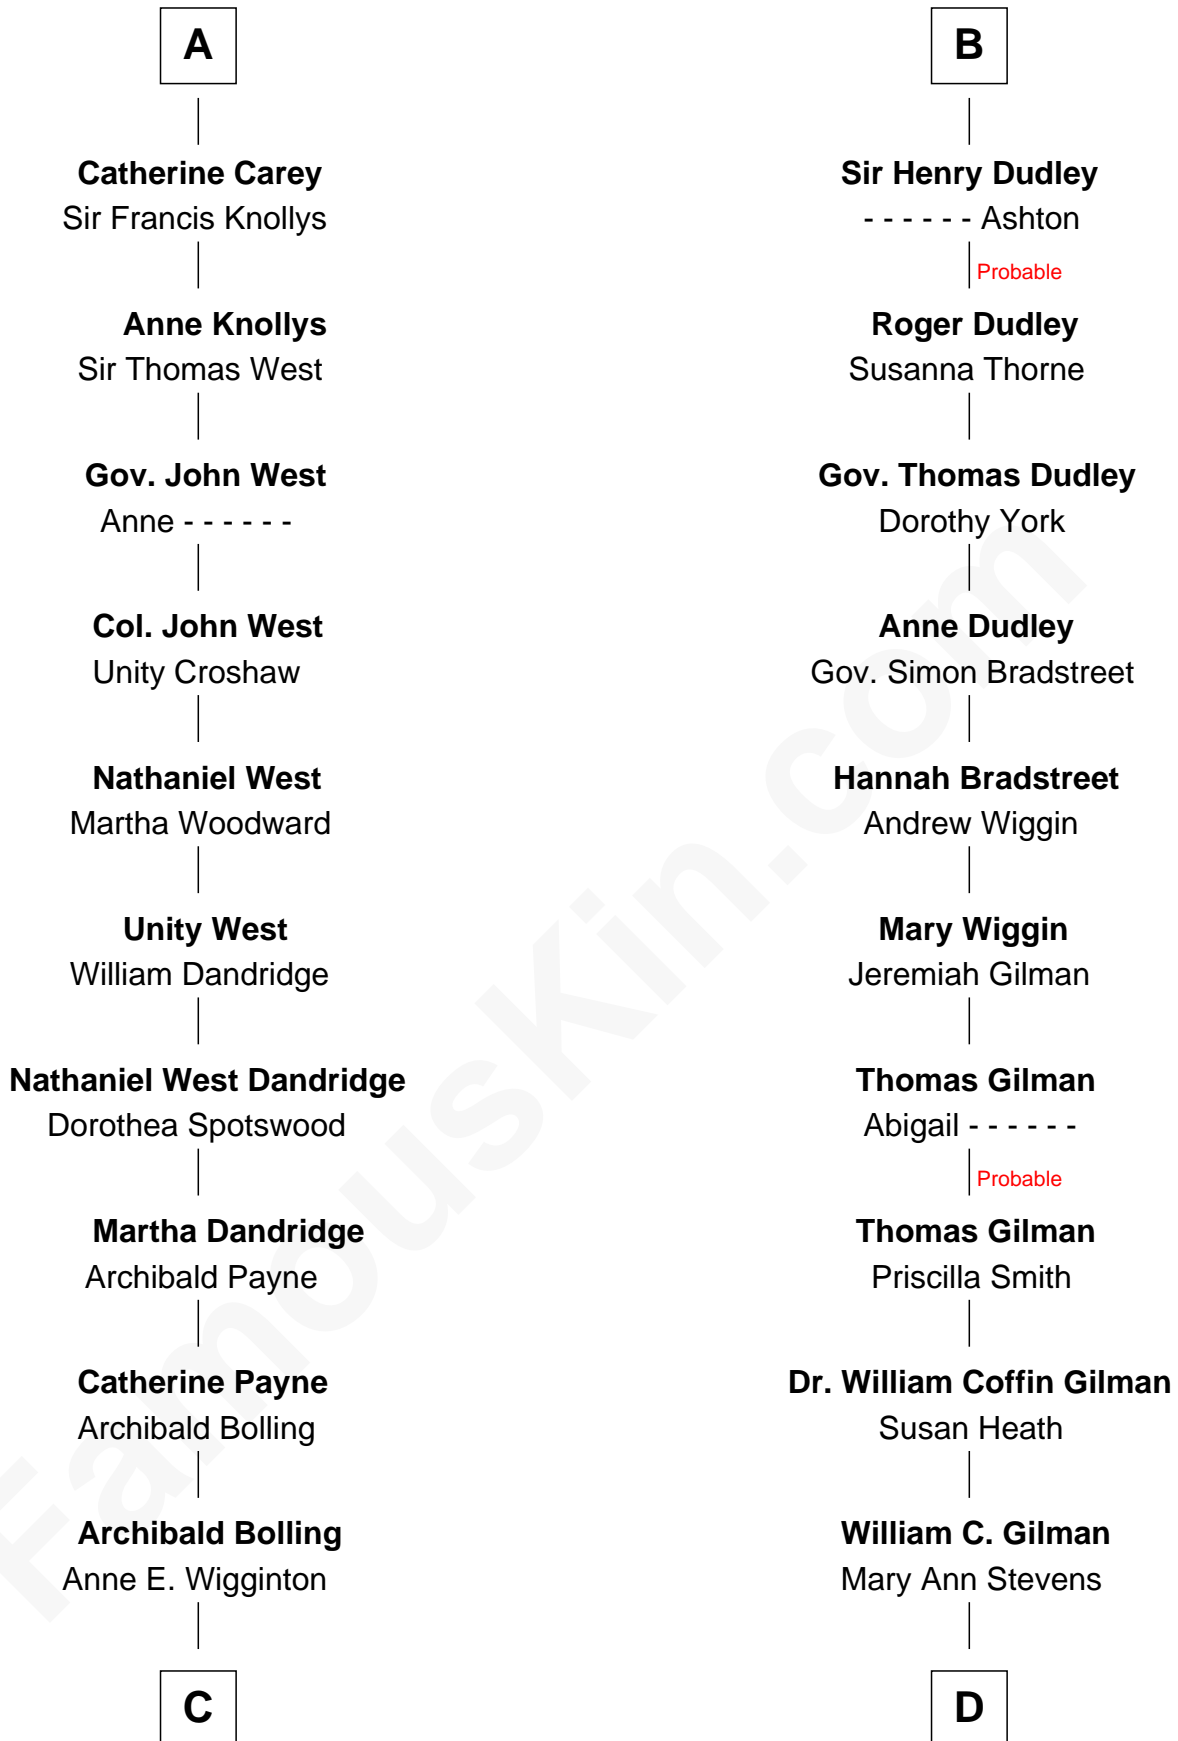

FamousKin.com

Relationship Chart of

Edith (Bolling) Wilson

First Lady of President Woodrow Wilson

18th cousin 2 times removed of

George Hamilton

TV and Movie Actor

Sir William de Ros
Margery de Badlesmere

C

William Holcombe Bolling

Sarah Spiers White

Edith (Bolling) Wilson

First Lady of Woodrow Wilson

D

George C. Gilman

Elizabeth Melissa Lane