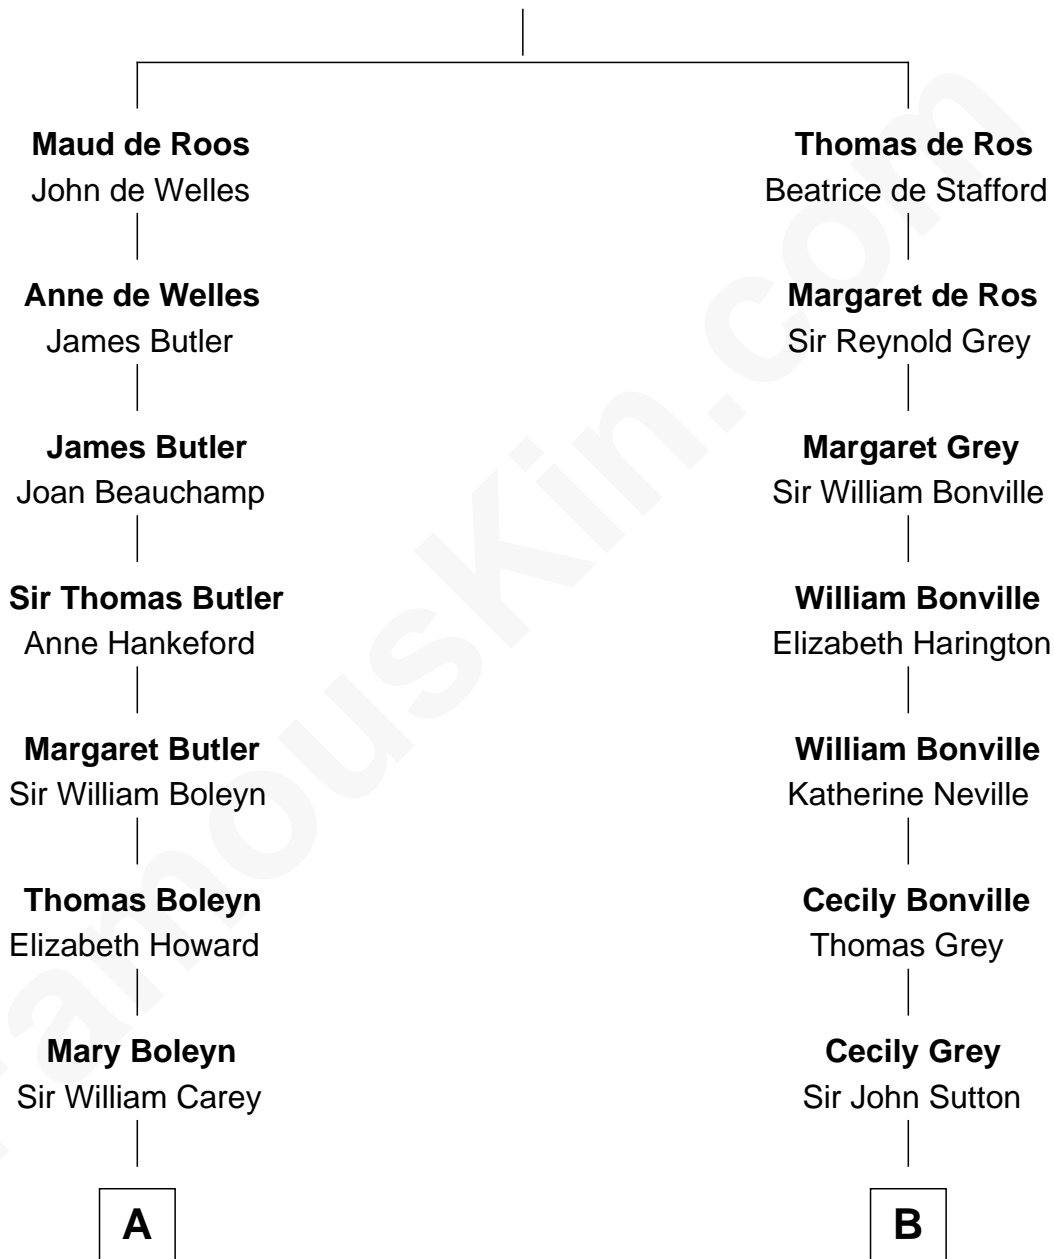

FamousKin.com

Relationship Chart of

Edith (Bolling) Wilson

First Lady of President Woodrow Wilson

18th cousin 2 times removed of

George Hamilton

TV and Movie Actor

Sir William de Ros
Margery de Badlesmere

C

William Holcombe Bolling

Sarah Spiers White

Edith (Bolling) Wilson

First Lady of Woodrow Wilson

D

George C. Gilman

Elizabeth Melissa Lane