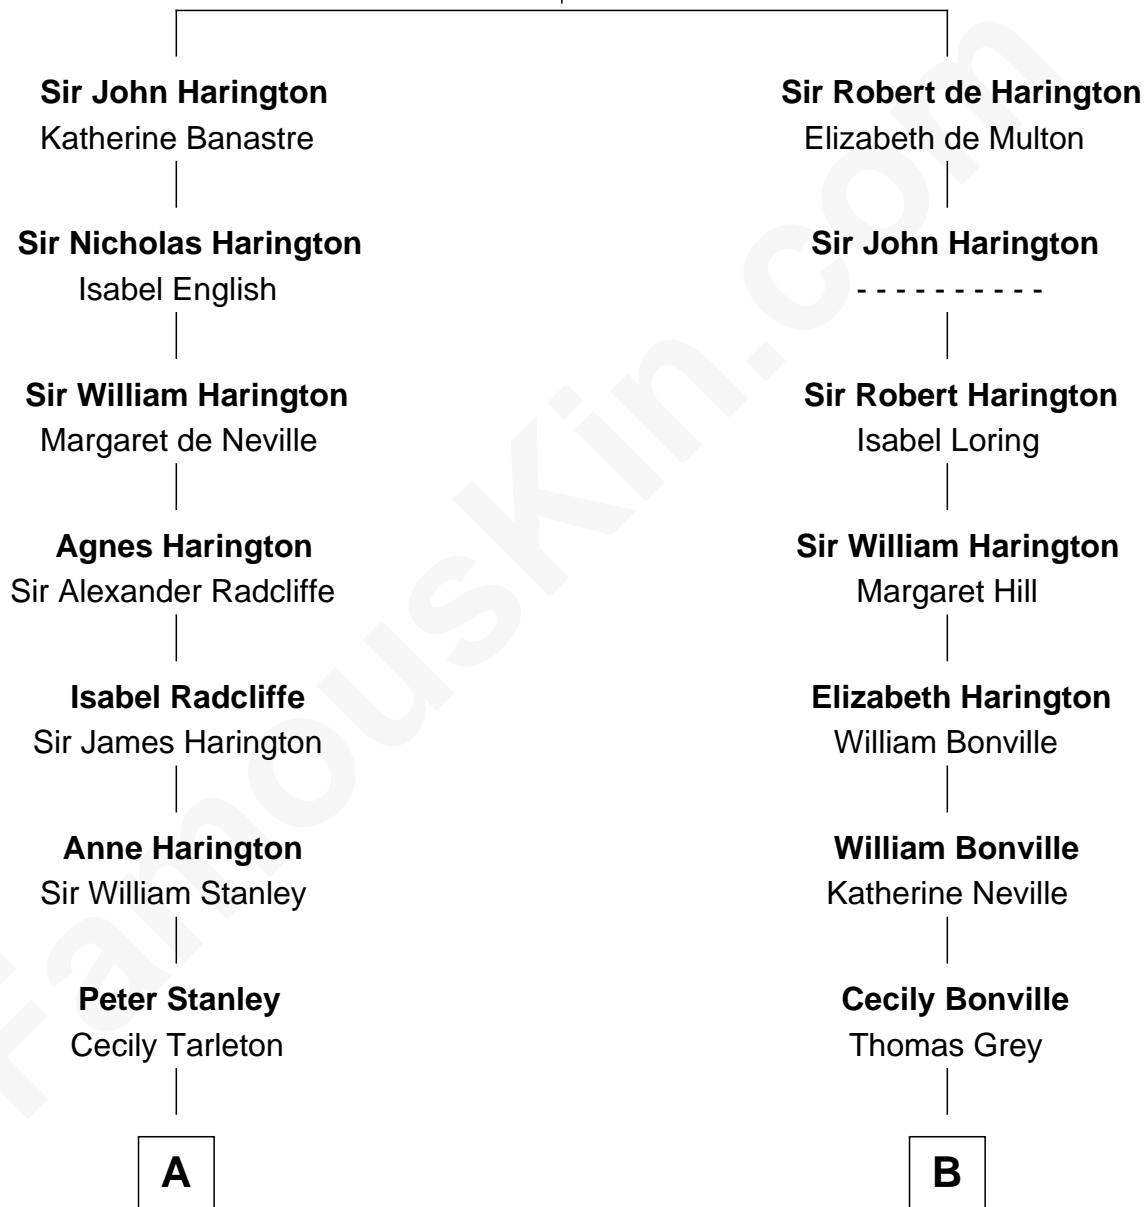

FamousKin.com

Relationship Chart of

Edith (Bolling) Wilson

First Lady of President Woodrow Wilson

18th cousin 3 times removed of

George Hamilton
TV and Movie Actor

Sir John de Harington

Joan - - - - -

C

William Holcombe Bolling

Sarah Spiers White

Edith (Bolling) Wilson

First Lady of Woodrow Wilson

D

William C. Gilman

Mary Ann Stevens