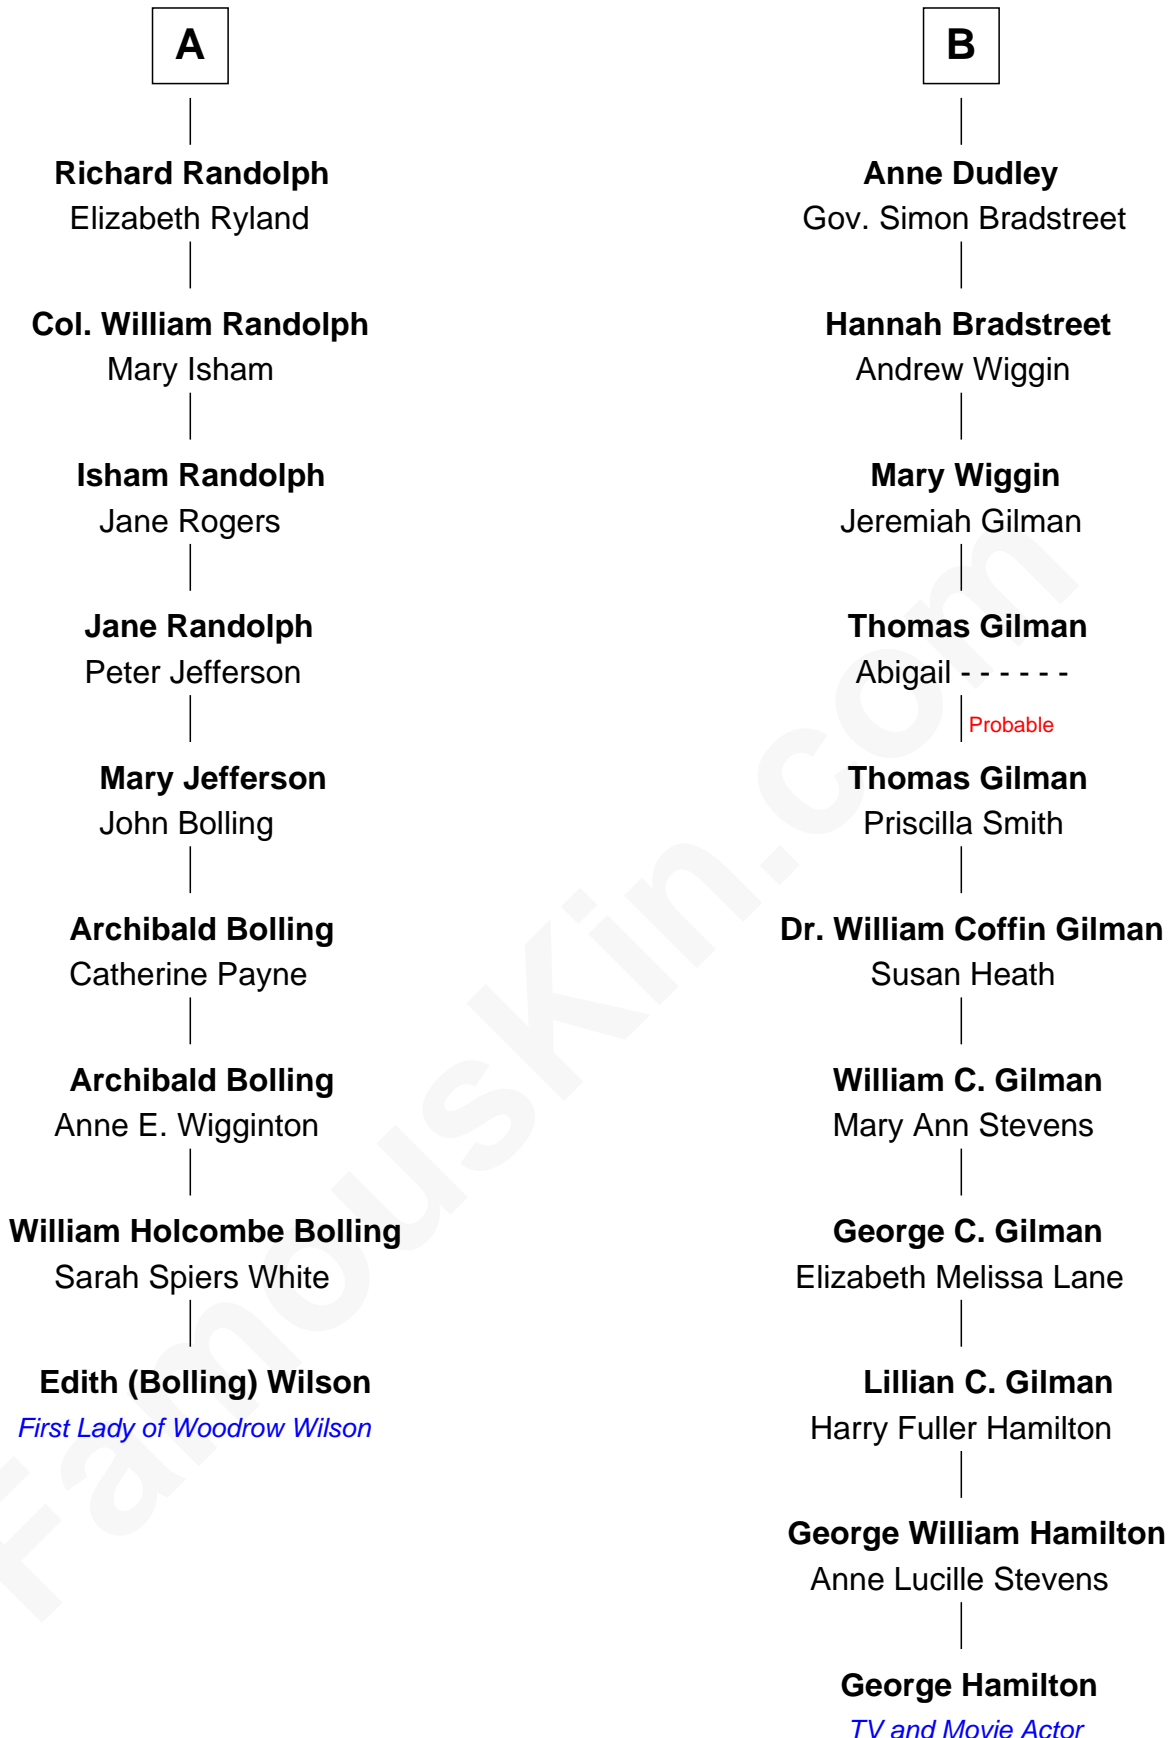

FamousKin.com

Relationship Chart of

Edith (Bolling) Wilson

First Lady of President Woodrow Wilson

15th cousin 2 times removed of

George Hamilton
TV and Movie Actor

Sir Ralph Neville
Joan Beaufort

Sir Edward Neville
Katherine Howard

Catherine Neville
Robert Tanfield

William Tanfield
Elizabeth Stavely

Frances Tanfield
Bridget Cave

Anne Tanfield
Clement Vincent

Elizabeth Vincent
Richard Lane

Dorothy Lane
William Randolph

A

Katherine Neville
Sir Thomas Strangeways

Joan Strangeways
Sir William Willoughby

Cecily Willoughby
Sir Edward Sutton

Sir John Sutton
Cecily Grey

Sir Henry Dudley
----- Ashton

Probable

Roger Dudley
Susanna Thorne

Gov. Thomas Dudley
Dorothy York

B

George Hamilton photo by [Angela George](#) [\(CC BY-SA 3.0\)](#)