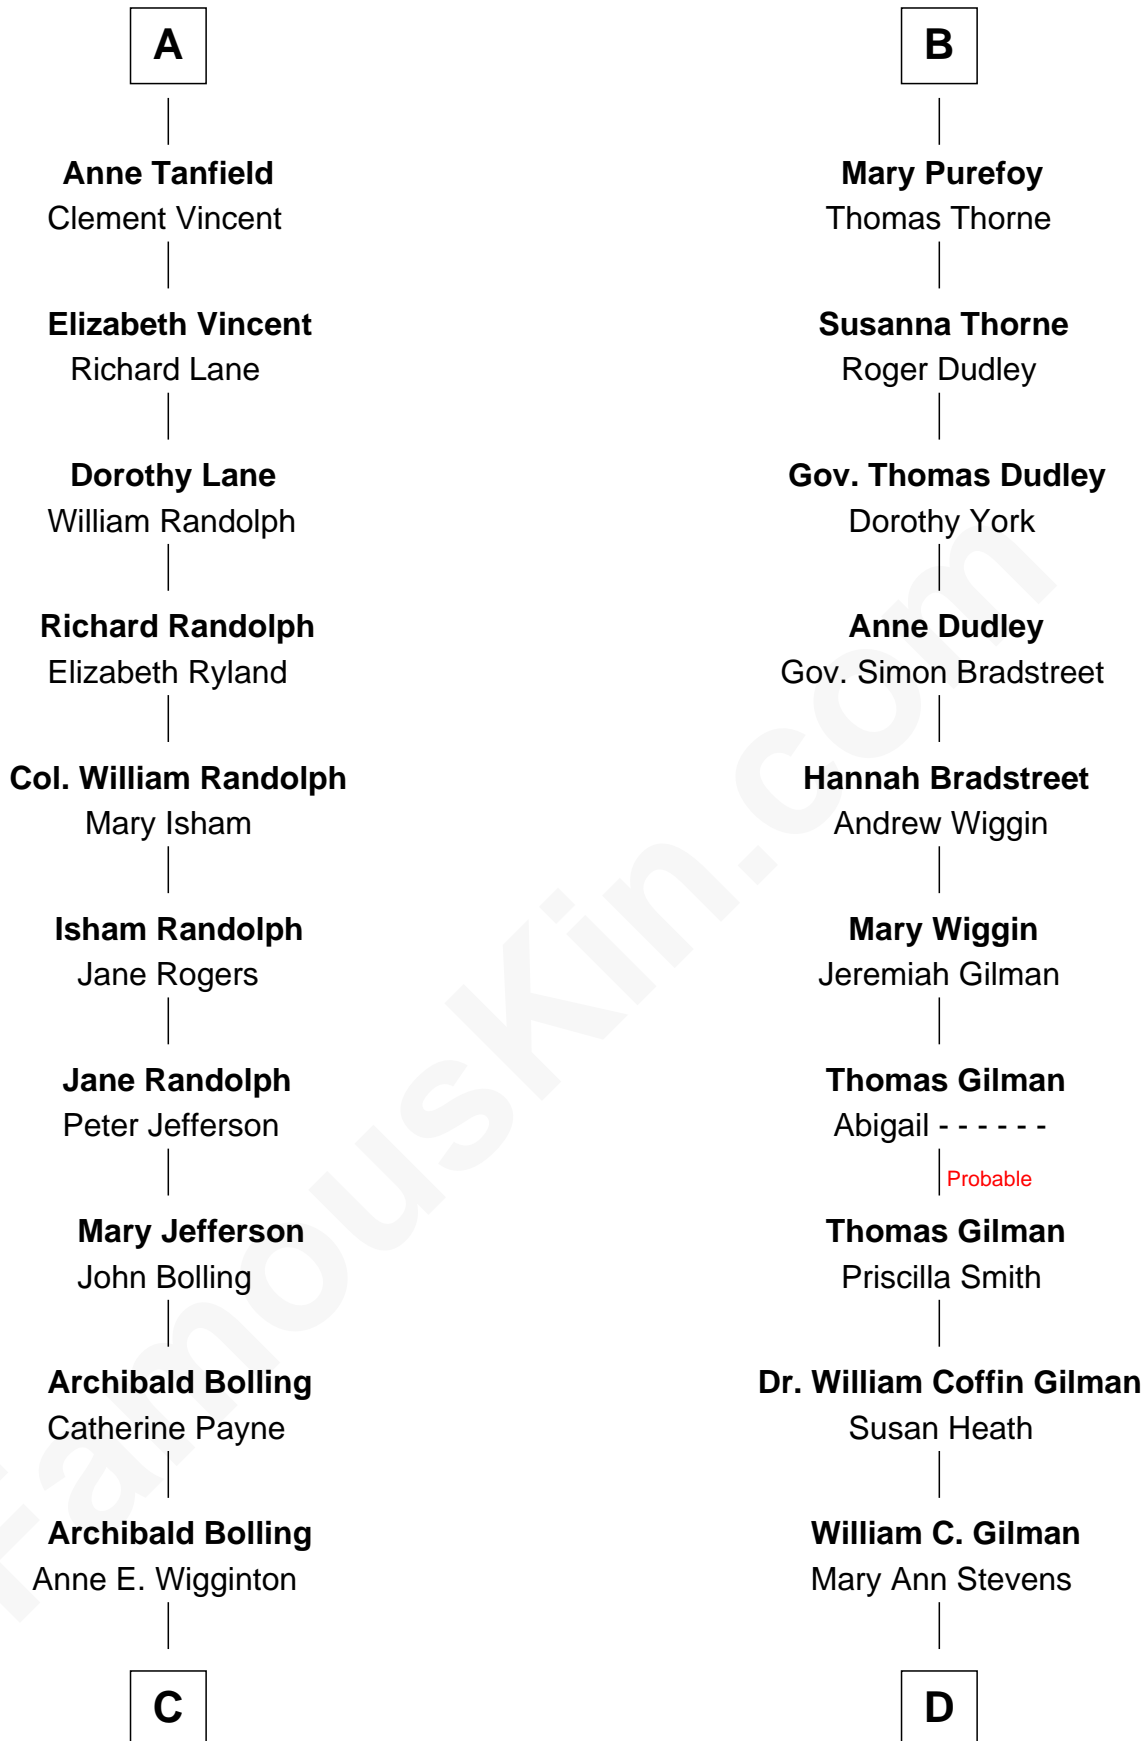

FamousKin.com

Relationship Chart of

Edith (Bolling) Wilson

First Lady of President Woodrow Wilson

18th cousin 2 times removed of

George Hamilton
TV and Movie Actor

Sir John Howard
Alice de Bois

Sir Robert Howard
Margaret de Scales

Sir John Howard
Alice Tendring

Sir Robert Howard
Margaret Mowbray

Katherine Howard
Sir Edward Neville

Catherine Neville
Robert Tanfield

William Tanfield
Elizabeth Stavely

Frances Tanfield
Bridget Cave

A

Joan Howard
Sir Peter de Brewes

Beatrice Brewes
Sir Hugh Shirley

Sir Ralph Shirley
Joan Basset

Beatrice Shirley
John Brome

Isabel Brome
John Denton

Alice Denton
Nicholas Purefoy

Edward Purefoy
Anne Fettiplace

B

C

William Holcombe Bolling

Sarah Spiers White

Edith (Bolling) Wilson

First Lady of Woodrow Wilson

D

George C. Gilman

Elizabeth Melissa Lane

Lillian C. Gilman