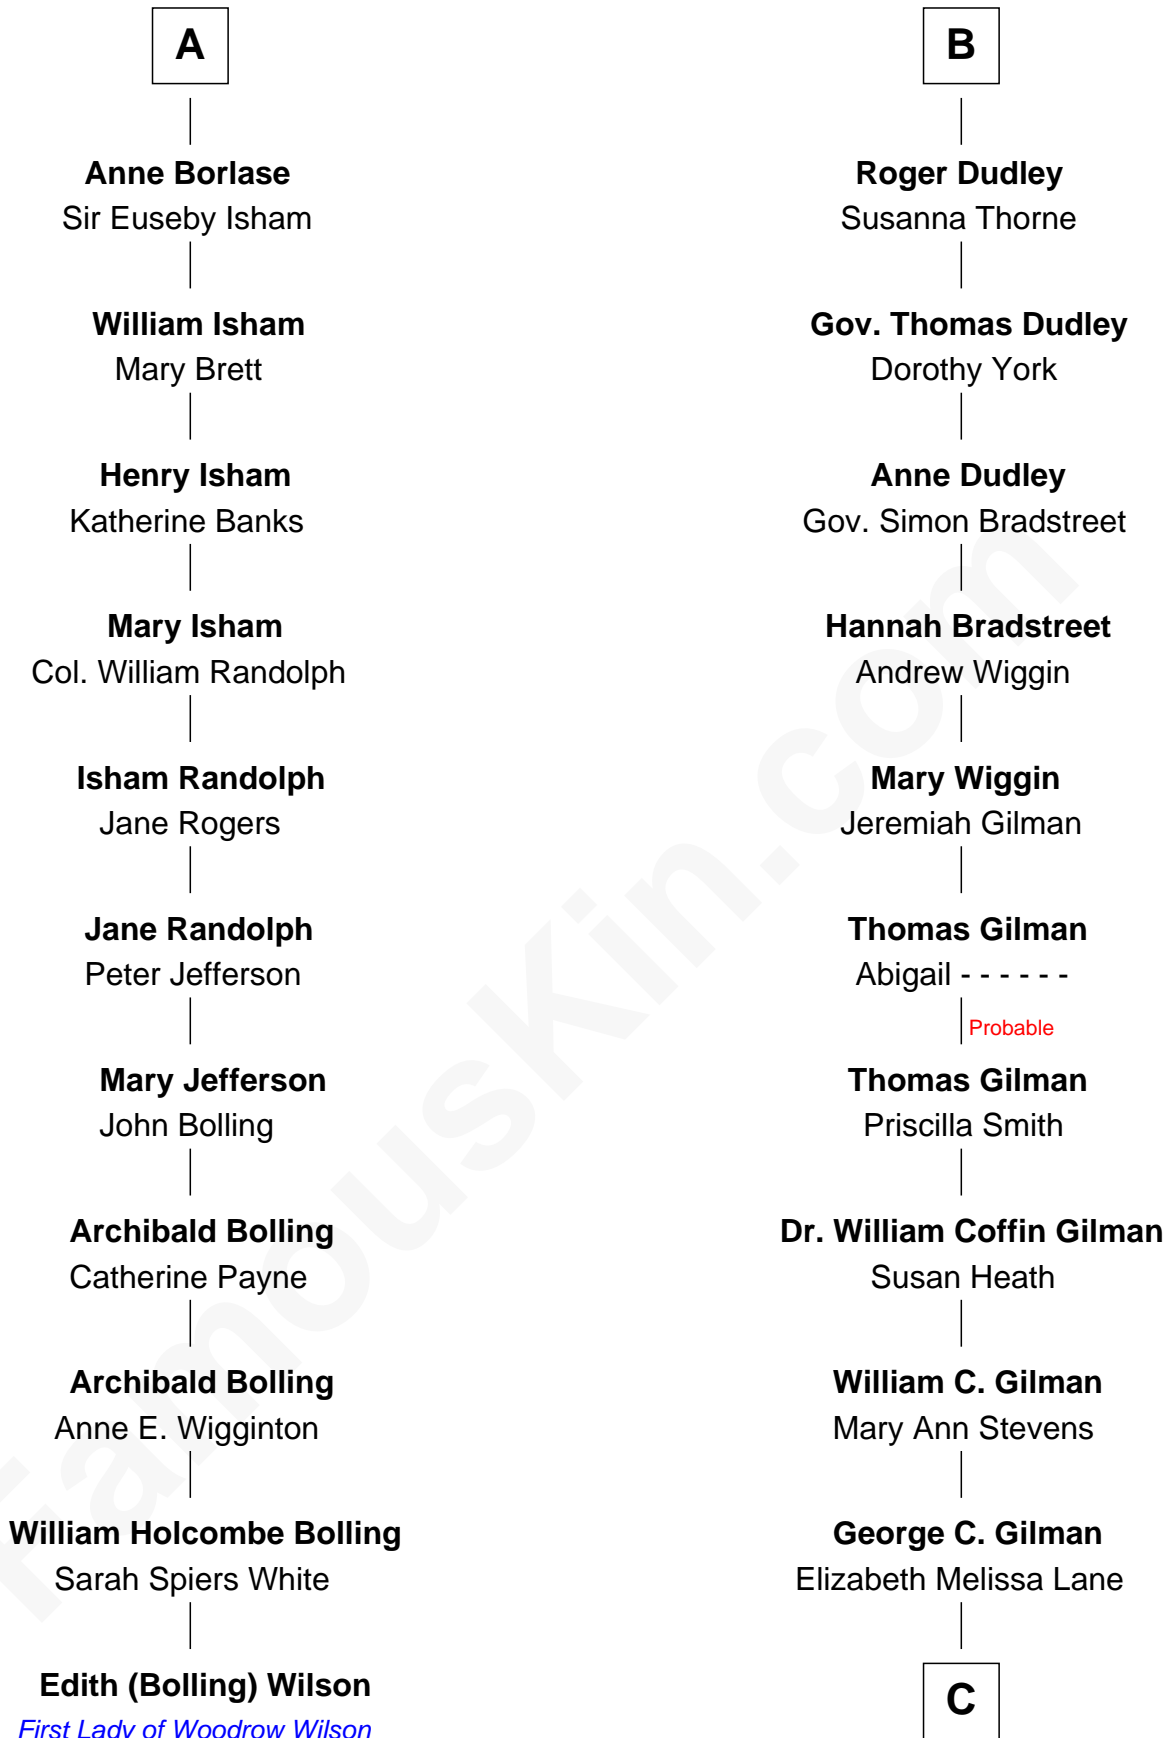

FamousKin.com

Relationship Chart of

Edith (Bolling) Wilson

First Lady of President Woodrow Wilson

17th cousin 2 times removed of

George Hamilton

TV and Movie Actor

Sir Philip le Despencer

Elizabeth - - - - -

Sir Philip le Despencer

Elizabeth de Tibetot

Margery Despencer

Sir Roger Wentworth

Margaret Wentworth

Sir William Hopton

Margaret Hopton

Alice le Despenser

Sir John Sutton

Sir John Sutton

Constance Blount

Sir John Sutton

Elizabeth Berkeley

Sir Edmund Sutton

Joyce Tiptoft

Sir Edward Sutton

Cecily Willoughby

Sir John Sutton

Cecily Grey

Sir Henry Dudley

- - - - - Ashton

Probable

B