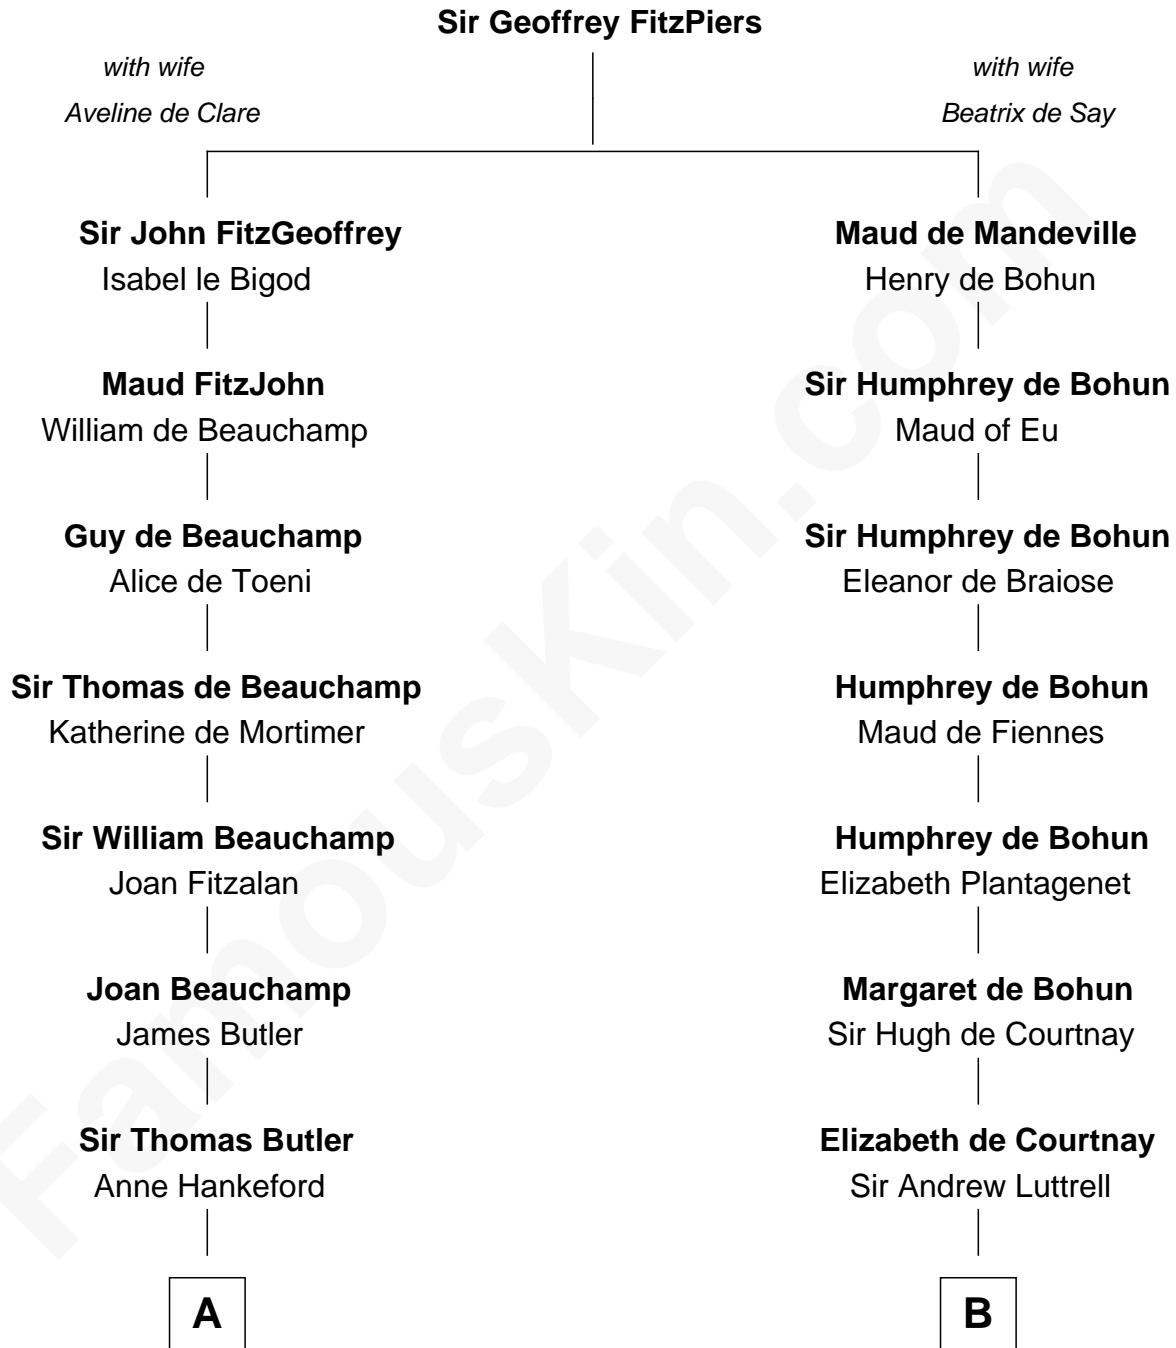

FamousKin.com

Relationship Chart of

Edith (Bolling) Wilson

First Lady of President Woodrow Wilson

21st cousin of

Herman Melville

Author of Moby Dick

C

Martha Dandridge

Archibald Payne

Catherine Payne

Archibald Bolling

Archibald Bolling

Anne E. Wigginton

William Holcombe Bolling

Sarah Spiers White