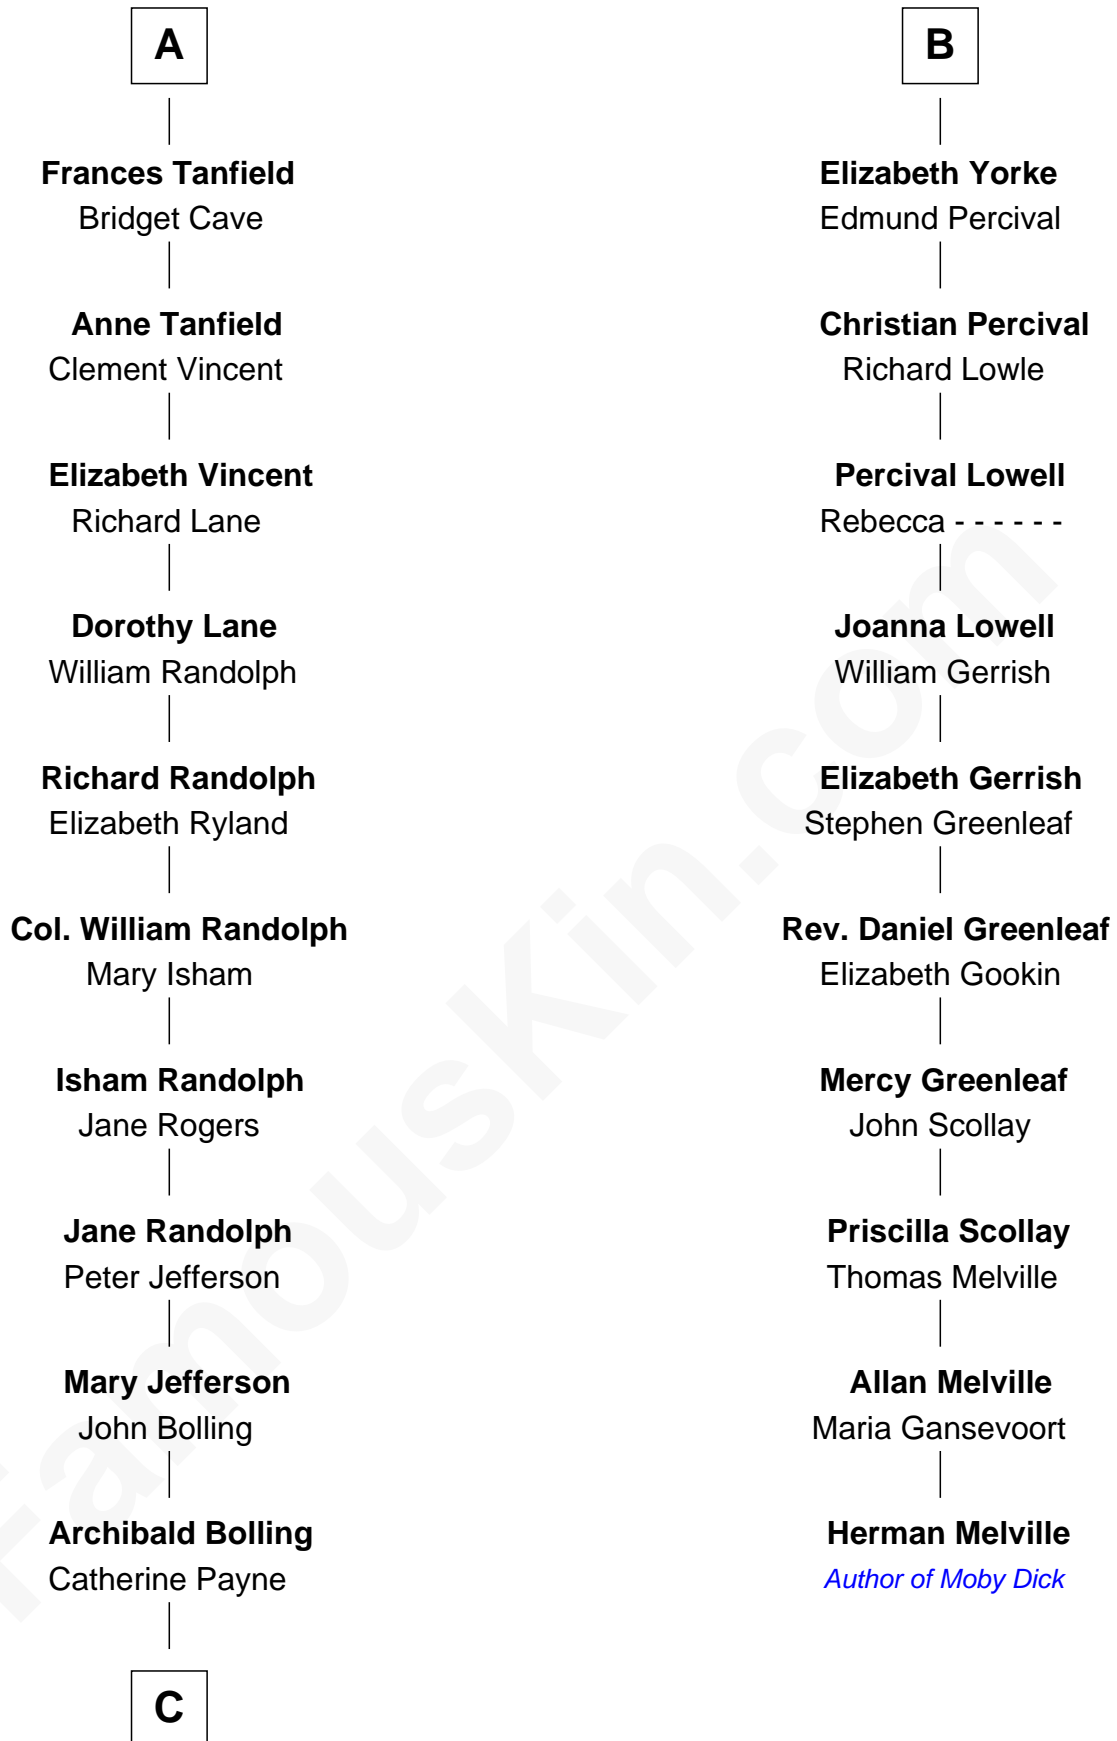

### Edith (Bolling) Wilson

*First Lady of President Woodrow Wilson*

16th cousin 3 times removed of

**Herman Melville**

*Author of Moby Dick*

**Humphrey de Bohun**

Elizabeth Plantagenet

**Sir William de Bohun**  
Elizabeth de Badlesmere

**Elizabeth de Bohun**  
Sir Richard Fitzalan

**Elizabeth Fitzalan**  
Sir Thomas Mowbray

**Margaret Mowbray**  
Sir Robert Howard

**Katherine Howard**  
Sir Edward Neville

**Catherine Neville**  
Robert Tanfield

**William Tanfield**  
Elizabeth Stavely

**A**

**Margaret de Bohun**  
Sir Hugh de Courtnay

**Elizabeth de Courtnay**  
Sir Andrew Luttrell

**Sir Hugh Luttrell**  
Catherine de Beaumont

**Sir John Luttrell**  
Margaret Touchet

**Sir James Luttrell**  
Elizabeth Courtnay

**Sir Hugh Luttrell**  
Margaret Hill

**Eleanor Luttrell**  
Roger Yorke

**B**

**C**

—  
**Archibald Bolling**  
Anne E. Wigginton

—  
**William Holcombe Bolling**  
Sarah Spiers White