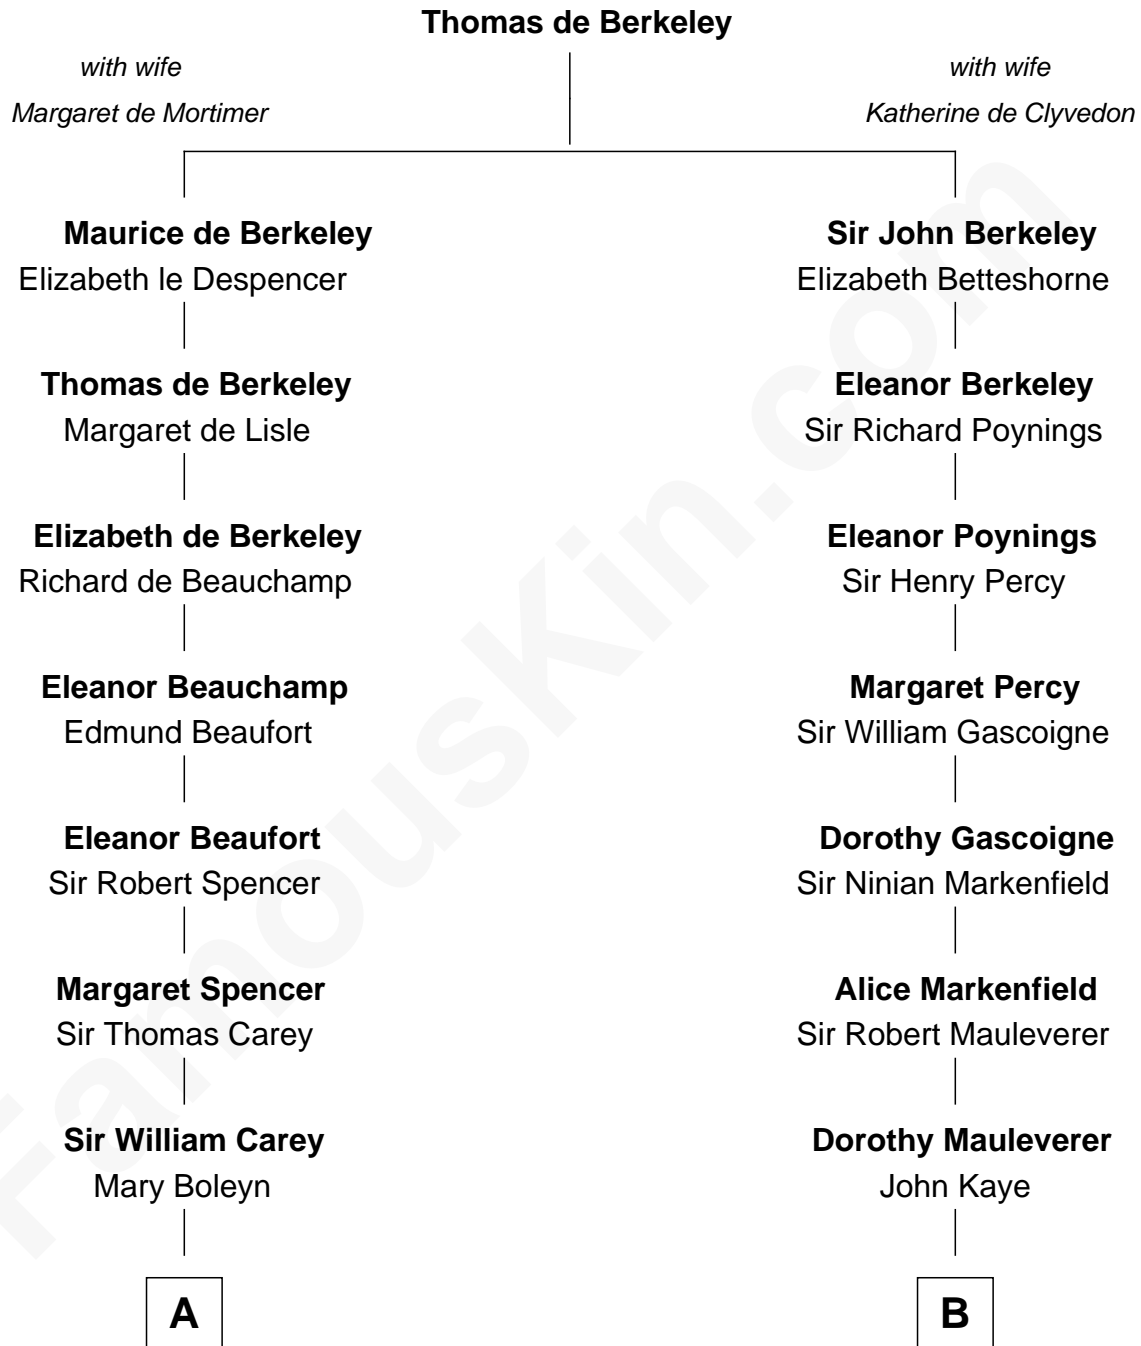

FamousKin.com

Relationship Chart of

Edith (Bolling) Wilson

First Lady of President Woodrow Wilson

18th cousin 3 times removed of

Carly Fiorina

CEO of Hewlett-Packard

C

William Holcombe Bolling

Sarah Spiers White

Edith (Bolling) Wilson

First Lady of Woodrow Wilson

D

Margaret Isabella Walker

Heinrich Weber

John Walker Weber