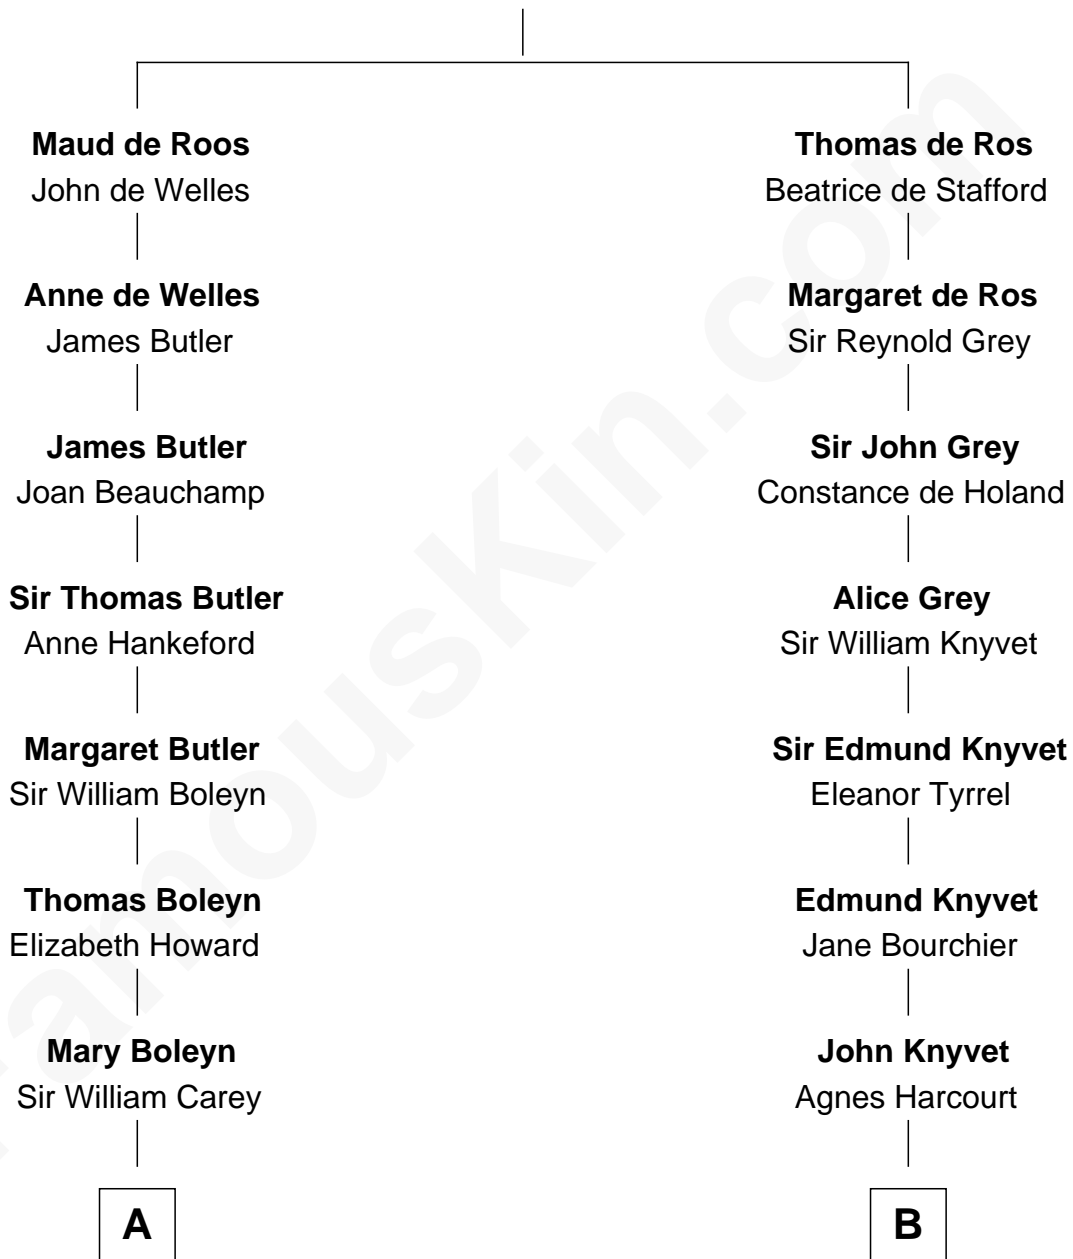

FamousKin.com

Relationship Chart of

Edith (Bolling) Wilson

First Lady of President Woodrow Wilson

18th cousin 3 times removed of

Carly Fiorina

CEO of Hewlett-Packard

Sir William de Ros
Margery de Badlesmere

C

William Holcombe Bolling

Sarah Spiers White

Edith (Bolling) Wilson

First Lady of Woodrow Wilson

D

Margaret Isabella Walker

Heinrich Weber