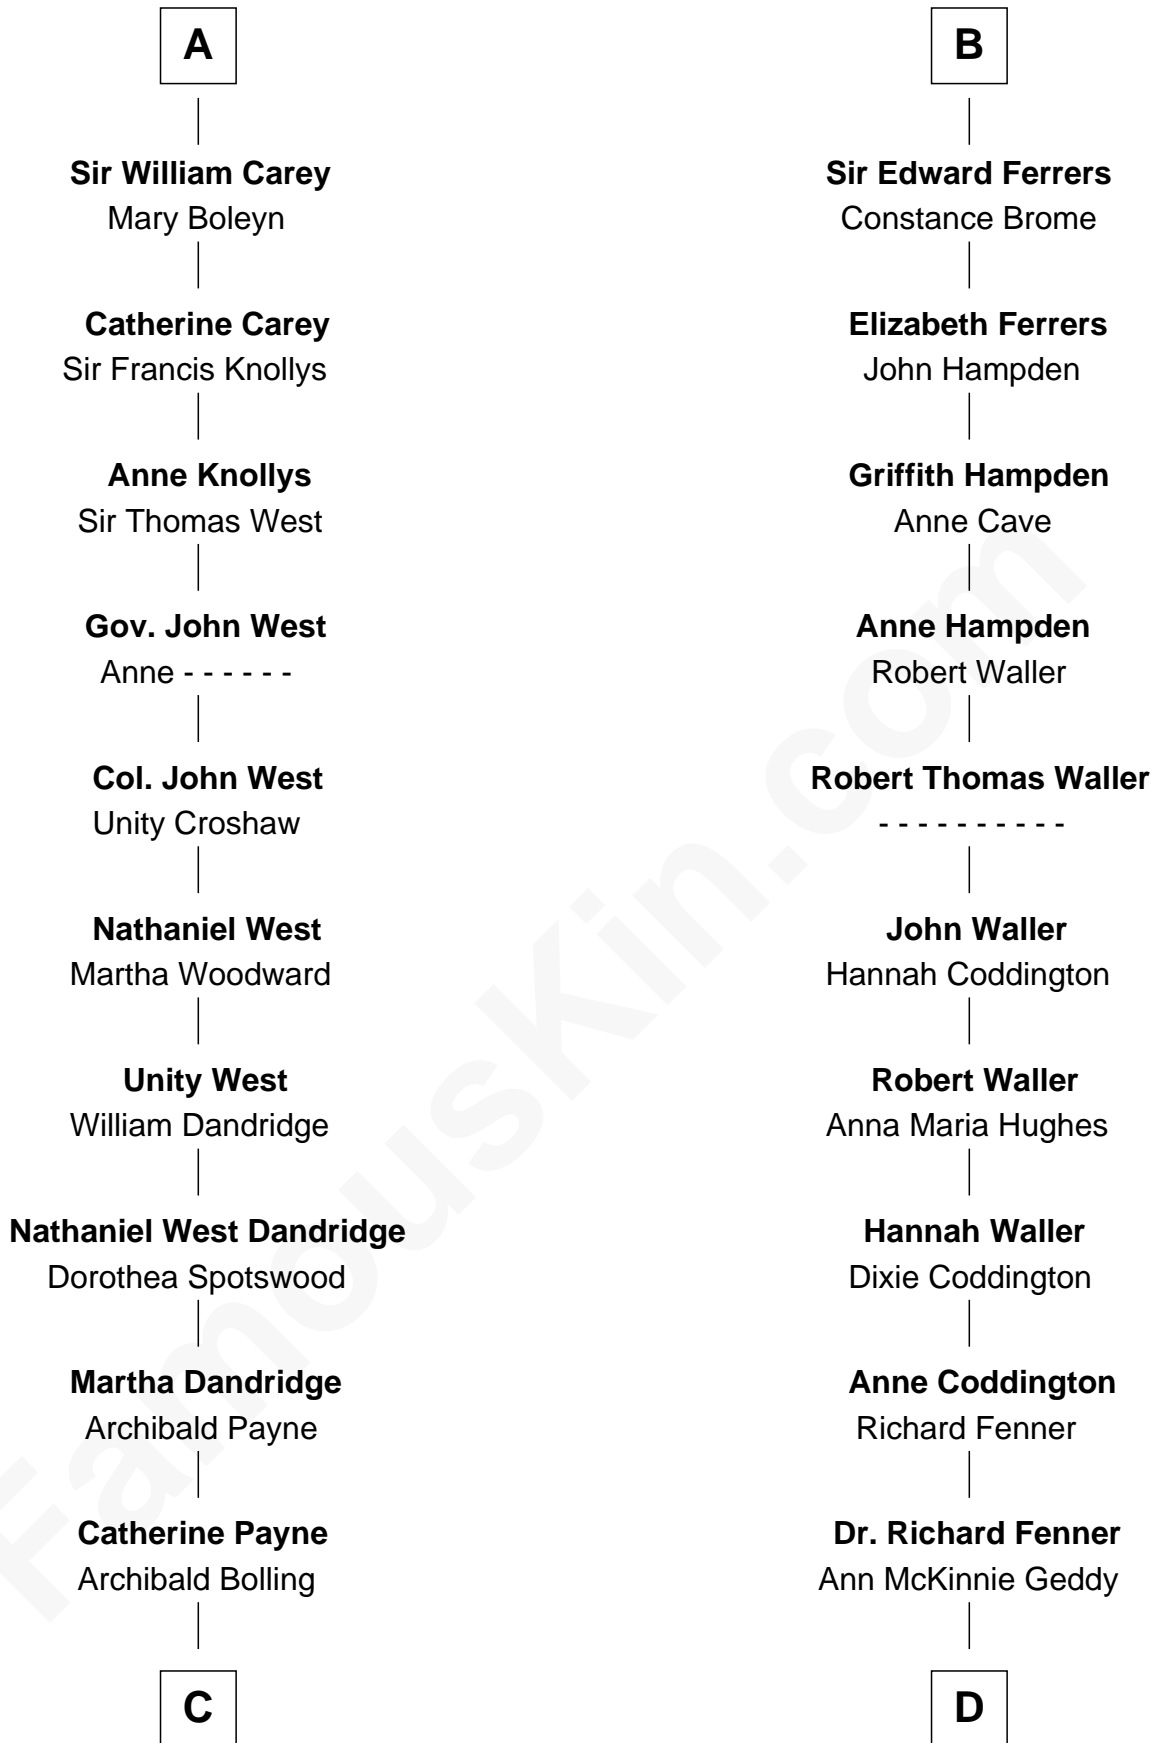

FamousKin.com

Relationship Chart of

Edith (Bolling) Wilson

First Lady of President Woodrow Wilson

19th cousin 2 times removed of

John McCain

U.S. Senator from Arizona

Sir Gilbert de Clare

Joan of Acre

C

Archibald Bolling
Anne E. Wigginton

William Holcombe Bolling
Sarah Spiers White

Edith (Bolling) Wilson
First Lady of Woodrow Wilson

D

Eliza Geddy Fenner
James Vaulx

James Junius Vaulx
Margaret Garside

Katherine Davey Vaulx
Adm. John Sidney McCain

Adm. John Sidney McCain
Roberta Wright

John McCain
U.S. Senator from Arizona

FamousKin.com