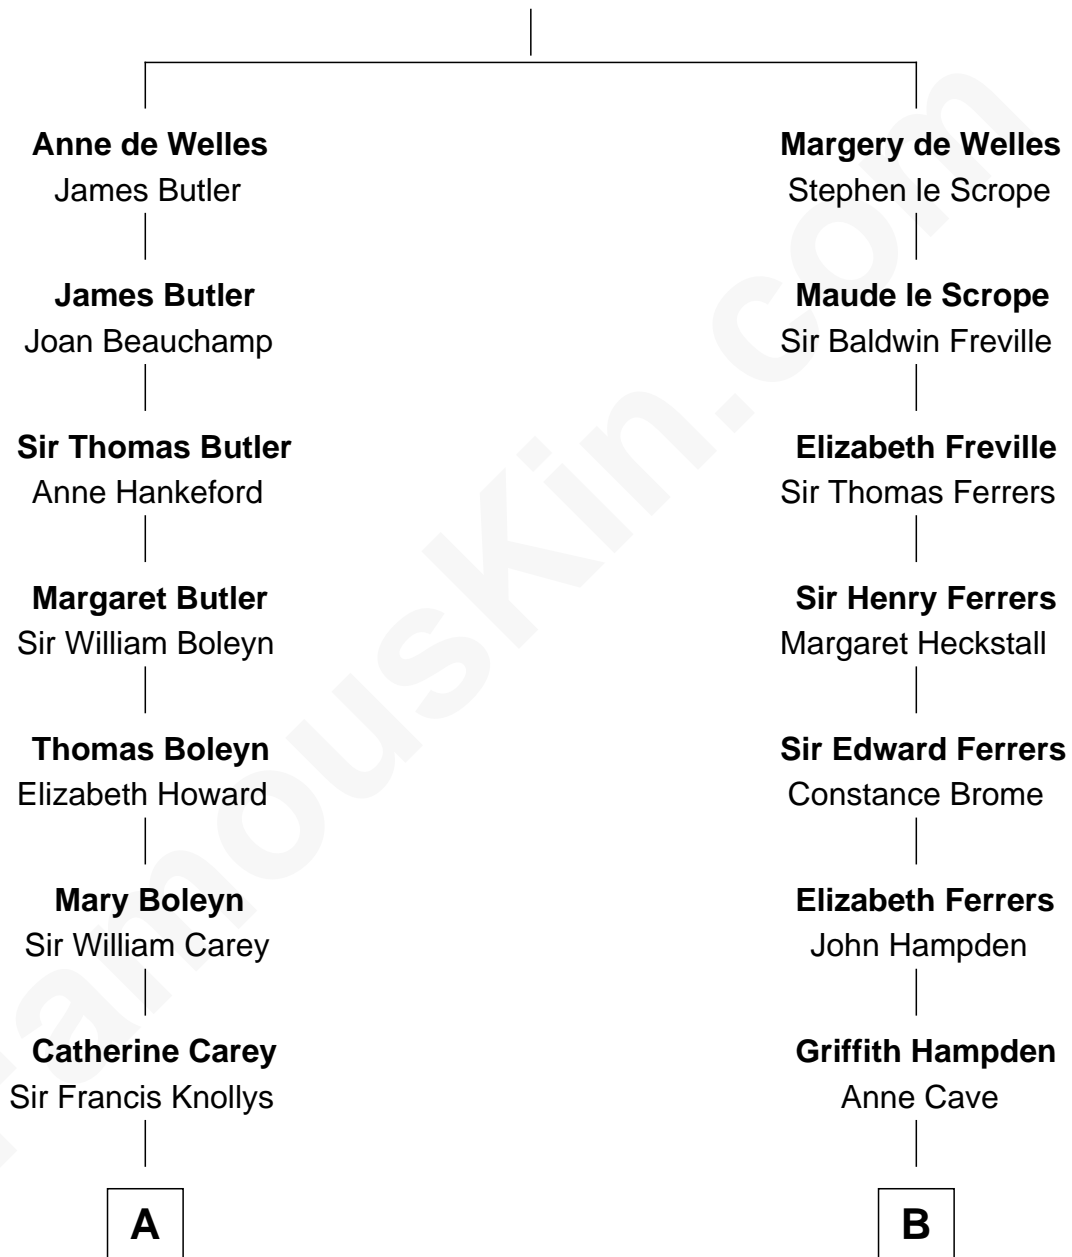

FamousKin.com

Relationship Chart of

Edith (Bolling) Wilson

First Lady of President Woodrow Wilson

17th cousin 1 time removed of

John McCain

U.S. Senator from Arizona

John de Welles

Maud de Roos

C

Adm. **John Sidney McCain**

Roberta Wright

John McCain

U.S. Senator from Arizona

FamousKin.com