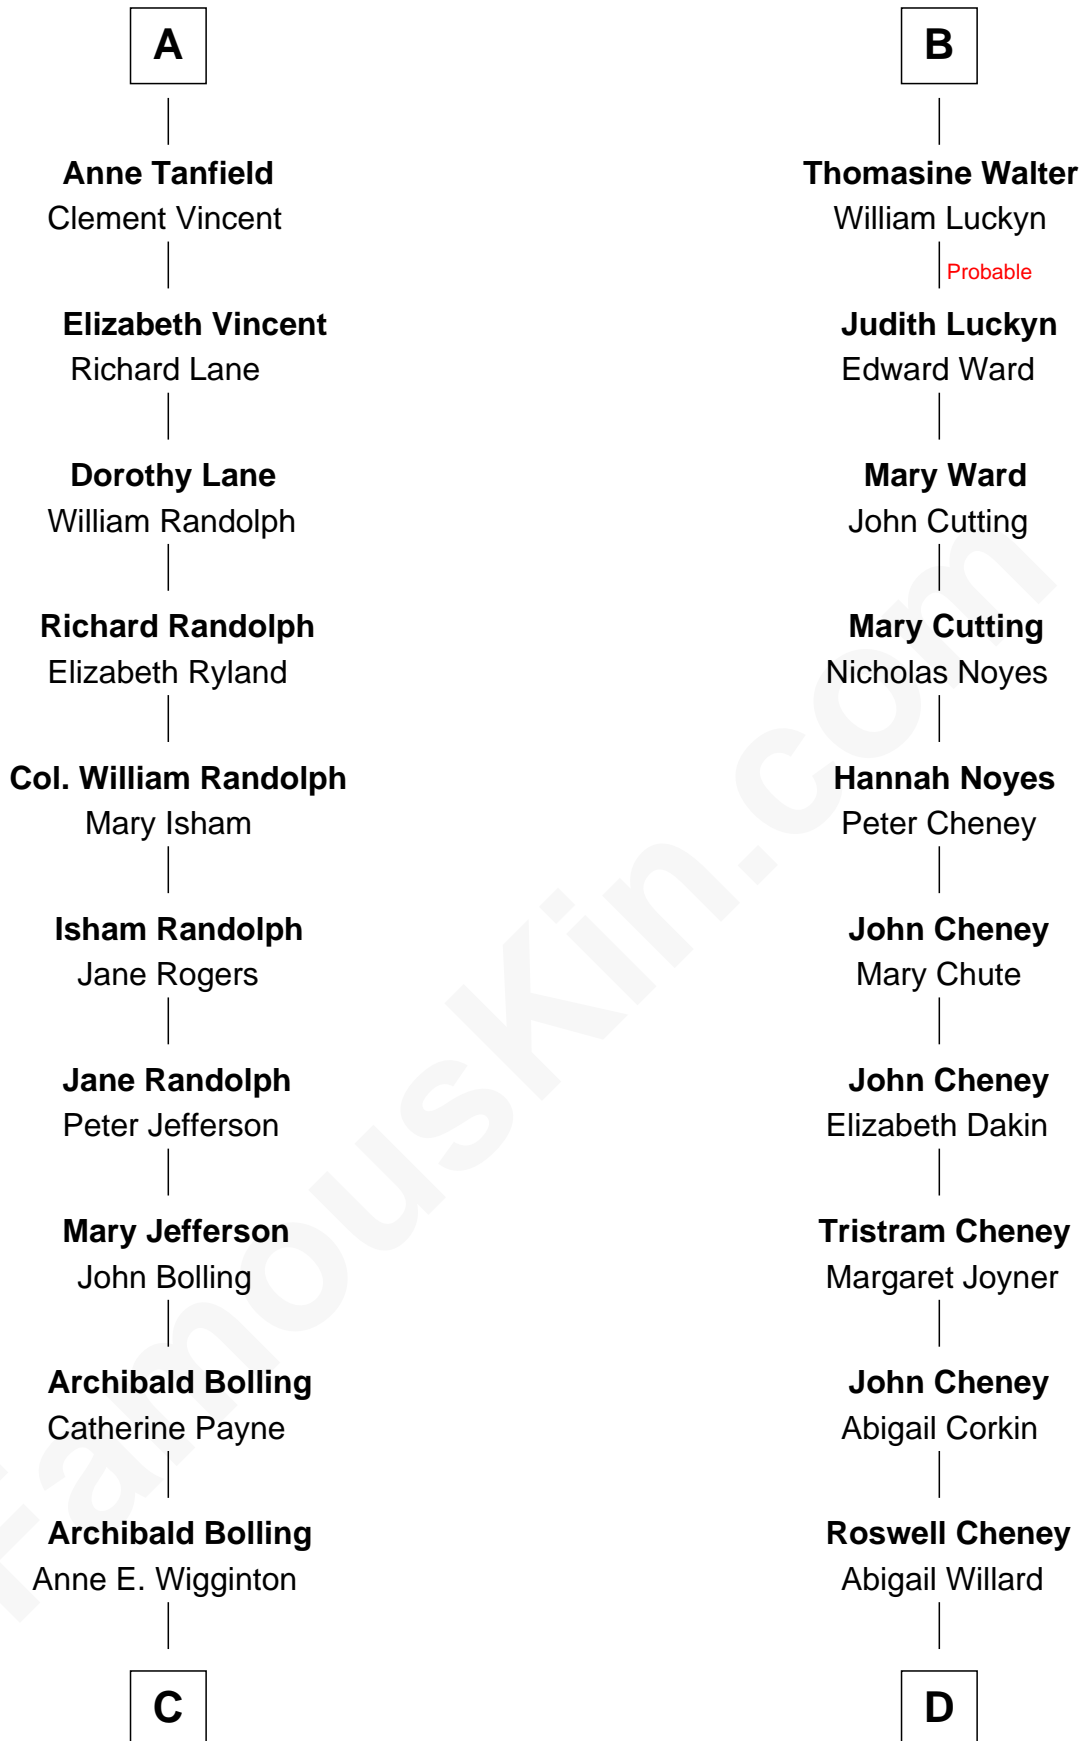

FamousKin.com

Relationship Chart of

Edith (Bolling) Wilson

First Lady of President Woodrow Wilson

18th cousin 2 times removed of

Carole Lombard

Movie Actress

Sir John Howard

Alice de Bois

Sir Robert Howard

Margaret de Scales

Sir John Howard

Alice Tendring

Sir Robert Howard

Margaret Mowbray

Katherine Howard

Isabel Brome

John Denton

Thomas Denton

Jane Webbe

Isabel Denton

William ap Walter

B

C

William Holcombe Bolling

Sarah Spiers White

Edith (Bolling) Wilson

First Lady of Woodrow Wilson

D

James Cheney

Nancy B. Evans

Alice S. Cheney