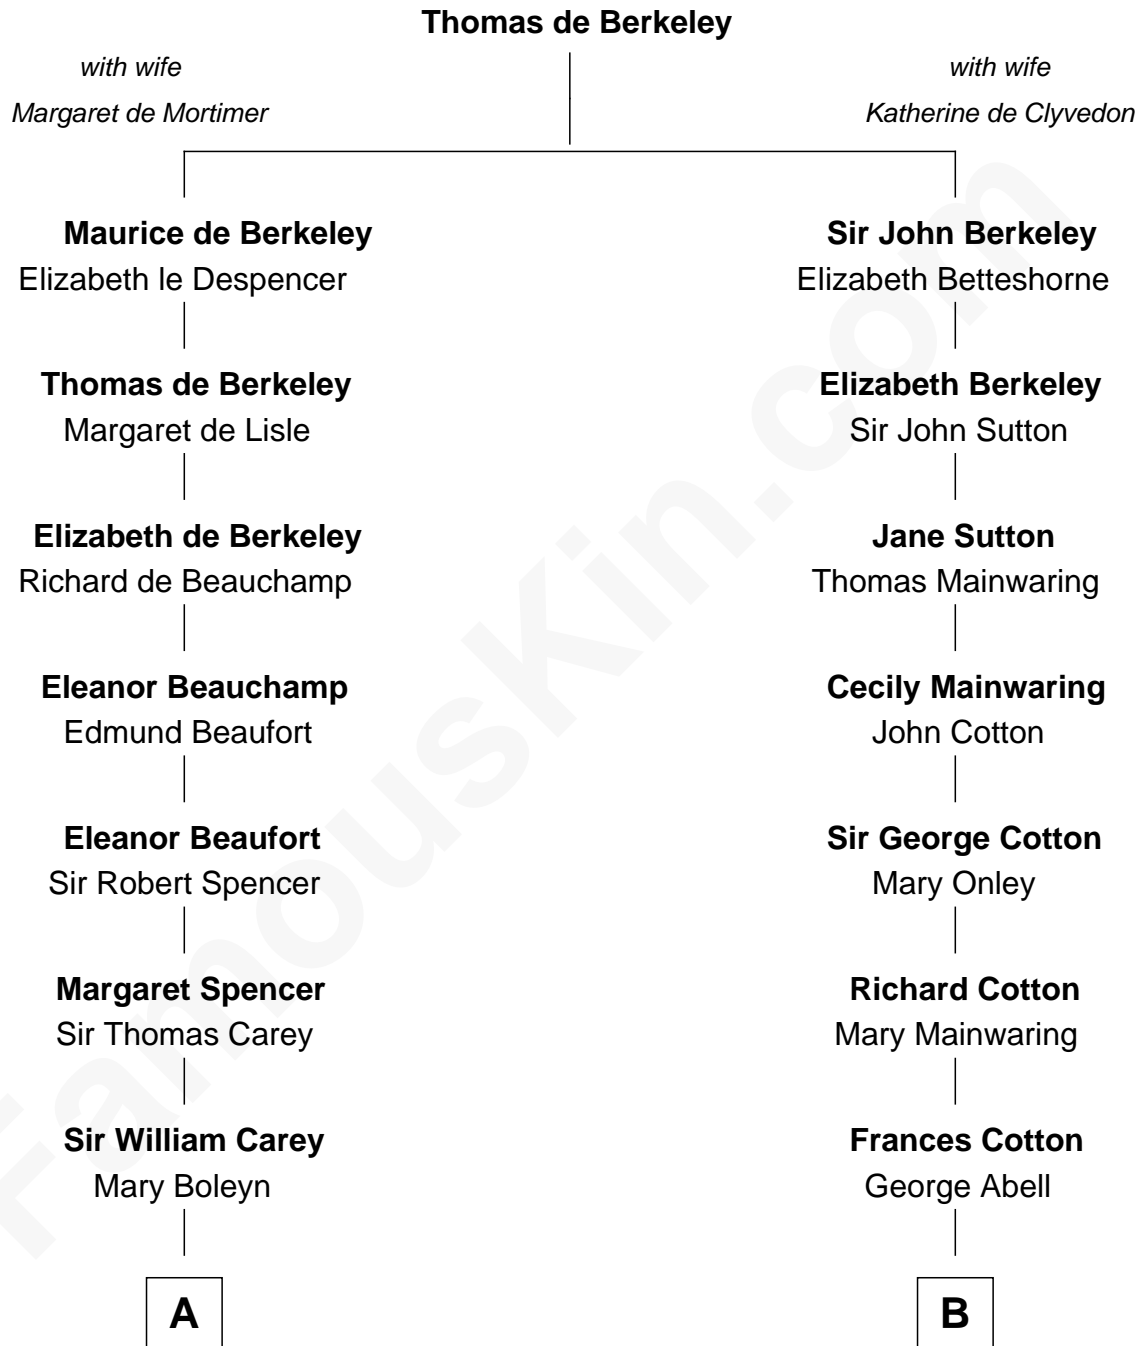

FamousKin.com

Relationship Chart of

Edith (Bolling) Wilson

First Lady of President Woodrow Wilson

17th cousin 1 time removed of

Illeana Douglas

TV and Movie Actress

C

William Holcombe Bolling

Sarah Spiers White

Edith (Bolling) Wilson

First Lady of Woodrow Wilson

FamousKin.com