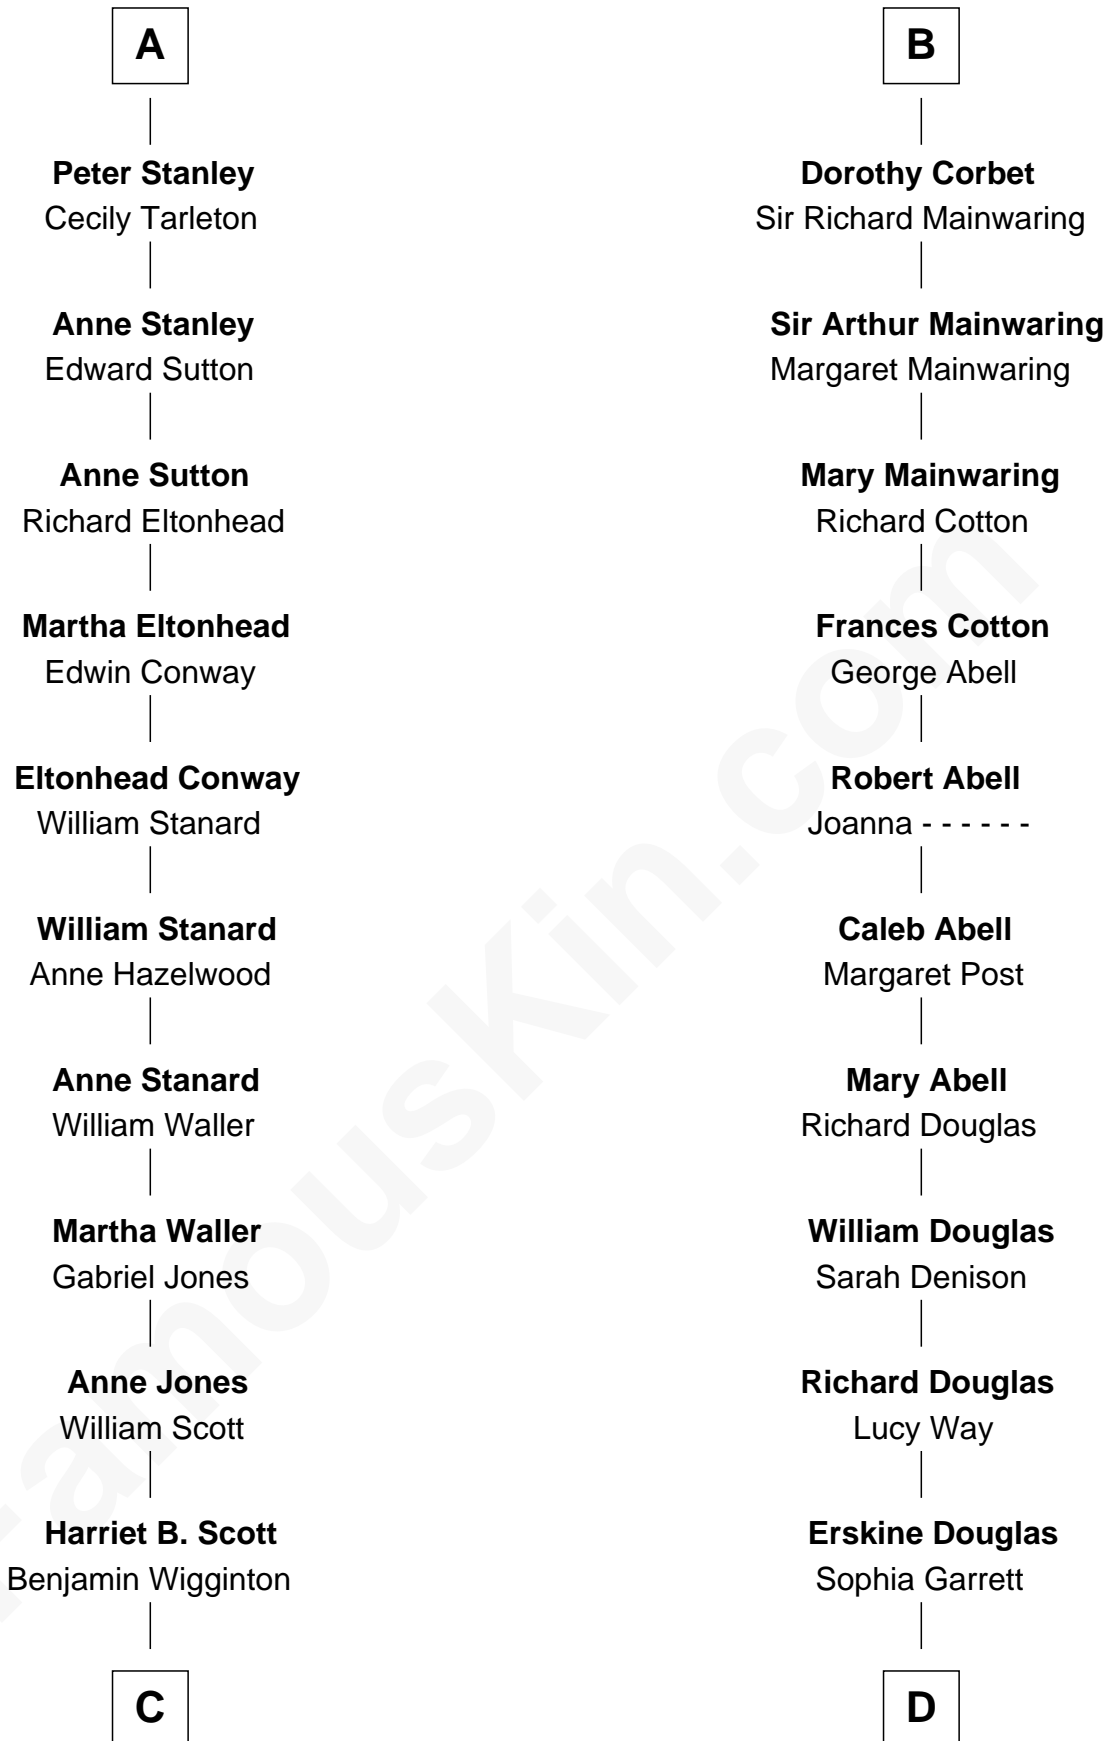

## Relationship Chart of

### Edith (Bolling) Wilson

*First Lady of President Woodrow Wilson*

19th cousin 2 times removed of

**Illeana Douglas**

*TV and Movie Actress*

**C**

**Anne E. Wigginton**

Archibald Bolling

**William Holcombe Bolling**

Sarah Spiers White

**Edith (Bolling) Wilson**

*First Lady of Woodrow Wilson*

**D**

**Emma Jane Douglas**

Col. George Taliaferro Shackelford

**Lena Priscilla Shackelford**

Edouard Gregory Hesselberg

**Melvyn Edouard Hesselberg**

Rosalind Hightower

**Gregory Hesselberg**

Joan Georgescu

**Illeana Douglas**

*TV and Movie Actress*