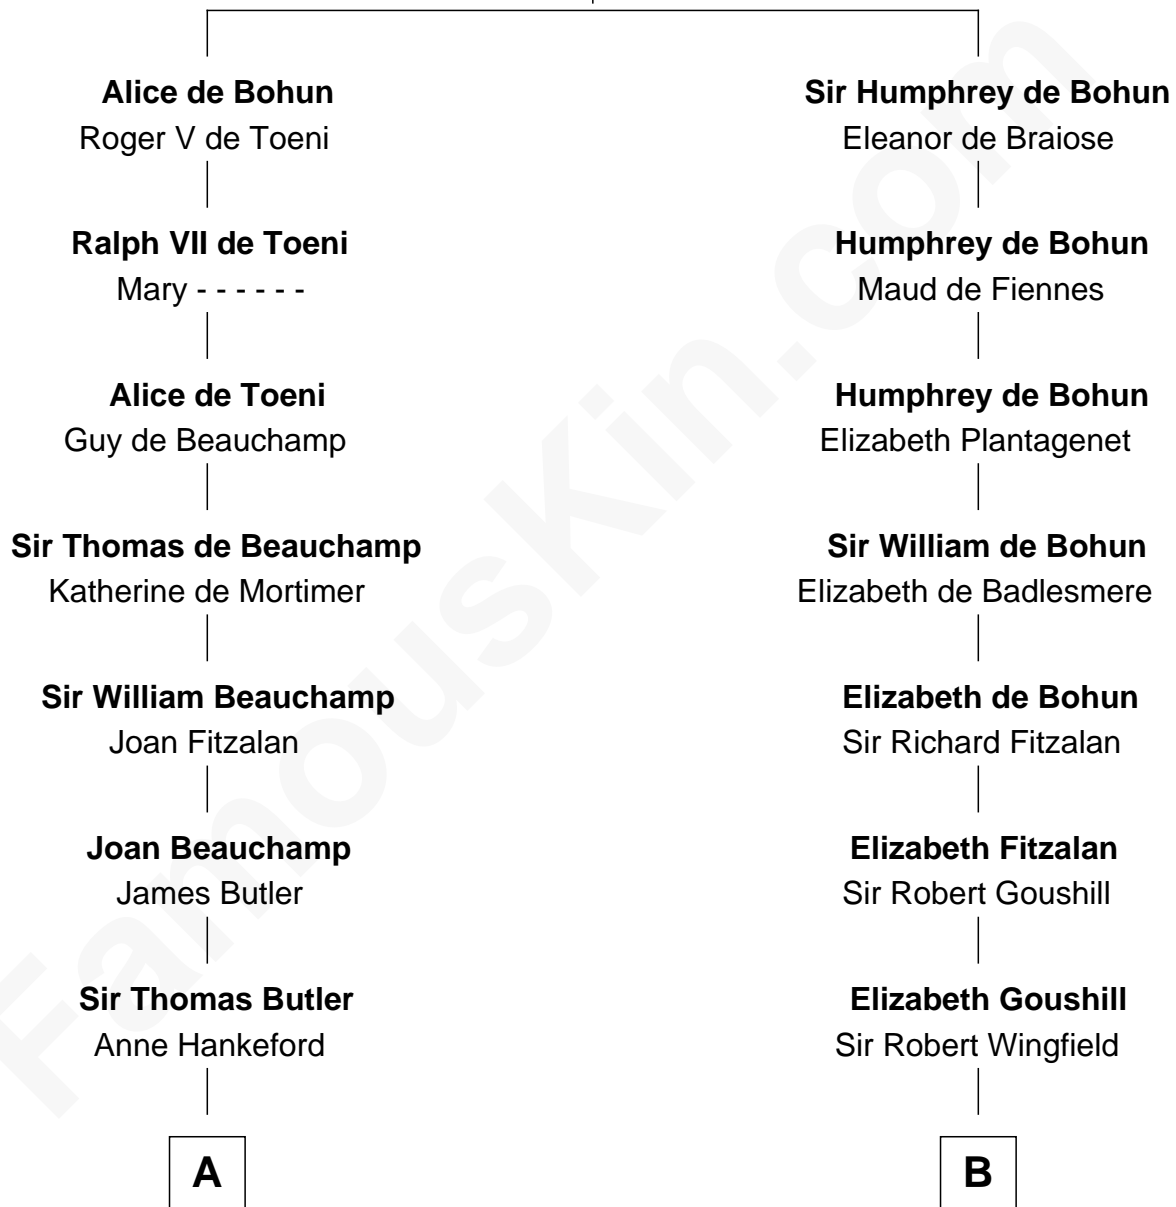

FamousKin.com

Relationship Chart of

Edith (Bolling) Wilson

First Lady of President Woodrow Wilson

19th cousin 2 times removed of

Shubael D. Childs

Founder of S.D. Childs & Company

Sir Humphrey de Bohun

Maud of Eu

C

Martha Dandridge

Archibald Payne

Catherine Payne

Archibald Bolling

Archibald Bolling

Anne E. Wigginton