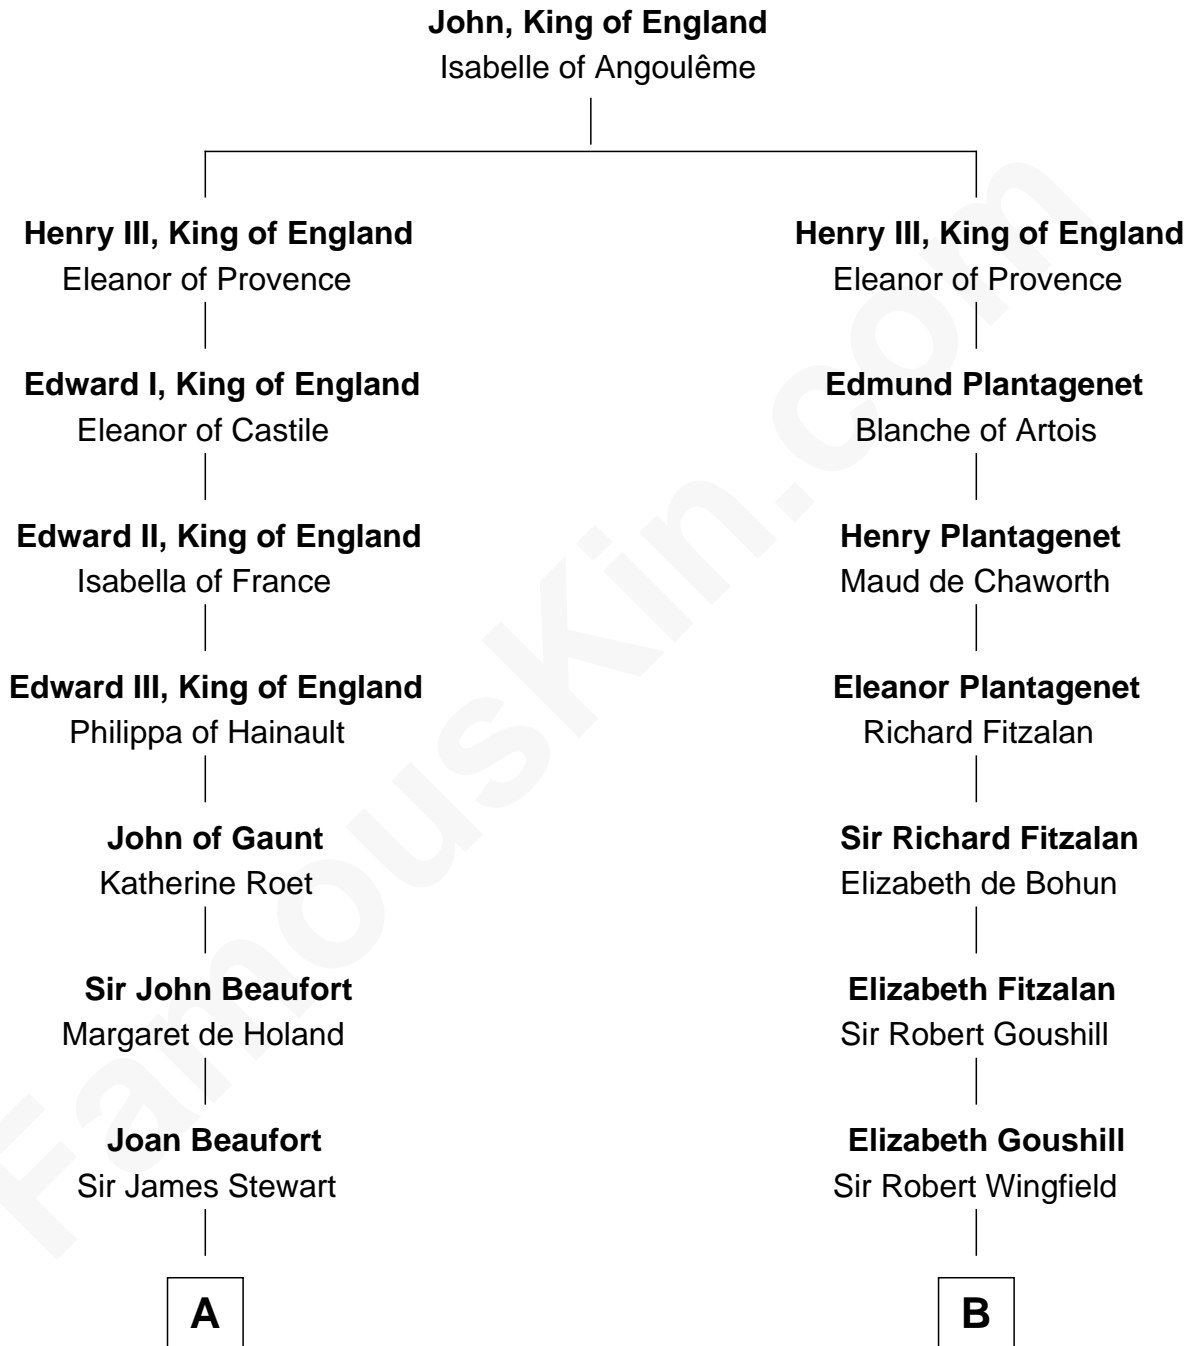

FamousKin.com

Relationship Chart of

Edith (Bolling) Wilson

First Lady of President Woodrow Wilson

19th cousin 1 time removed of

Shubael D. Childs

Founder of S.D. Childs & Company

C