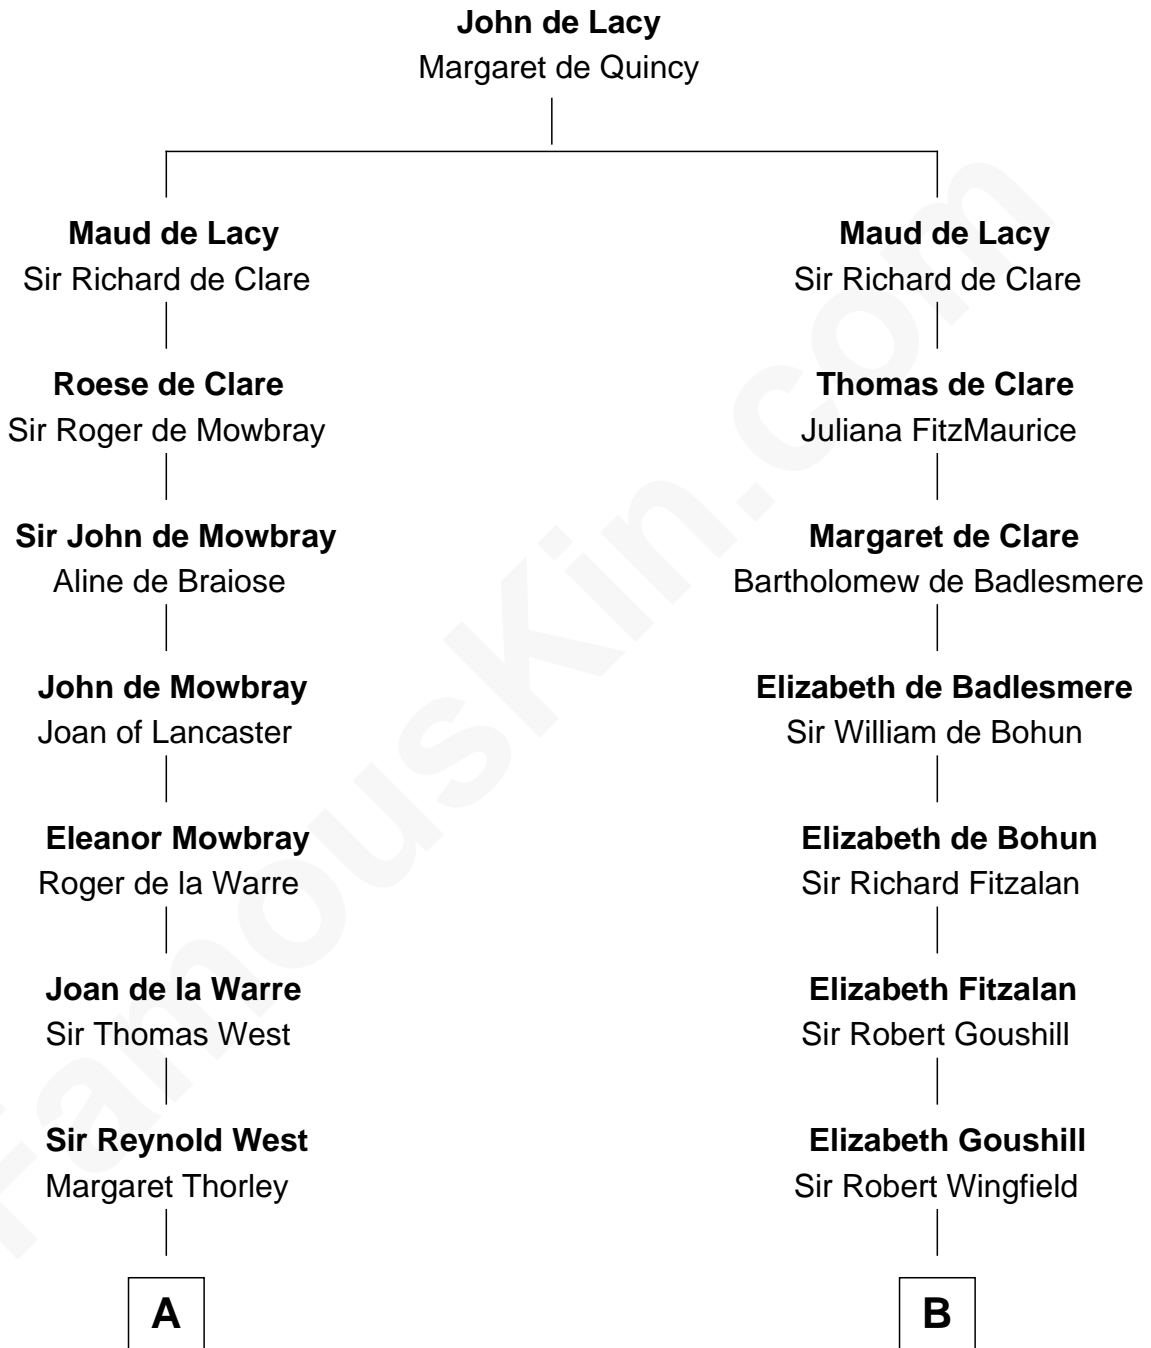

FamousKin.com

Relationship Chart of

Edith (Bolling) Wilson

First Lady of President Woodrow Wilson

19th cousin 2 times removed of

Shubael D. Childs

Founder of S.D. Childs & Company

C

Martha Dandridge

Archibald Payne

Catherine Payne

Archibald Bolling

Archibald Bolling

Anne E. Wigginton

William Holcombe Bolling

Sarah Spiers White