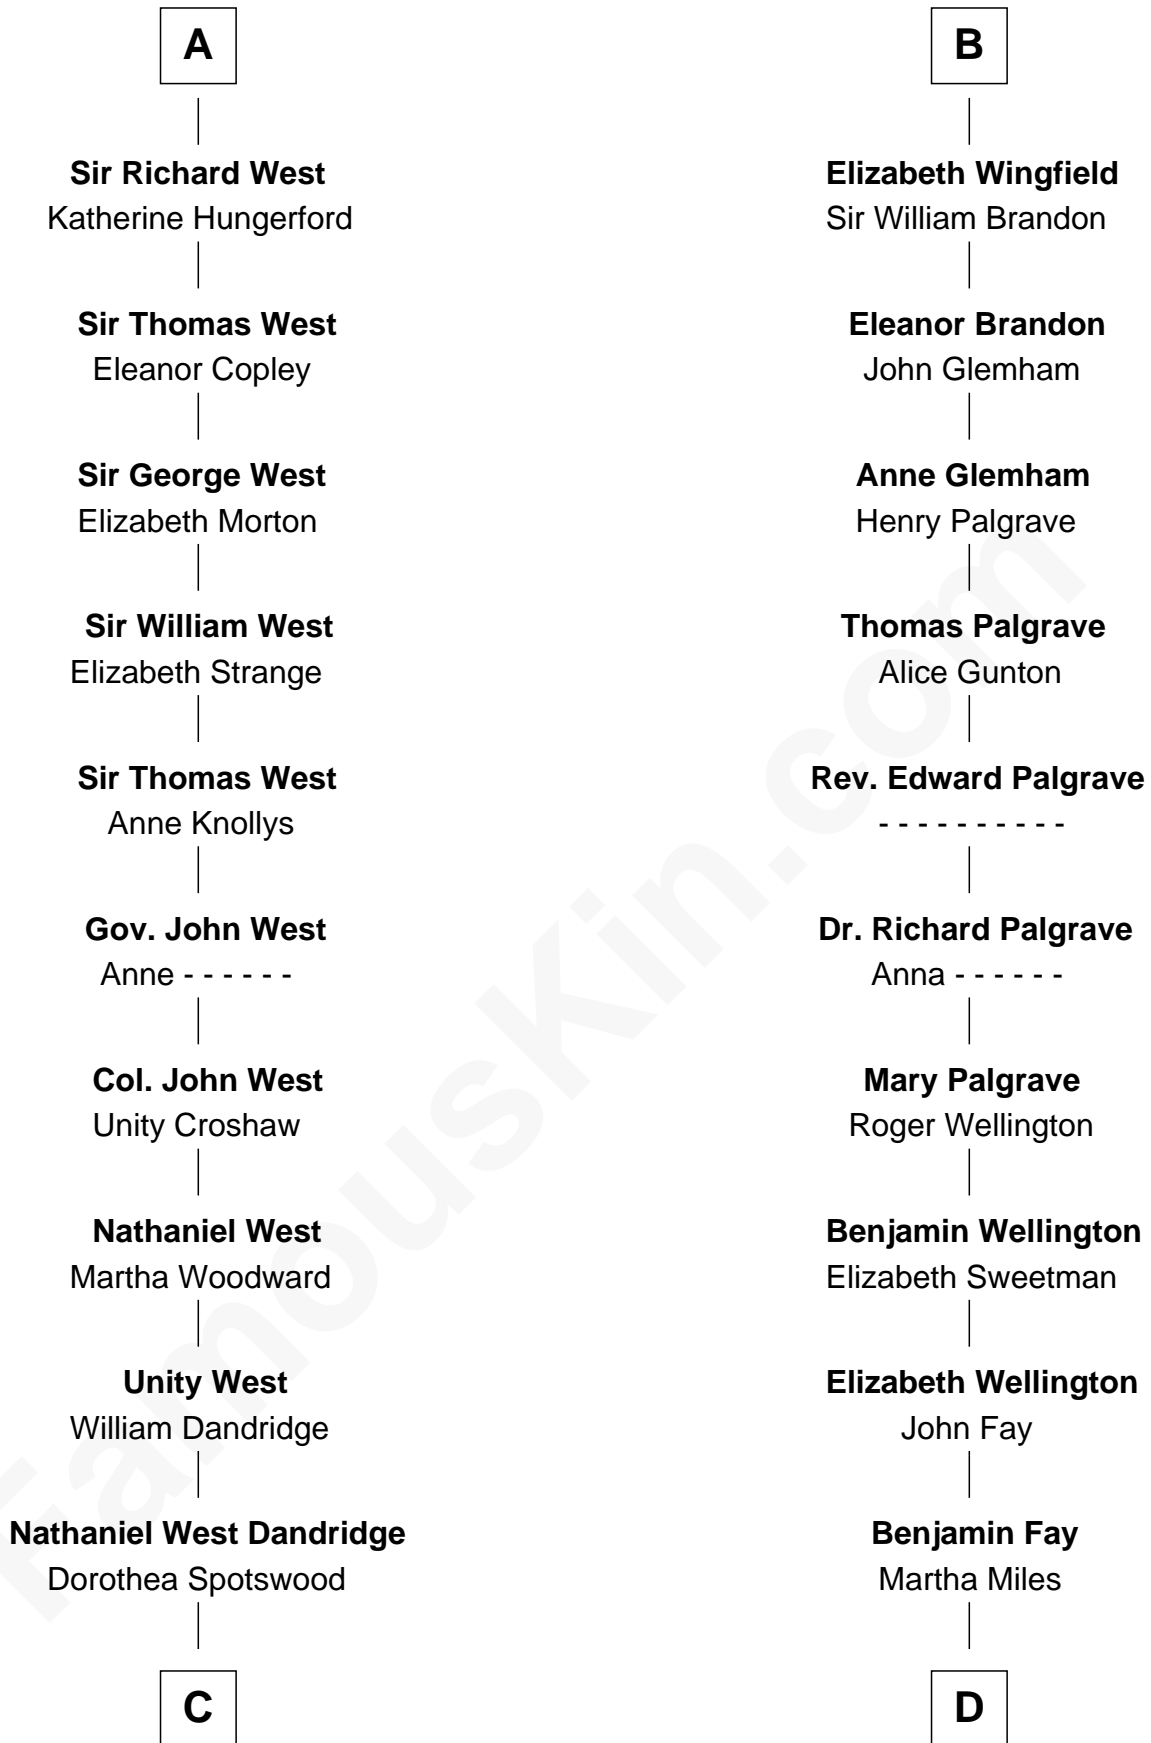

FamousKin.com

Relationship Chart of

Edith (Bolling) Wilson

First Lady of President Woodrow Wilson

19th cousin 2 times removed of

Shubael D. Childs

Founder of S.D. Childs & Company

C

Martha Dandridge

Archibald Payne

Catherine Payne

Archibald Bolling

Archibald Bolling

Anne E. Wigginton

William Holcombe Bolling

Sarah Spiers White