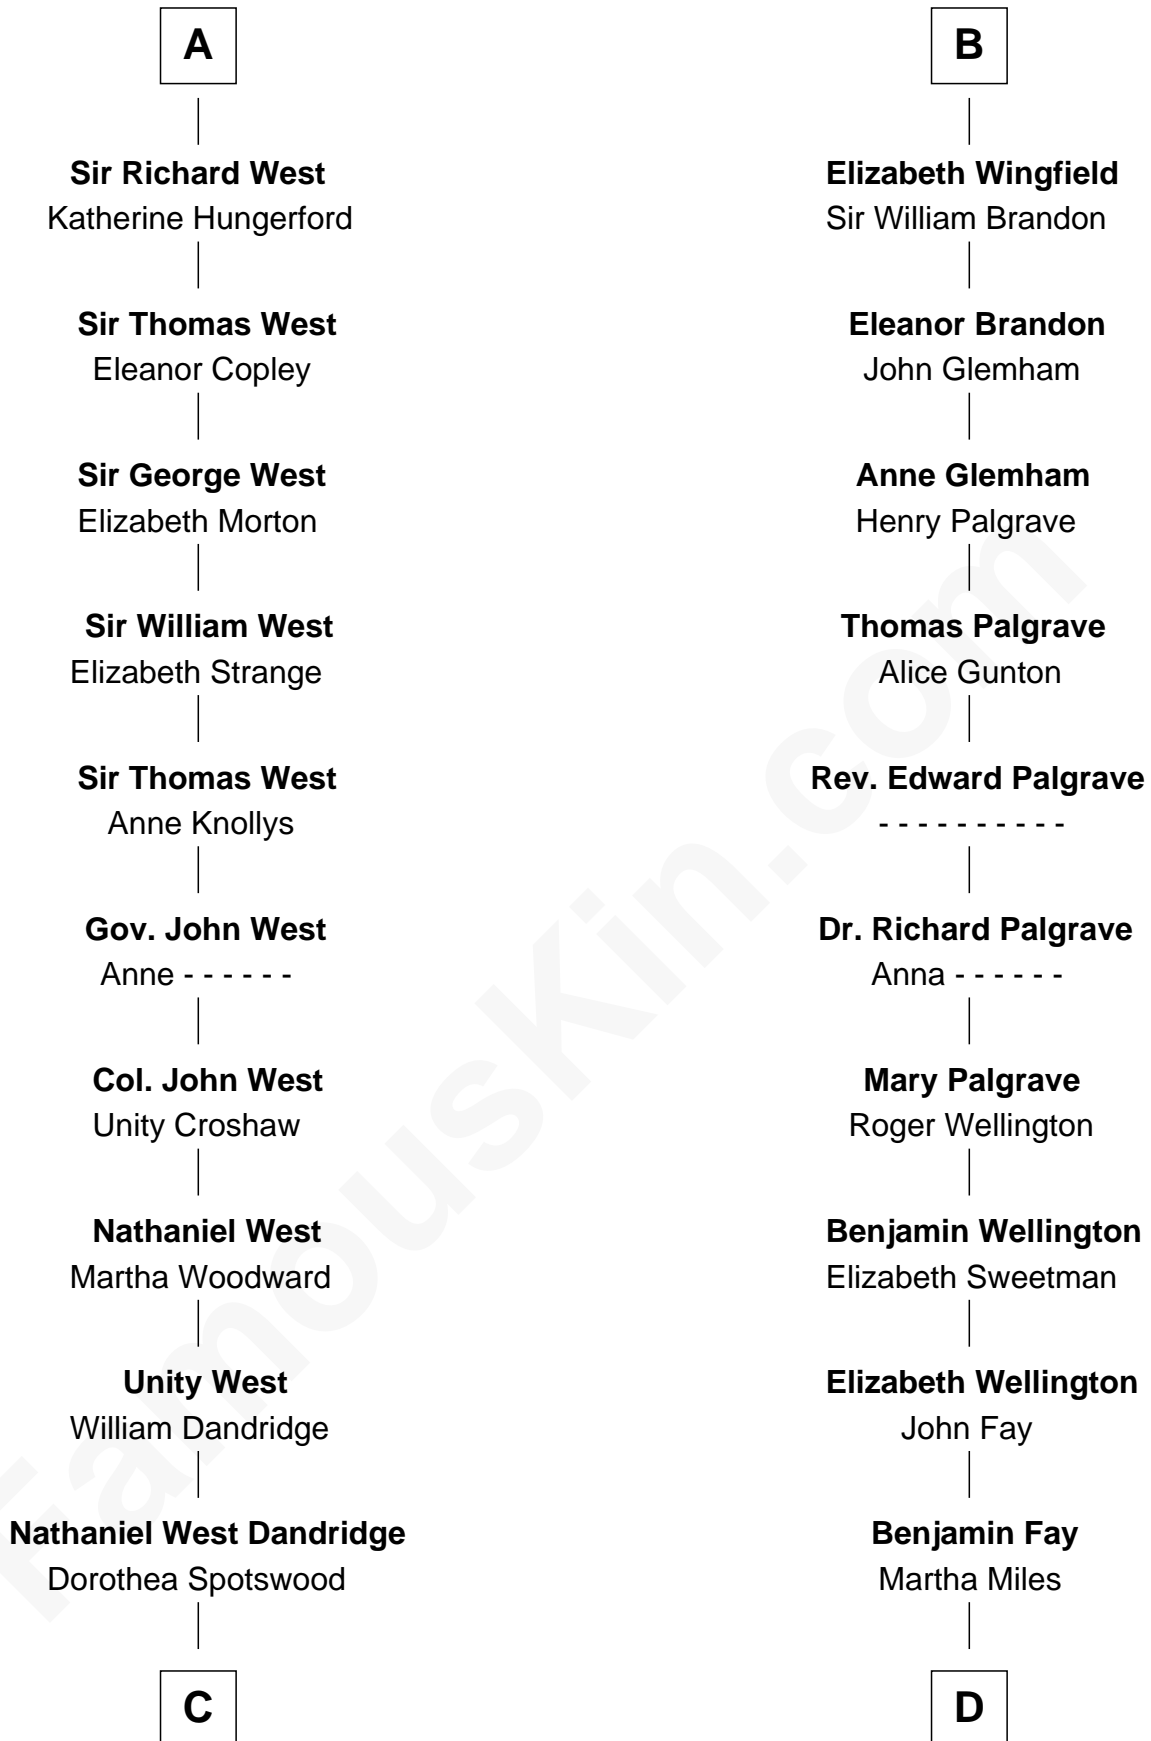

FamousKin.com

Relationship Chart of

Edith (Bolling) Wilson

First Lady of President Woodrow Wilson

19th cousin 2 times removed of

Shubael D. Childs

Founder of S.D. Childs & Company

C

Martha Dandridge

Archibald Payne

Catherine Payne

Archibald Bolling

Archibald Bolling

Anne E. Wigginton

William Holcombe Bolling

Sarah Spiers White