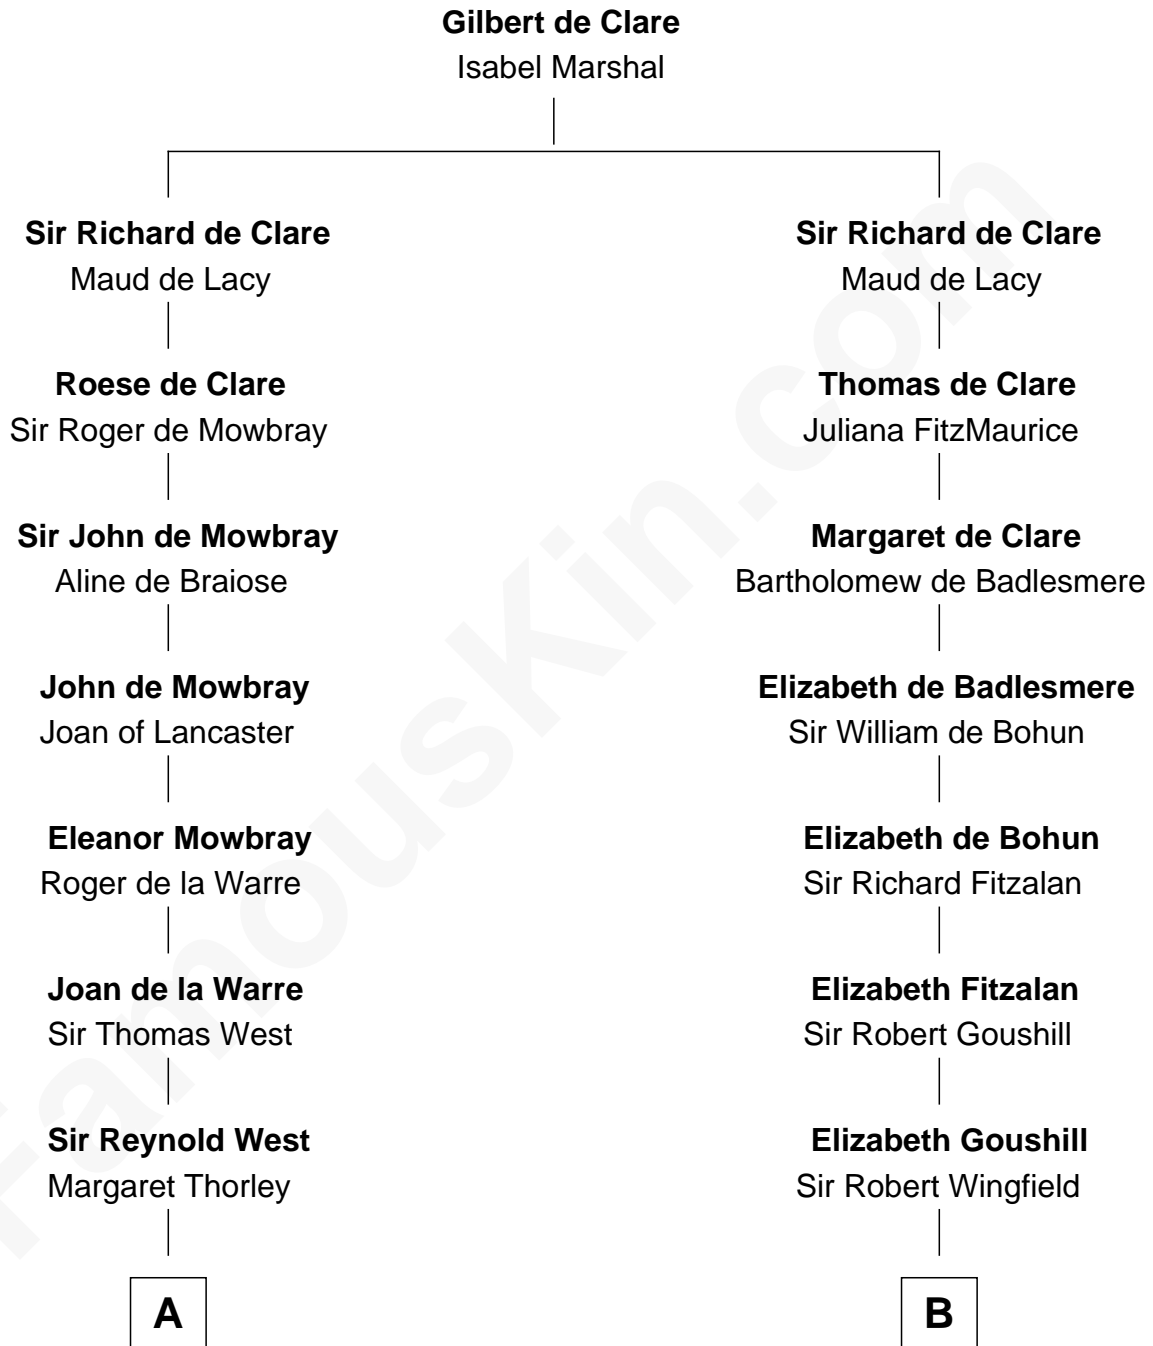

FamousKin.com

Relationship Chart of

Edith (Bolling) Wilson

First Lady of President Woodrow Wilson

19th cousin 2 times removed of

Shubael D. Childs

Founder of S.D. Childs & Company

C

Martha Dandridge

Archibald Payne

Catherine Payne

Archibald Bolling

Archibald Bolling

Anne E. Wigginton

William Holcombe Bolling

Sarah Spiers White