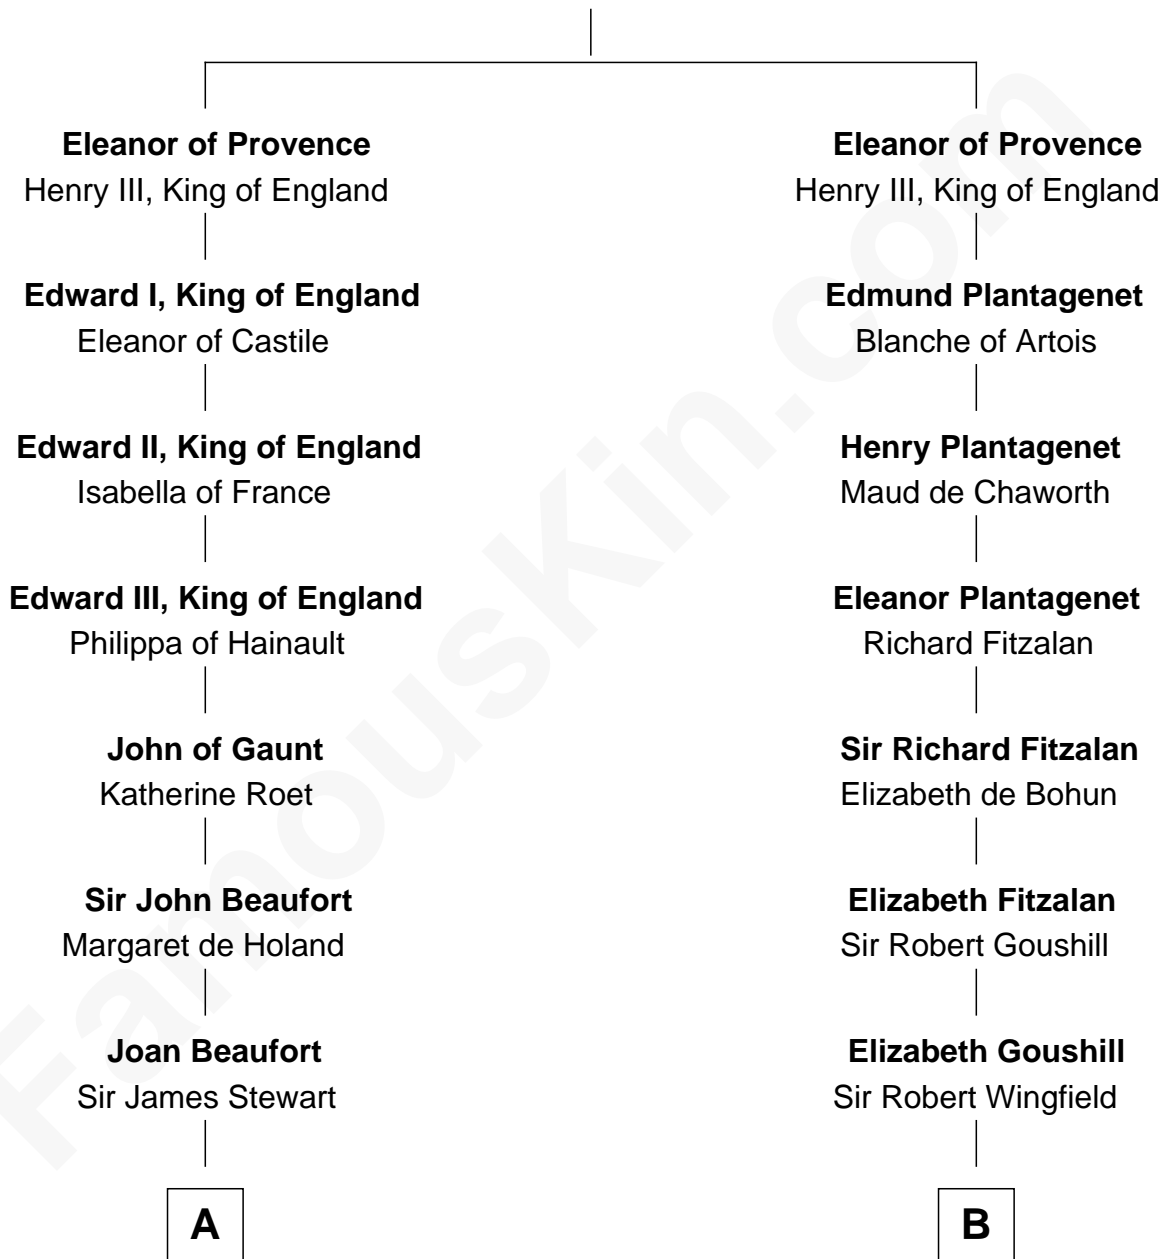

FamousKin.com

Relationship Chart of

Edith (Bolling) Wilson

First Lady of President Woodrow Wilson

19th cousin 1 time removed of

Shubael D. Childs

Founder of S.D. Childs & Company

Ramon Berenguer IV of Provence

Beatrice of Savoy

C

Catherine Payne
Archibald Bolling

Archibald Bolling
Anne E. Wigginton

William Holcombe Bolling
Sarah Spiers White

Edith (Bolling) Wilson
First Lady of Woodrow Wilson

D

Benjamin Fay
Beulah Stow