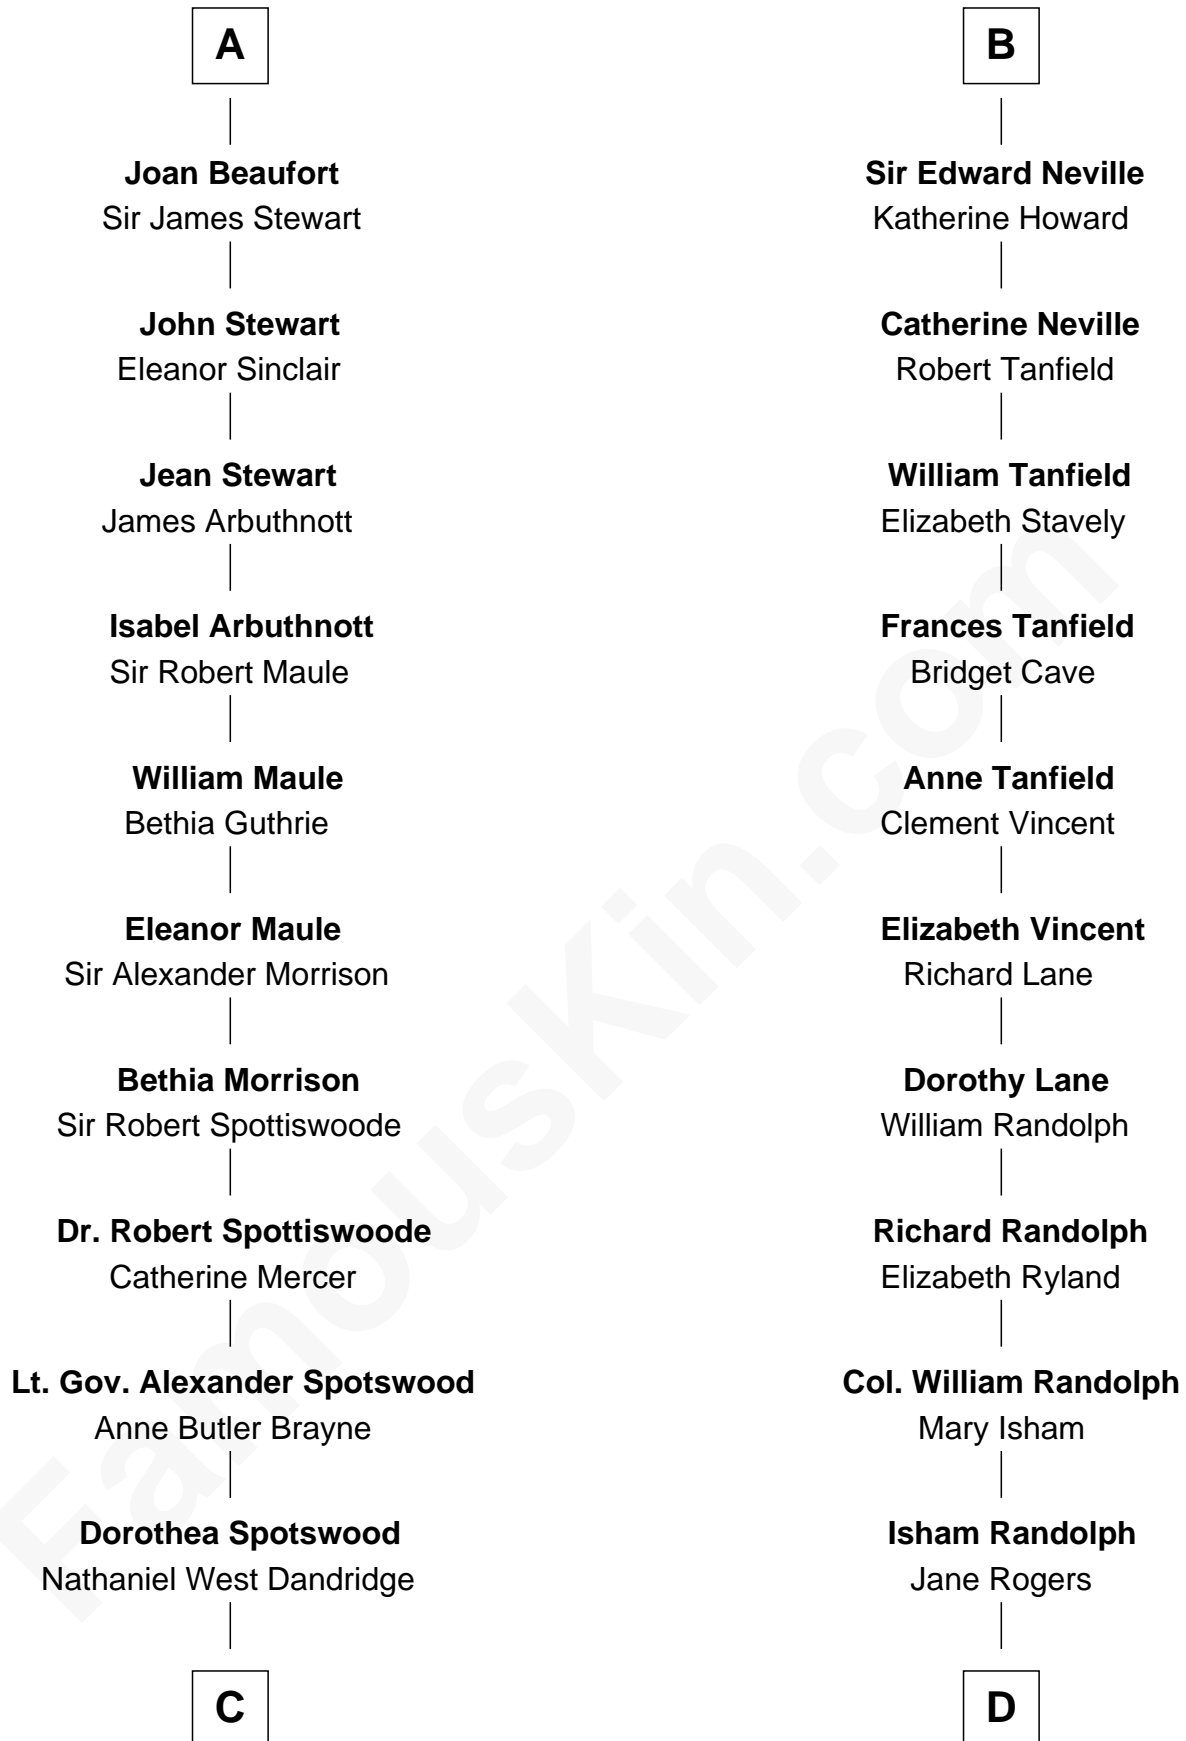

FamousKin.com

Relationship Chart of

Edith (Bolling) Wilson

First Lady of President Woodrow Wilson

18th cousin 3 times removed of

Thomas Jefferson

3rd U.S. President and Signer of the Declaration of Independence

C

Martha Dandridge

Archibald Payne

Catherine Payne

Archibald Bolling

Archibald Bolling

Anne E. Wigginton

William Holcombe Bolling

Sarah Spiers White

Edith (Bolling) Wilson

First Lady of Woodrow Wilson

D

Jane Randolph

Peter Jefferson

Thomas Jefferson

3rd U.S. President