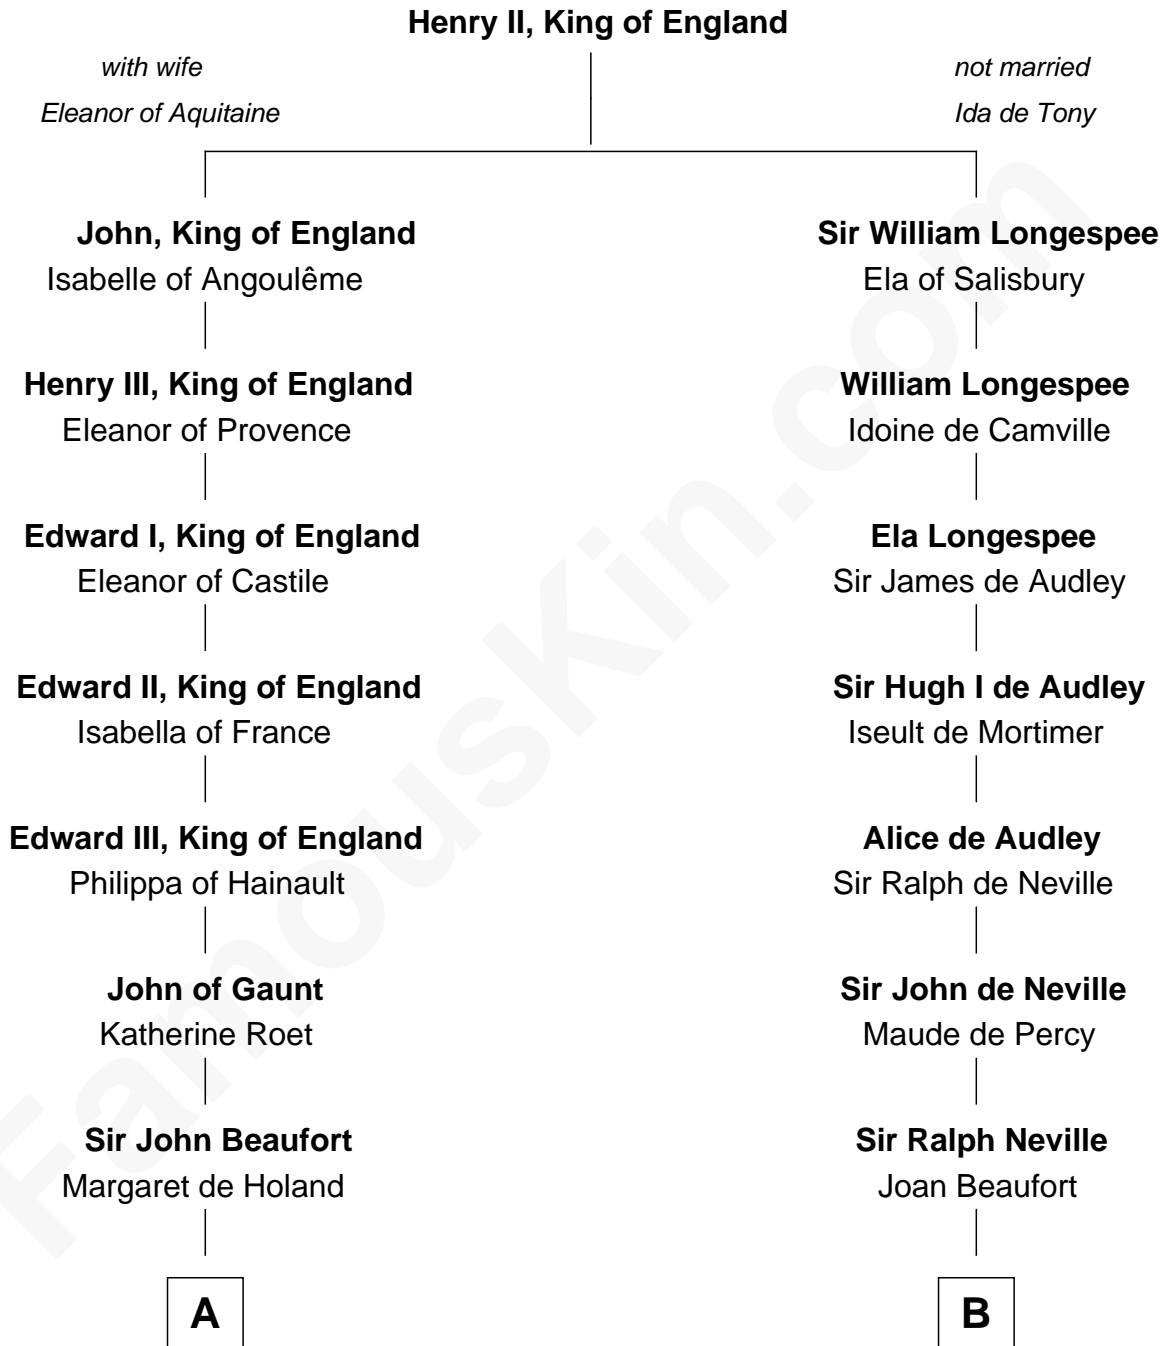

FamousKin.com

Relationship Chart of

Edith (Bolling) Wilson

First Lady of President Woodrow Wilson

18th cousin 3 times removed of

Thomas Jefferson

3rd U.S. President and Signer of the Declaration of Independence