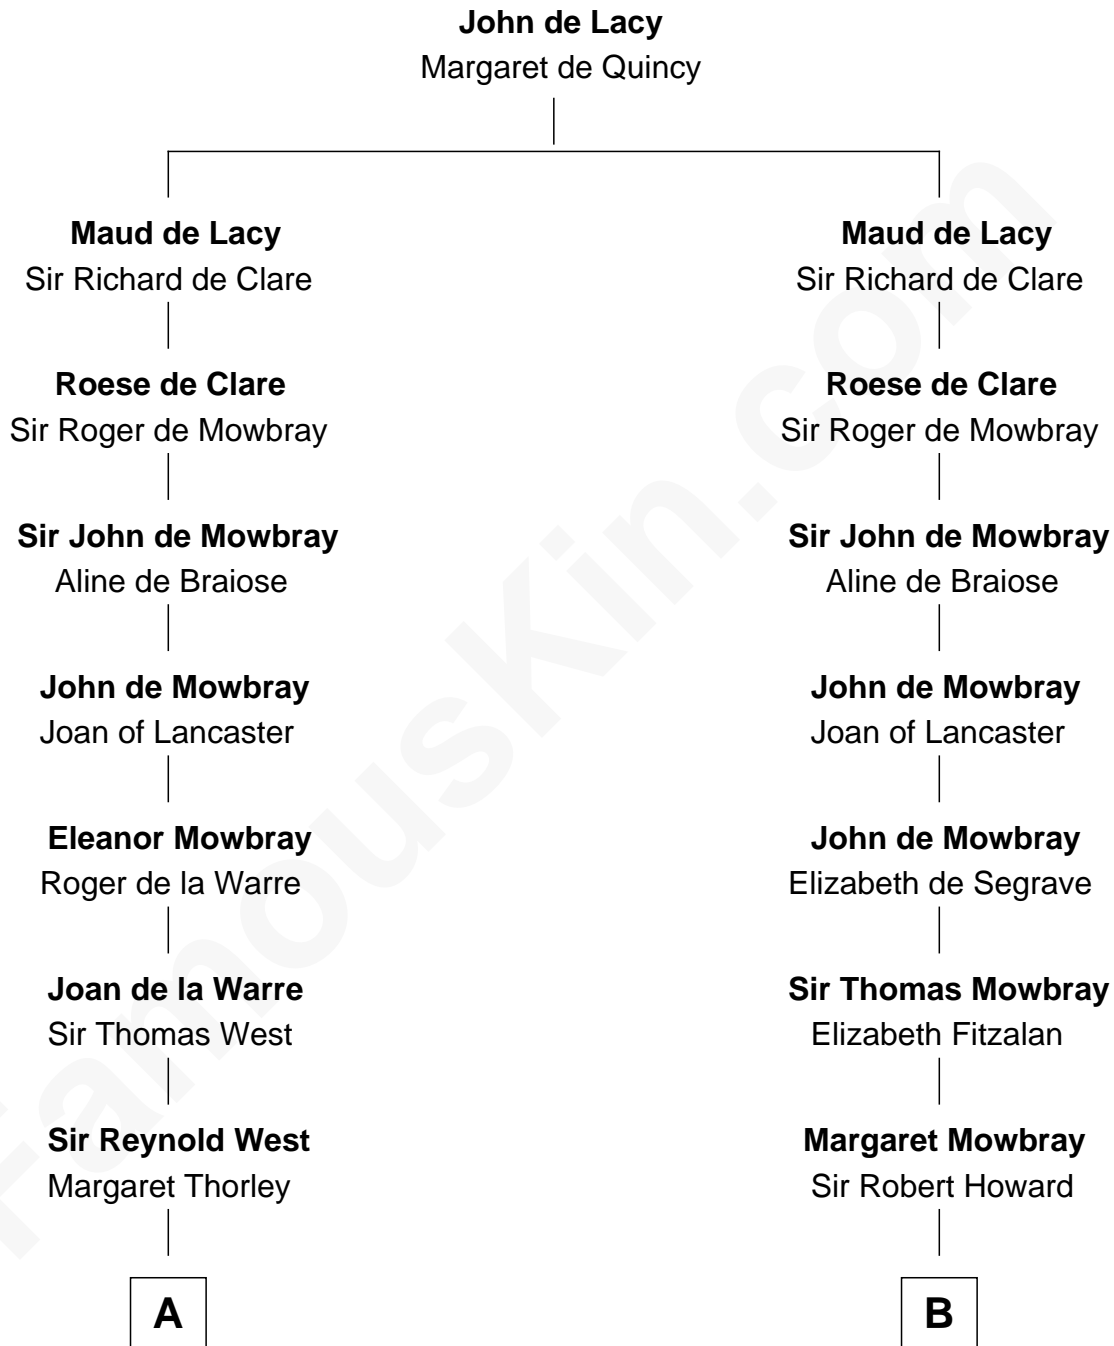

FamousKin.com

Relationship Chart of

Edith (Bolling) Wilson

First Lady of President Woodrow Wilson

18th cousin 3 times removed of

Thomas Jefferson

3rd U.S. President and Signer of the Declaration of Independence

C

Martha Dandridge

Archibald Payne

Catherine Payne

Archibald Bolling

Archibald Bolling

Anne E. Wigginton

William Holcombe Bolling

Sarah Spiers White

Edith (Bolling) Wilson

First Lady of Woodrow Wilson

D

Jane Randolph

Peter Jefferson

Thomas Jefferson

3rd U.S. President