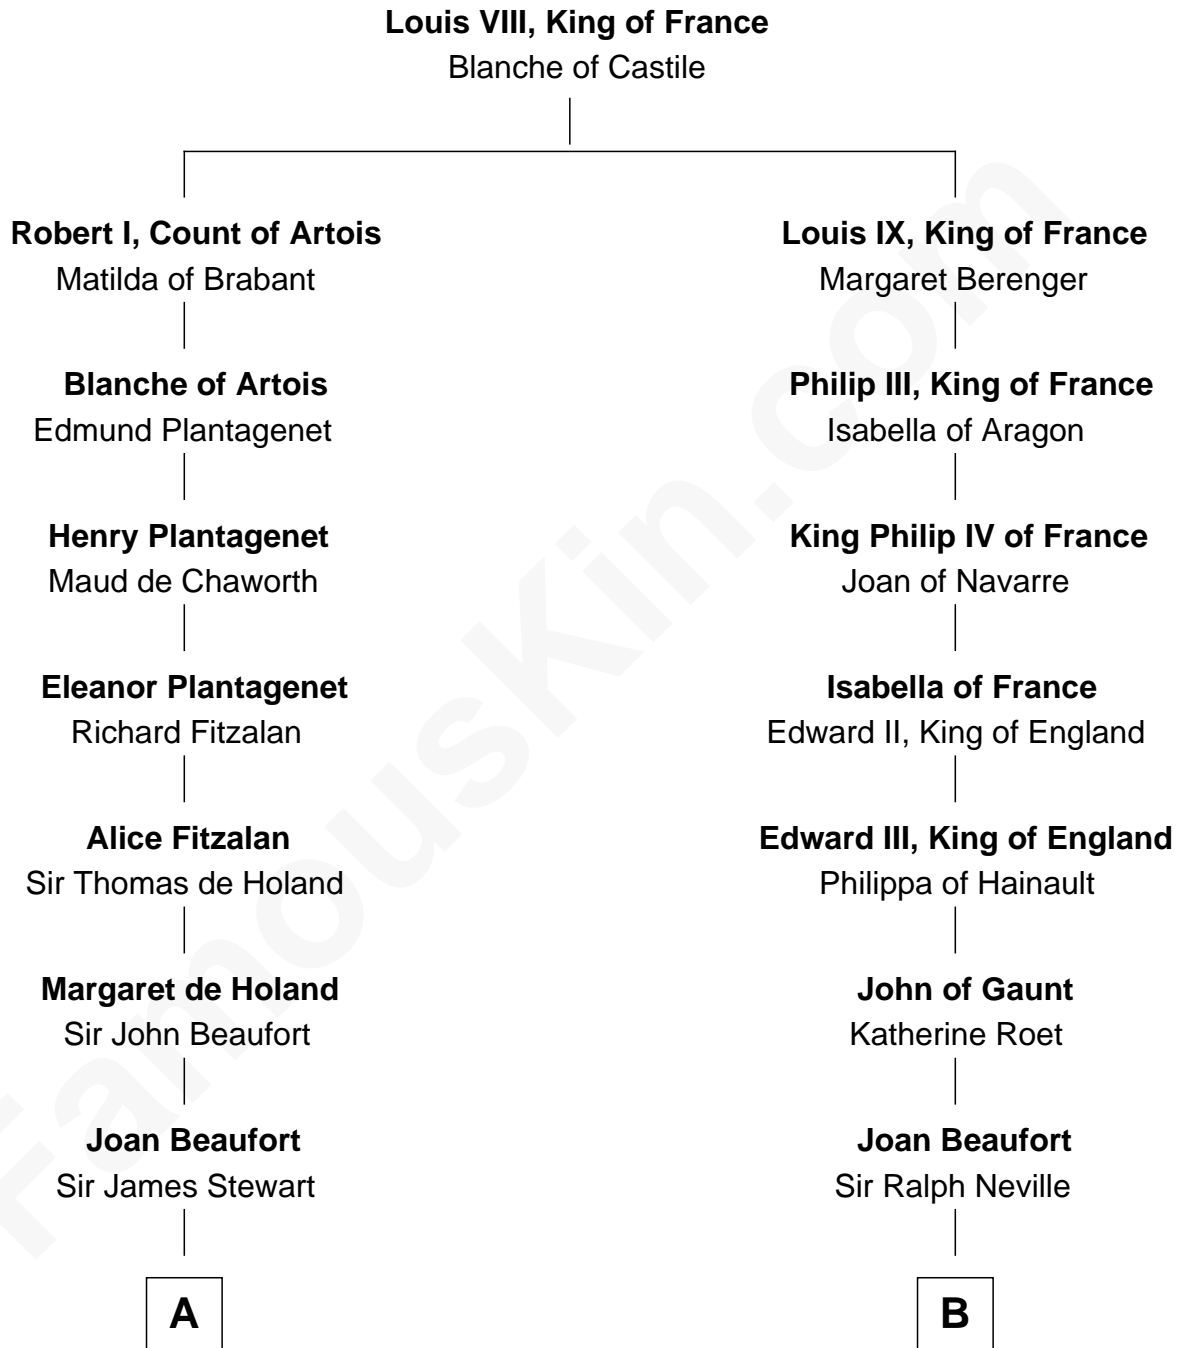

FamousKin.com

Relationship Chart of

Edith (Bolling) Wilson

First Lady of President Woodrow Wilson

18th cousin 2 times removed of

Thomas Jefferson

3rd U.S. President and Signer of the Declaration of Independence

C

Catherine Payne
Archibald Bolling

Archibald Bolling
Anne E. Wigginton

William Holcombe Bolling
Sarah Spiers White

Edith (Bolling) Wilson
First Lady of Woodrow Wilson

D

Jane Randolph
Peter Jefferson

Thomas Jefferson
3rd U.S. President