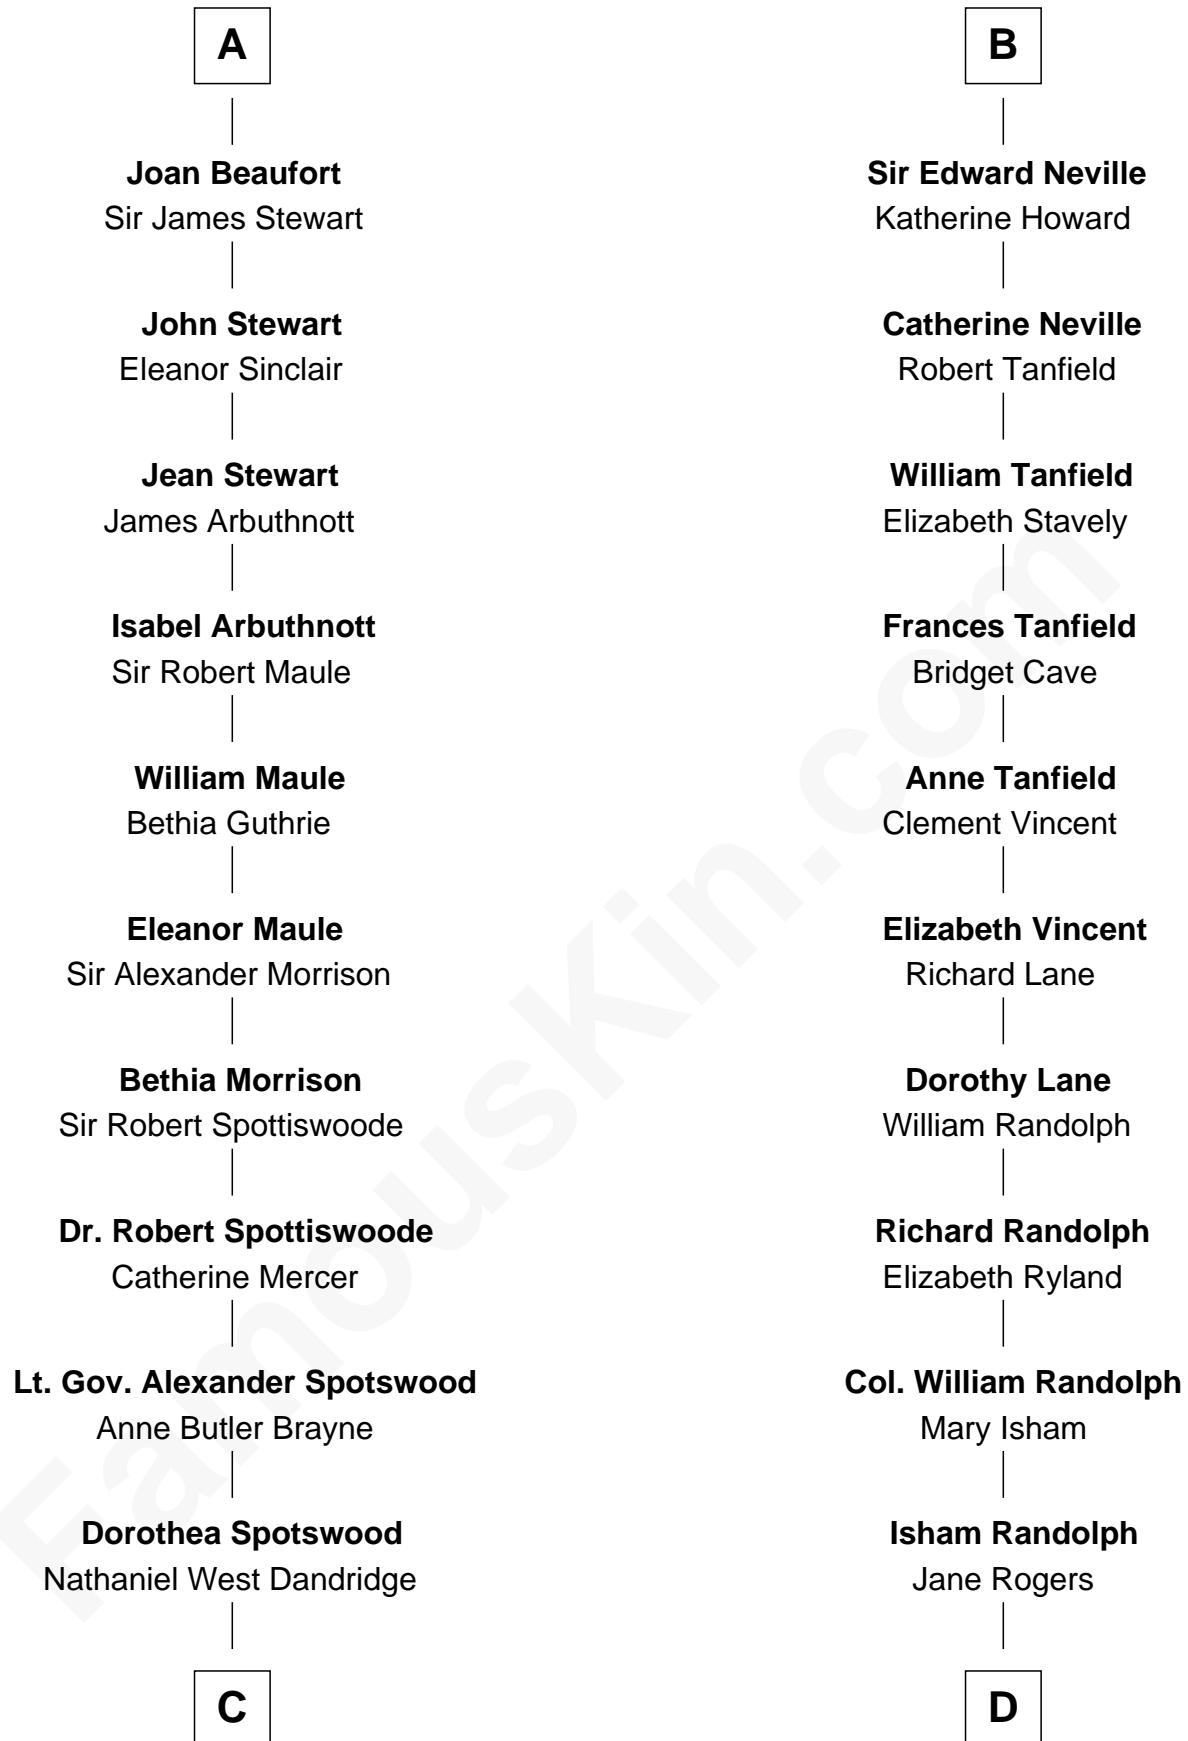

FamousKin.com

Relationship Chart of

Edith (Bolling) Wilson

First Lady of President Woodrow Wilson

18th cousin 3 times removed of

Thomas Jefferson

3rd U.S. President and Signer of the Declaration of Independence

C

Martha Dandridge

Archibald Payne

Catherine Payne

Archibald Bolling

Archibald Bolling

Anne E. Wigginton

William Holcombe Bolling

Sarah Spiers White

Edith (Bolling) Wilson

First Lady of Woodrow Wilson

D

Jane Randolph

Peter Jefferson

Thomas Jefferson

3rd U.S. President