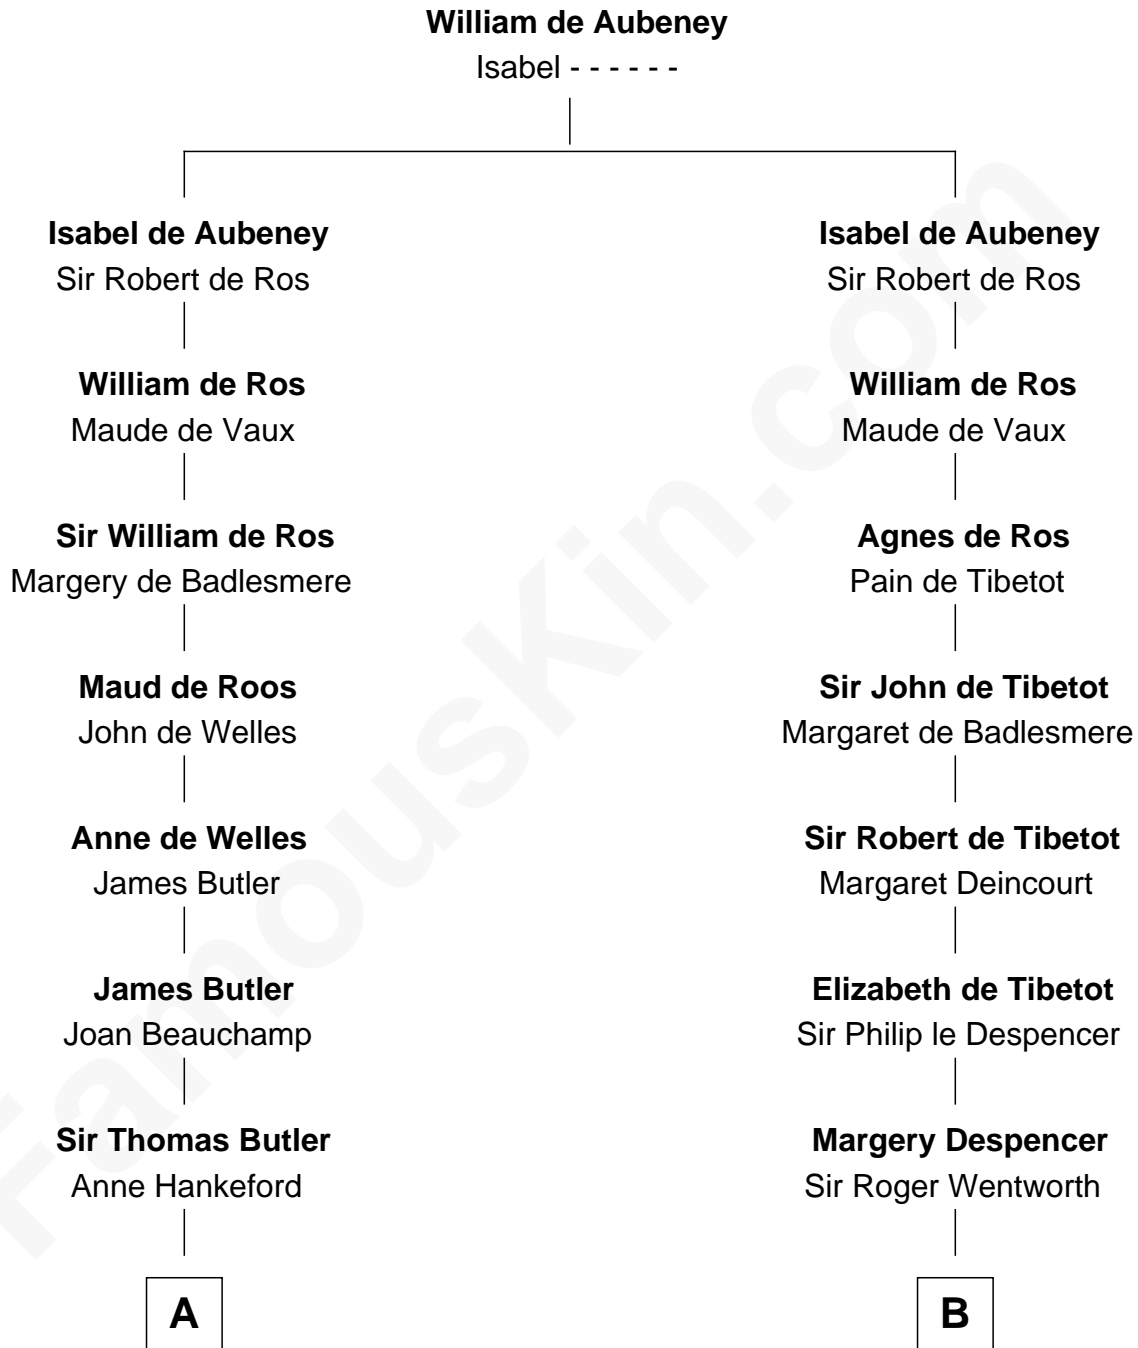

FamousKin.com

Relationship Chart of

Edith (Bolling) Wilson

First Lady of President Woodrow Wilson

18th cousin 3 times removed of

Thomas Jefferson

3rd U.S. President and Signer of the Declaration of Independence

C

Martha Dandridge

Archibald Payne

Catherine Payne

Archibald Bolling

Archibald Bolling

Anne E. Wigginton

William Holcombe Bolling

Sarah Spiers White

Edith (Bolling) Wilson

First Lady of Woodrow Wilson

D

Jane Randolph

Peter Jefferson

Thomas Jefferson

3rd U.S. President