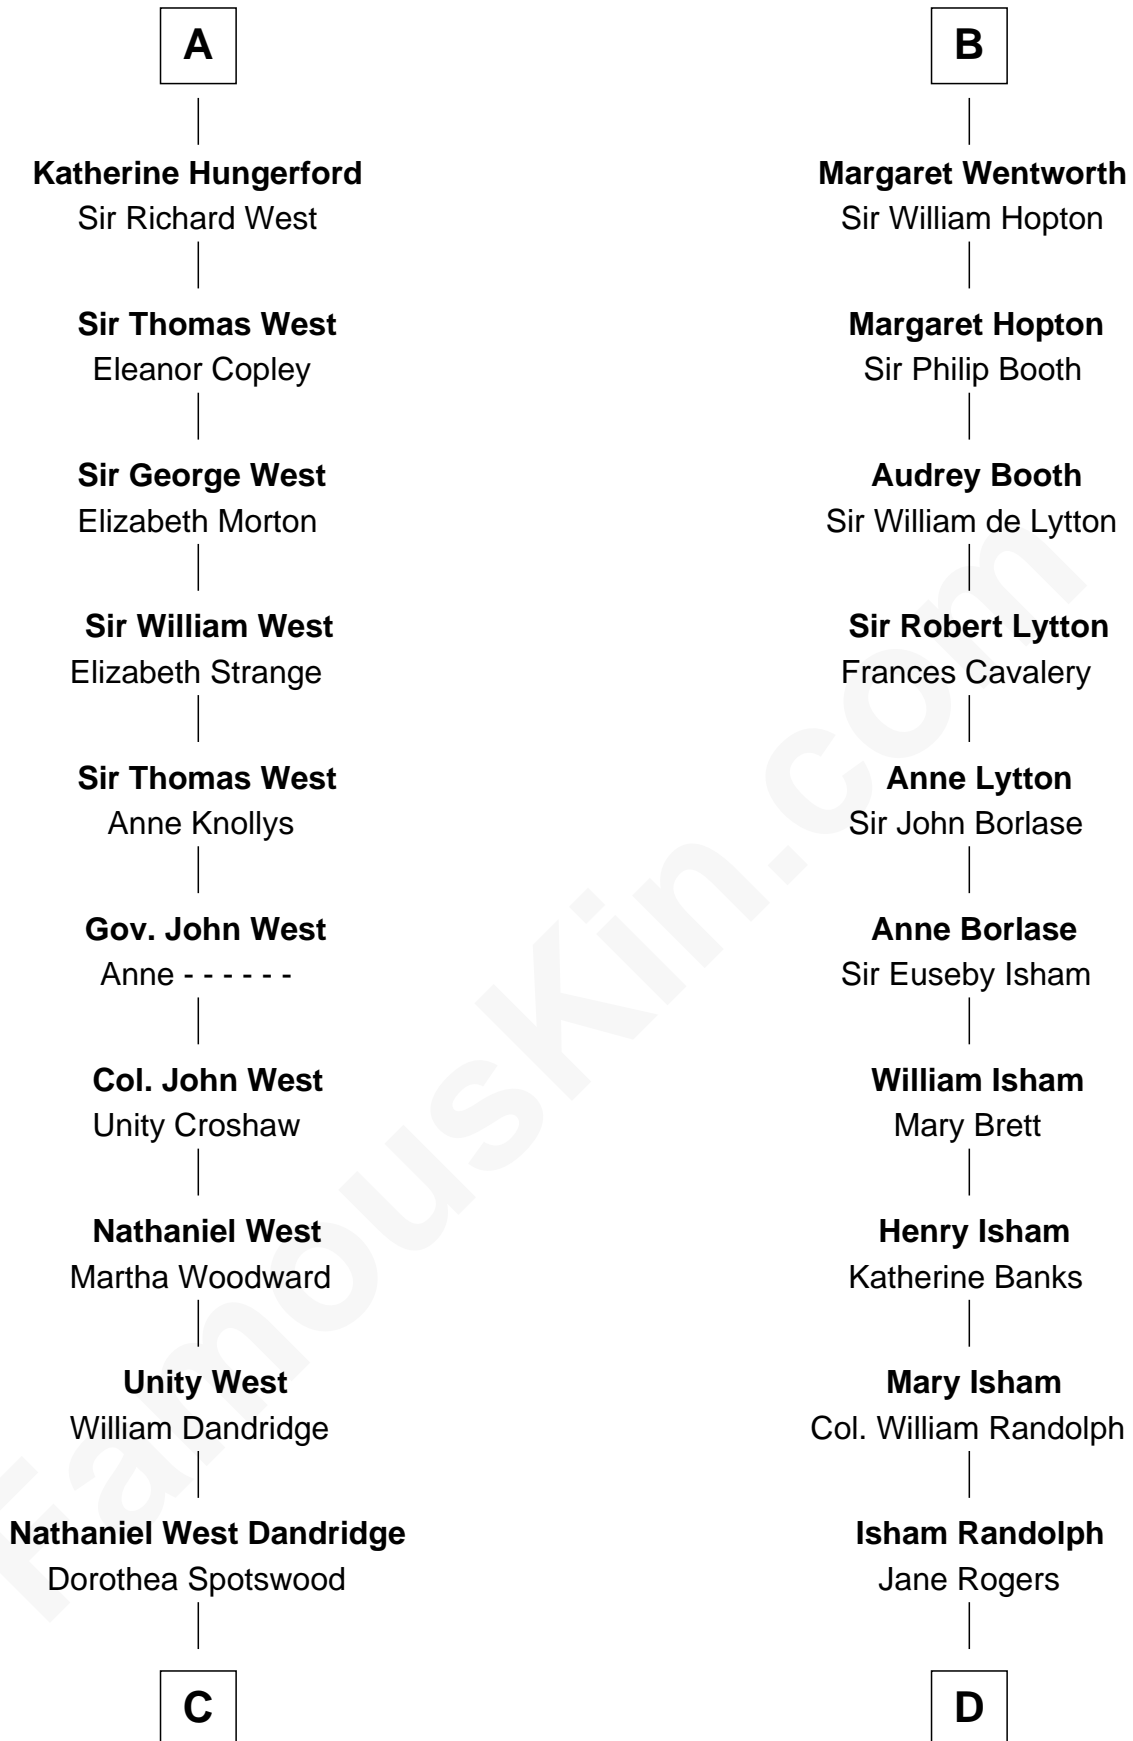

FamousKin.com

Relationship Chart of

Edith (Bolling) Wilson

First Lady of President Woodrow Wilson

18th cousin 3 times removed of

Thomas Jefferson

3rd U.S. President and Signer of the Declaration of Independence

Sir Philip Basset

C

Martha Dandridge

Archibald Payne

Catherine Payne

Archibald Bolling

Archibald Bolling

Anne E. Wigginton

William Holcombe Bolling

Sarah Spiers White

Edith (Bolling) Wilson

First Lady of Woodrow Wilson

D

Jane Randolph

Peter Jefferson

Thomas Jefferson

3rd U.S. President

FamousKin.com