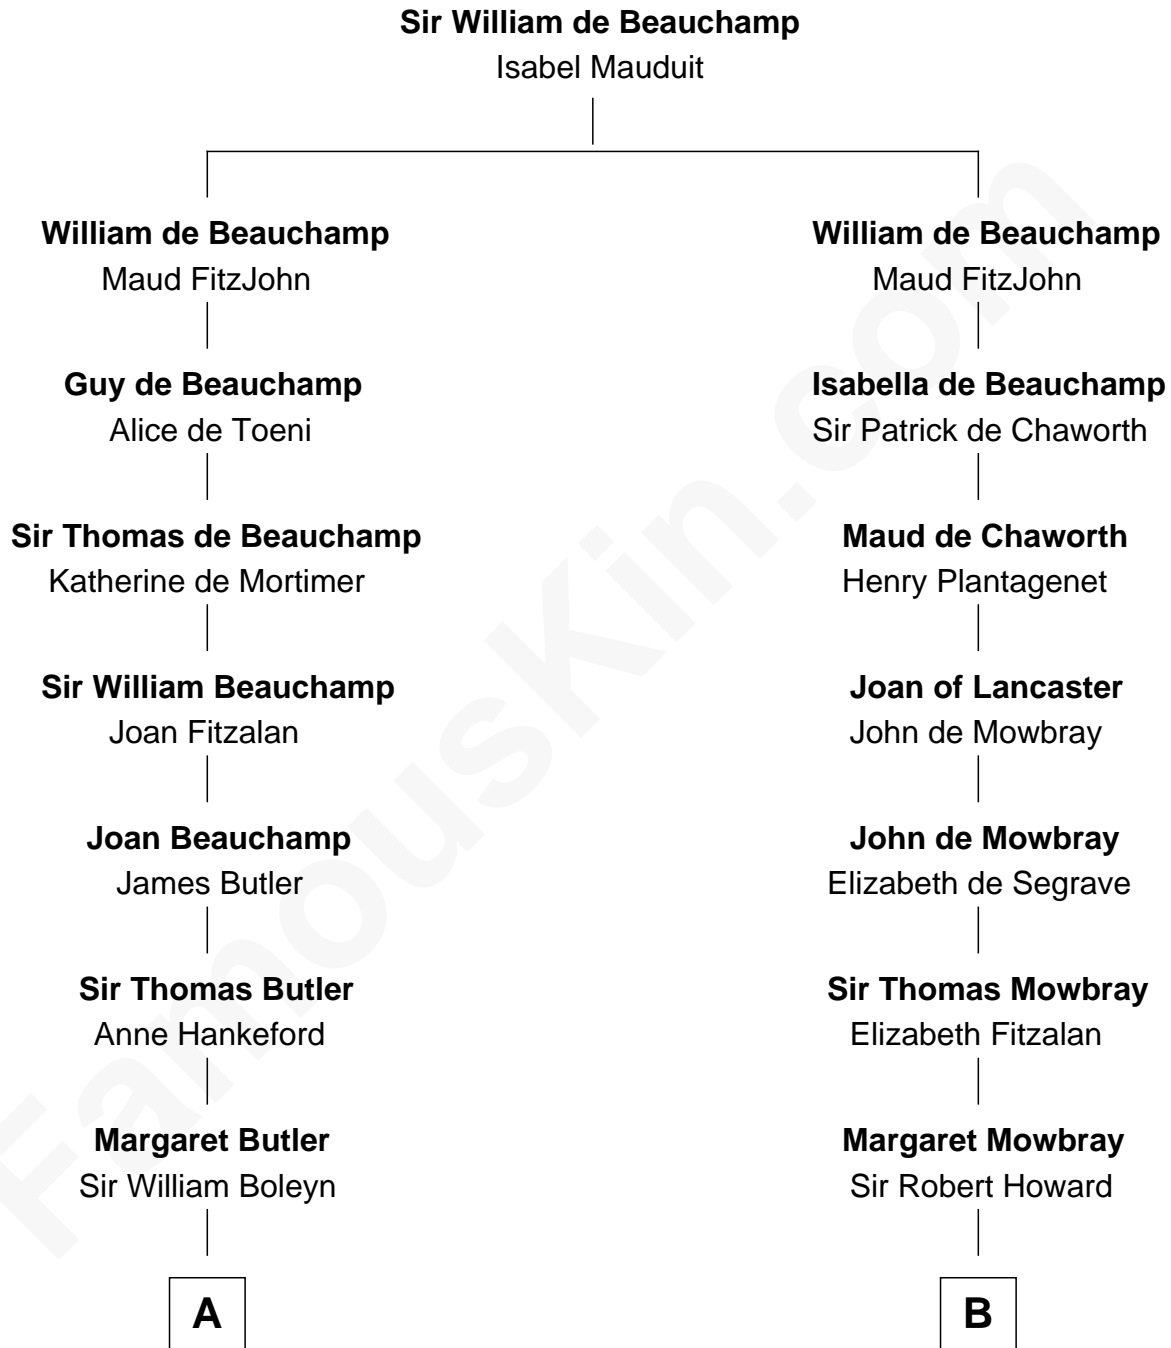

FamousKin.com

Relationship Chart of

Edith (Bolling) Wilson

First Lady of President Woodrow Wilson

18th cousin 2 times removed of

Thomas Jefferson

3rd U.S. President and Signer of the Declaration of Independence

C

Catherine Payne
Archibald Bolling

Archibald Bolling
Anne E. Wigginton

William Holcombe Bolling
Sarah Spiers White

Edith (Bolling) Wilson
First Lady of Woodrow Wilson

D

Jane Randolph
Peter Jefferson

Thomas Jefferson
3rd U.S. President