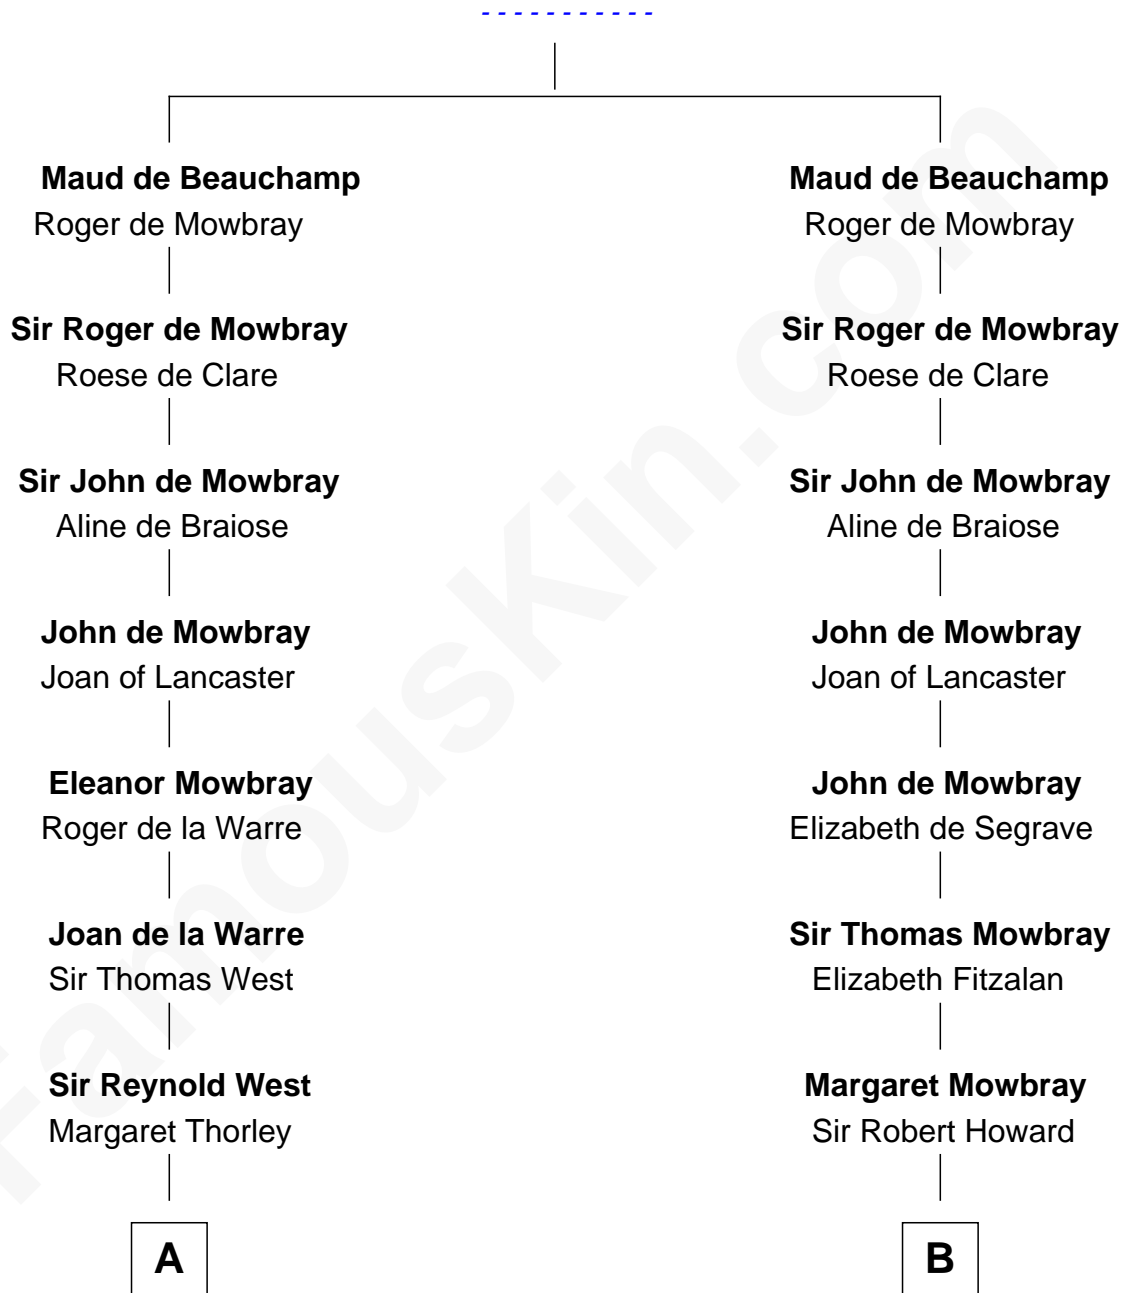

**FamousKin.com**  
**Relationship Chart of**  
**Edith (Bolling) Wilson**

*First Lady of President Woodrow Wilson*

**18th cousin 3 times removed of**

**Thomas Jefferson**

*3rd U.S. President and Signer of the Declaration of Independence*

**William de Beauchamp**

**C**

**Martha Dandridge**

Archibald Payne

**Catherine Payne**

Archibald Bolling

**Archibald Bolling**

Anne E. Wigginton

**William Holcombe Bolling**

Sarah Spiers White

**Edith (Bolling) Wilson**

*First Lady of Woodrow Wilson*

**D**

**Jane Randolph**

Peter Jefferson

**Thomas Jefferson**

*3rd U.S. President*

FamousKin.com