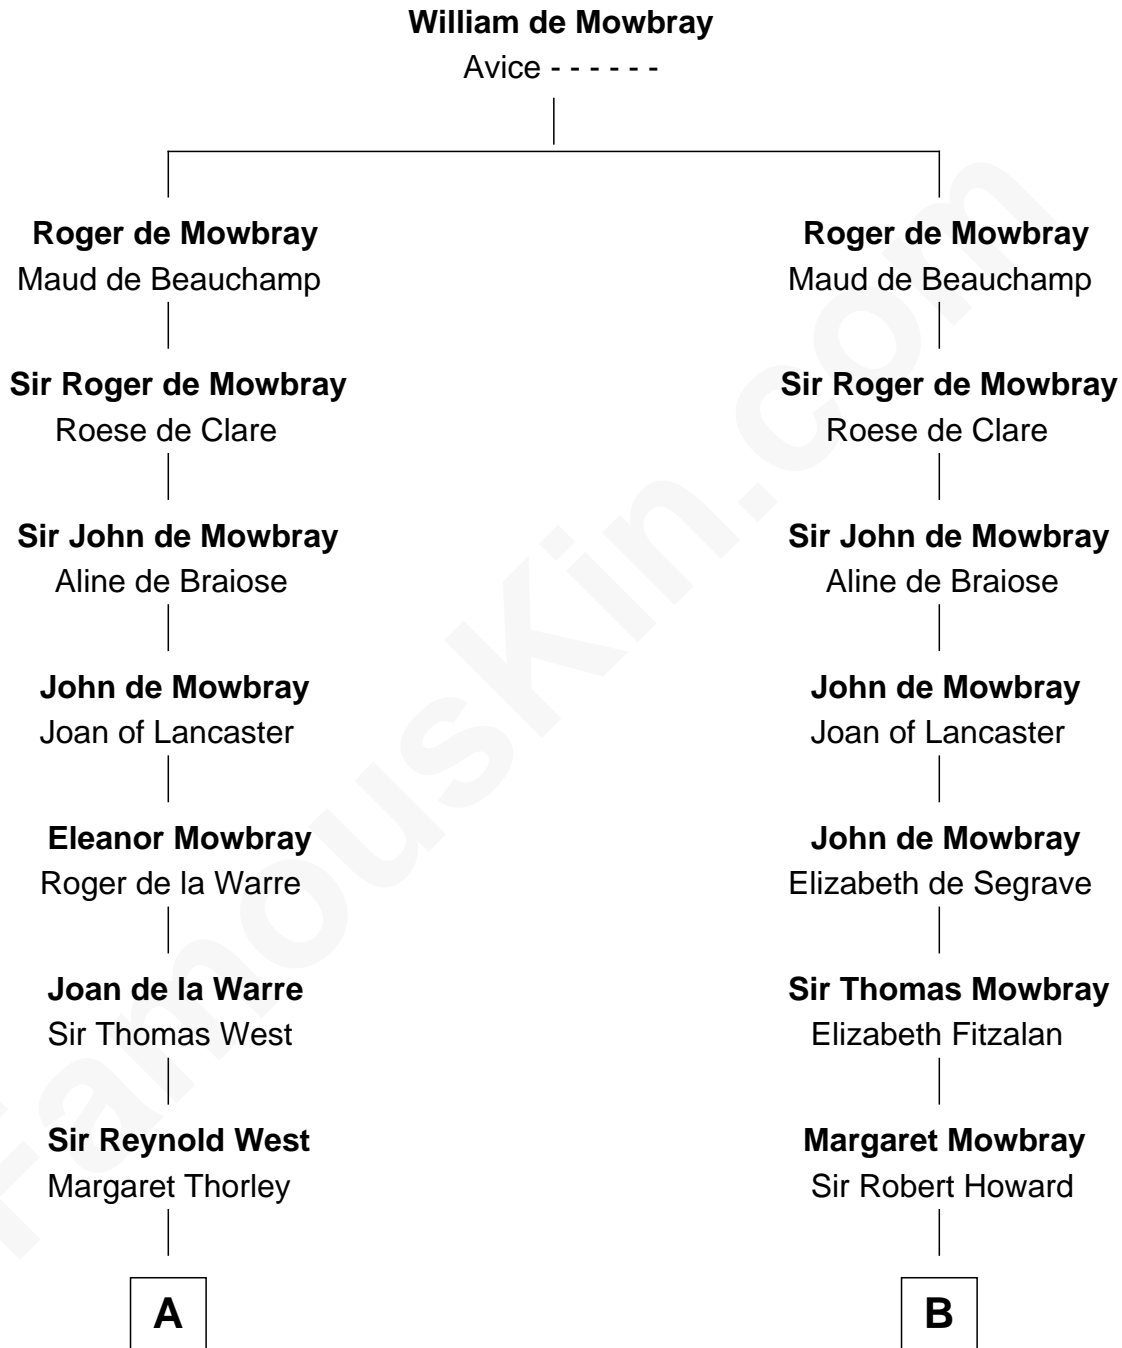

FamousKin.com

Relationship Chart of

Edith (Bolling) Wilson

First Lady of President Woodrow Wilson

18th cousin 3 times removed of

Thomas Jefferson

3rd U.S. President and Signer of the Declaration of Independence

C

Martha Dandridge

Archibald Payne

Catherine Payne

Archibald Bolling

Archibald Bolling

Anne E. Wigginton

William Holcombe Bolling

Sarah Spiers White

Edith (Bolling) Wilson

First Lady of Woodrow Wilson

D

Jane Randolph

Peter Jefferson

Thomas Jefferson

3rd U.S. President