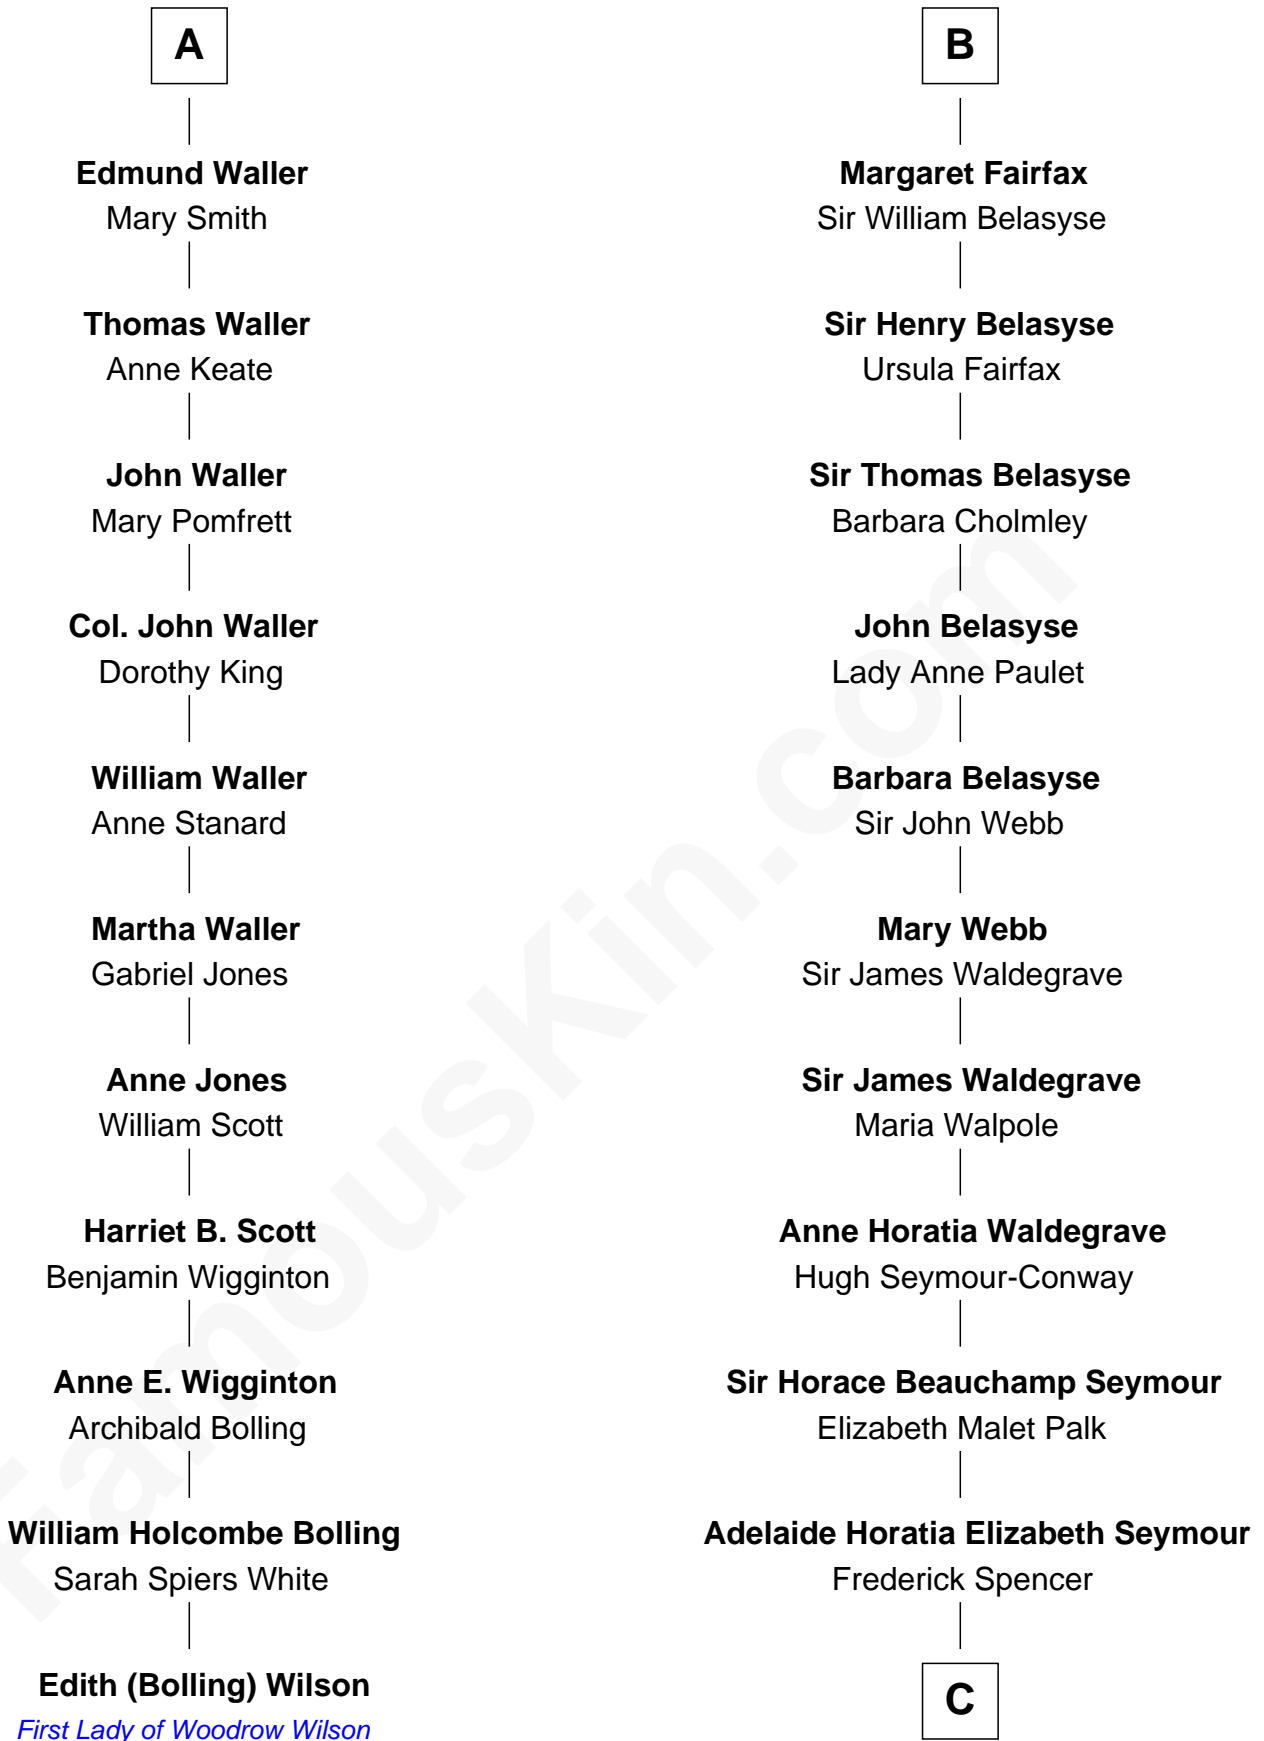

## Relationship Chart of

### Edith (Bolling) Wilson

First Lady of President Woodrow Wilson

17th cousin 3 times removed of

**Princess Diana**

Princess of Wales

**C**

**Charles Robert Spencer**

Margaret Baring

**Albert Edward John Spencer**

Cynthia Elinor Beatrix Hamilton

**Edward John Spencer**

Frances Ruth Burke Roche

**Princess Diana**

*Princess of Wales*

FamousKin.com