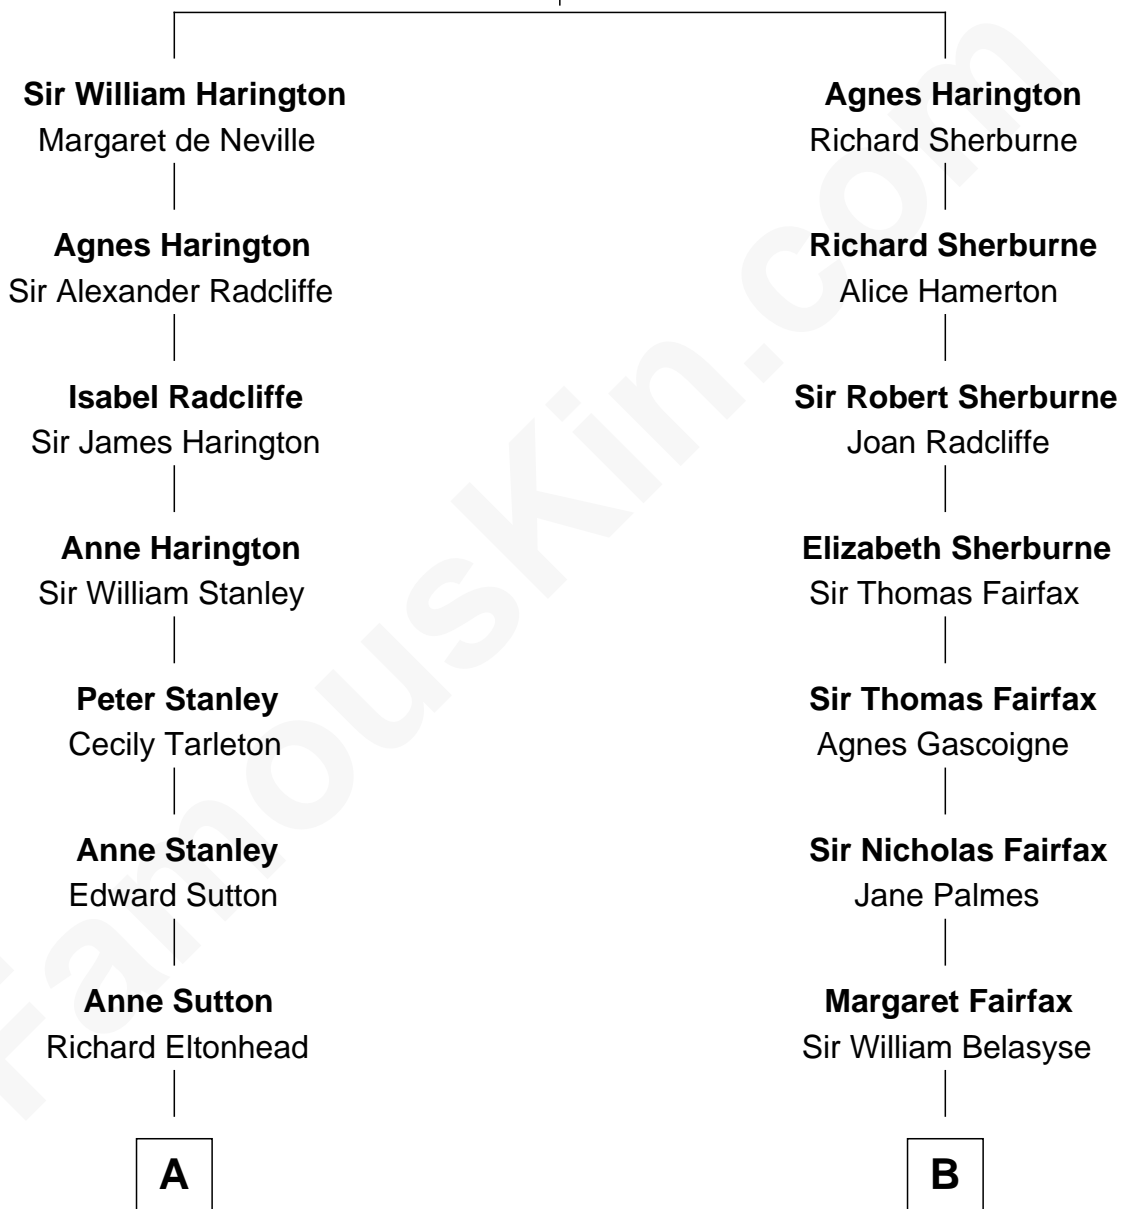

## Relationship Chart of

### Edith (Bolling) Wilson

*First Lady of President Woodrow Wilson*

16th cousin 3 times removed of

**Princess Diana**

*Princess of Wales*

**Sir Nicholas Harington**

Isabel English

**C**

**Albert Edward John Spencer**  
Cynthia Elinor Beatrix Hamilton

**Edward John Spencer**  
Frances Ruth Burke Roche

**Princess Diana**  
*Princess of Wales*

FamousKin.com