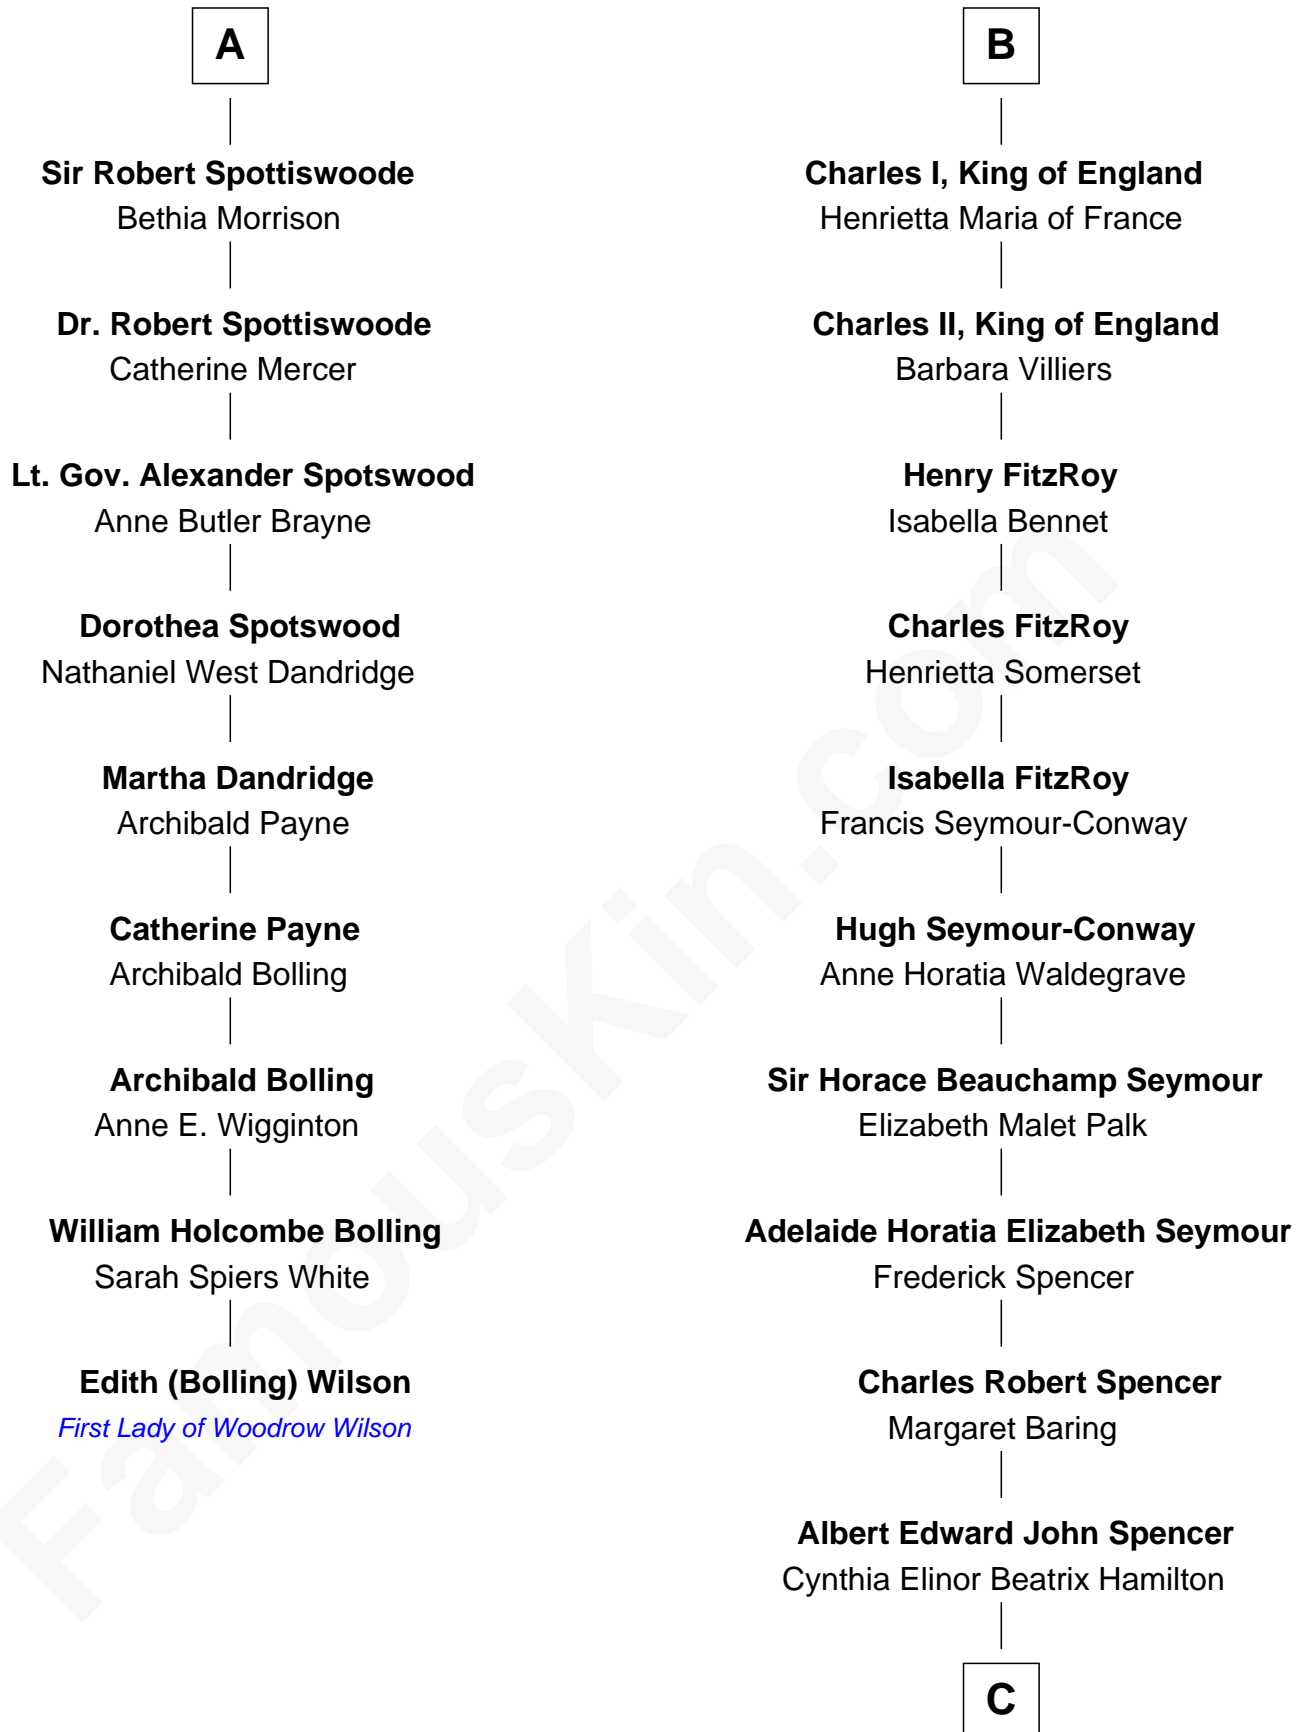

FamousKin.com

Relationship Chart of

Edith (Bolling) Wilson

First Lady of President Woodrow Wilson

15th cousin 3 times removed of

Princess Diana

Princess of Wales

Robert III, King of Scotland

Anabella Drummond

C

Edward John Spencer
Frances Ruth Burke Roche

Princess Diana
Princess of Wales

FamousKin.com