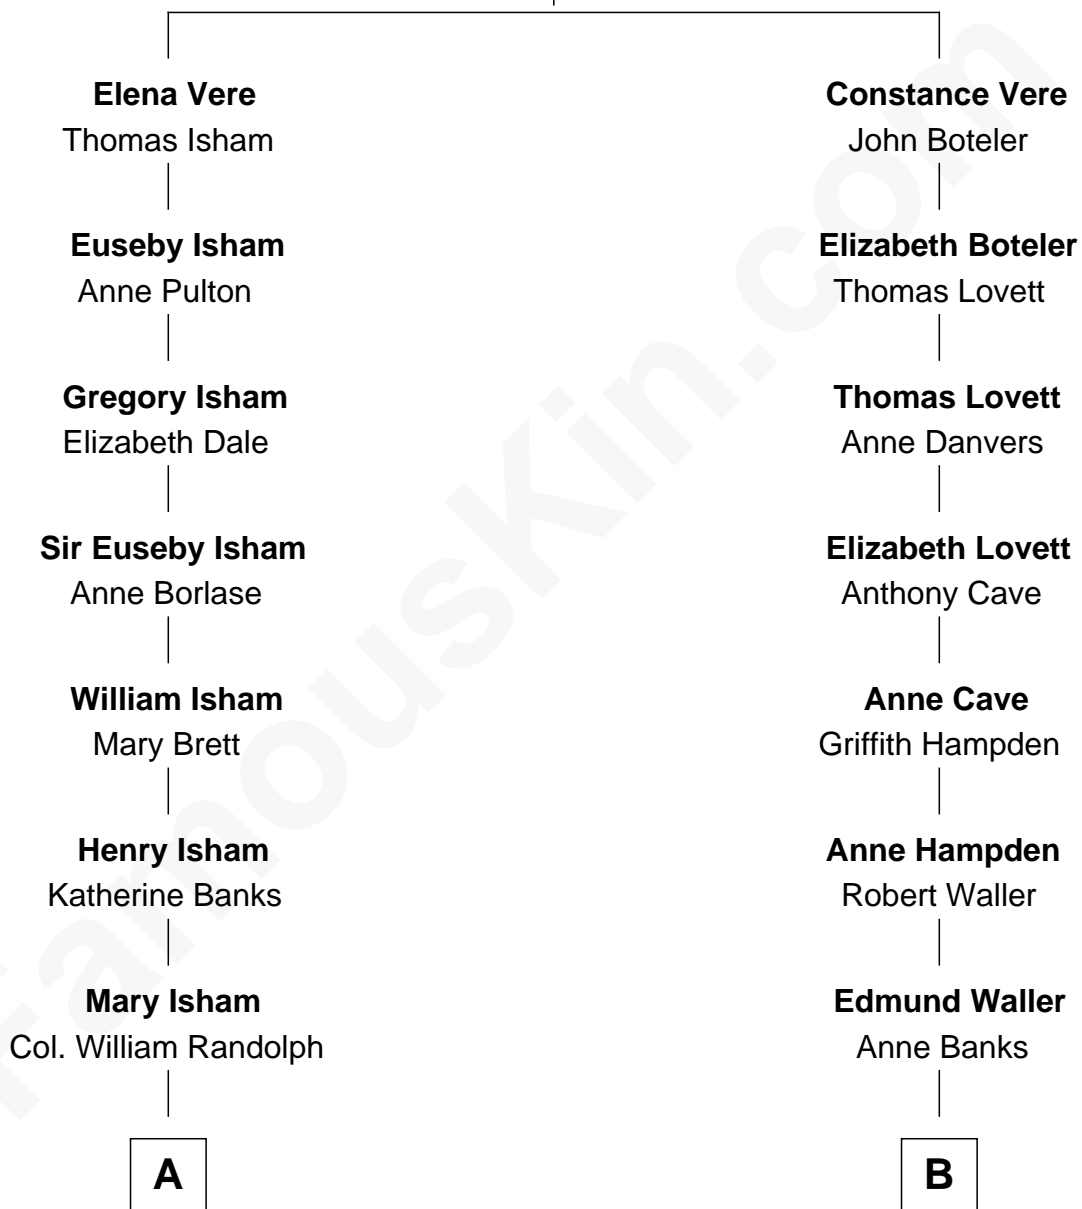

FamousKin.com

Relationship Chart of

Edith (Bolling) Wilson

First Lady of President Woodrow Wilson

13th cousin 5 times removed of

Princess Diana

Princess of Wales

Richard Vere

Isabel Green

C

Edward John Spencer
Frances Ruth Burke Roche

Princess Diana
Princess of Wales

FamousKin.com