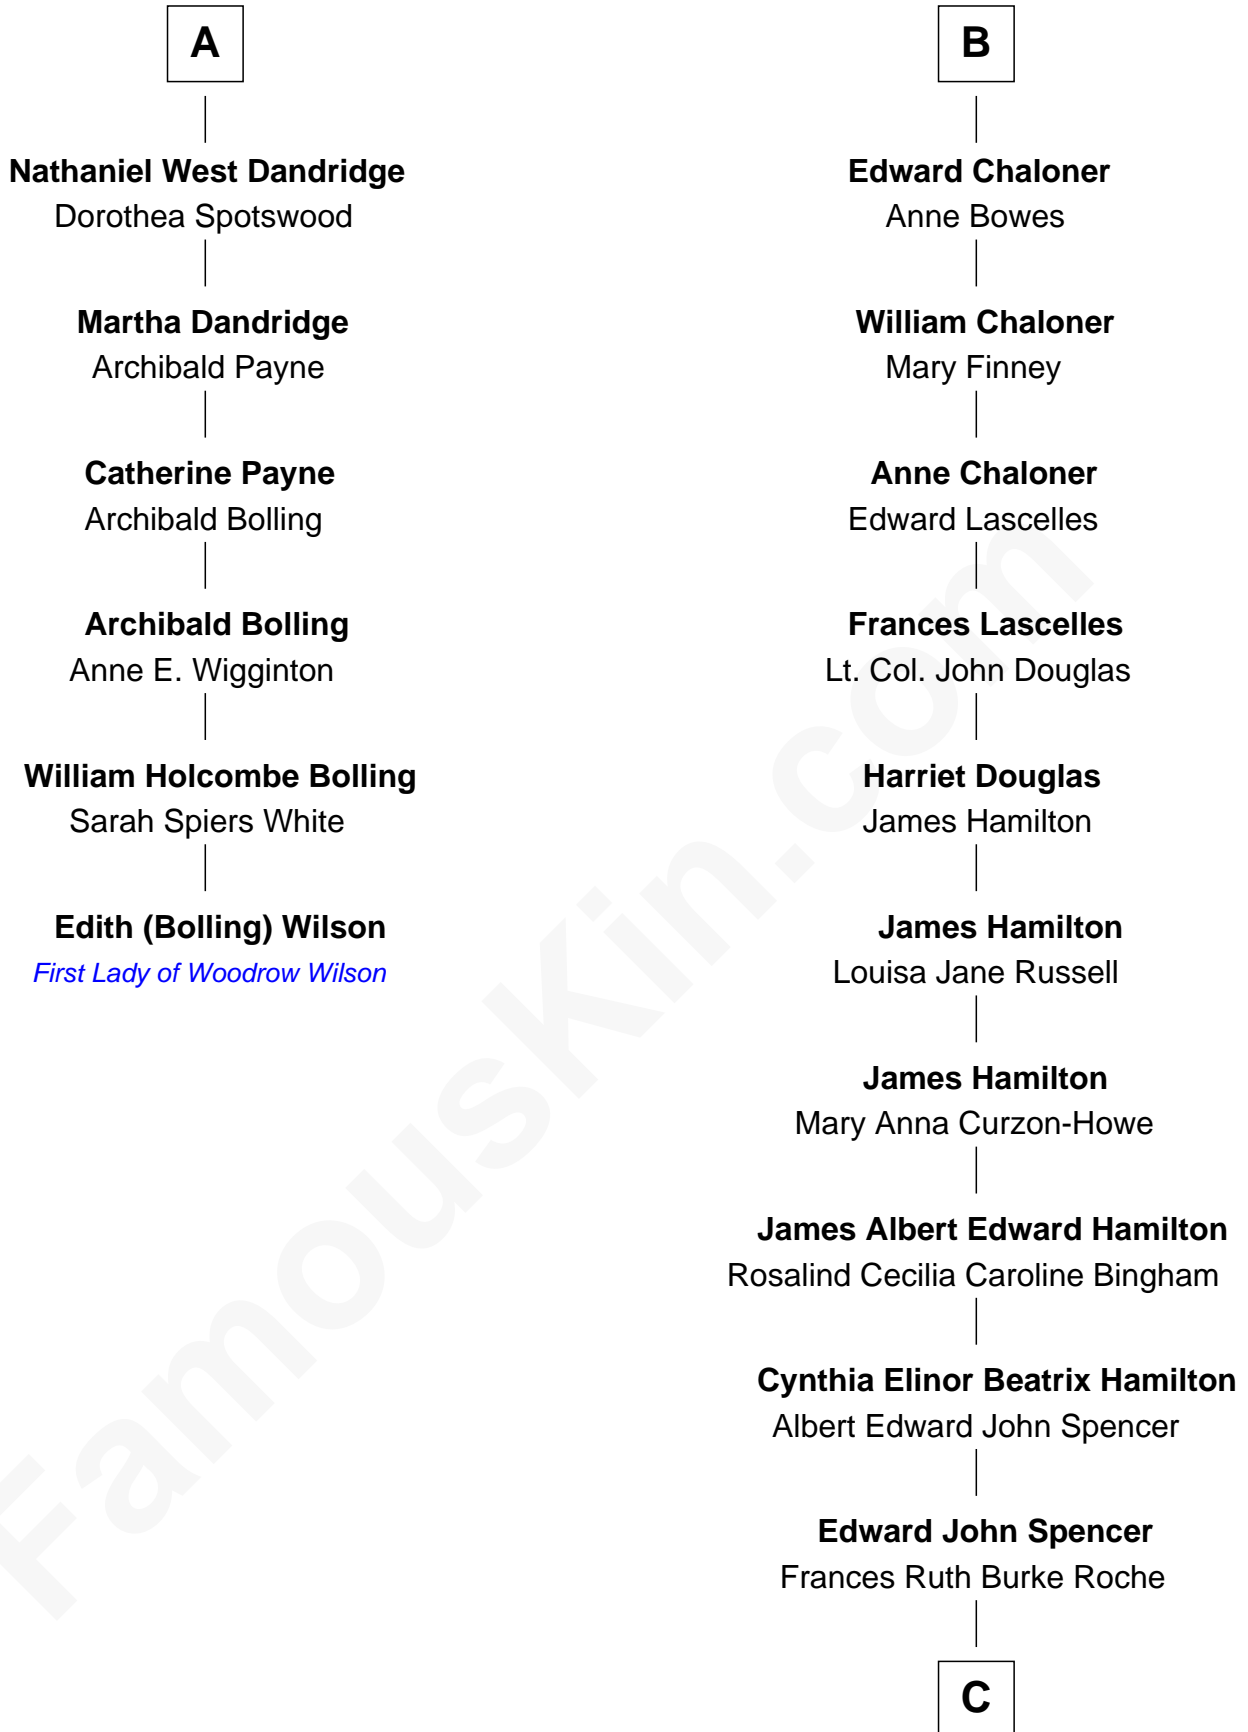

FamousKin.com

Relationship Chart of

Edith (Bolling) Wilson

First Lady of President Woodrow Wilson

12th cousin 6 times removed of

Prince William
Prince of Wales

Sir Thomas West

with wife
Eleanor Copley

Sir William Grey

Sir Thomas West

Anne Knollys

Honora Grey

Henry Denny

Gov. John West

Anne - - - - -

Katherine Denny

Sir George Fleetwood

Col. John West

Unity Croshaw

Honora Fleetwood

Sir David Watkins

Nathaniel West

Martha Woodward

Katherine Watkins

Sir David Foulis

Unity West

William Dandridge

Honora Foulis

William Chaloner

A

B

C