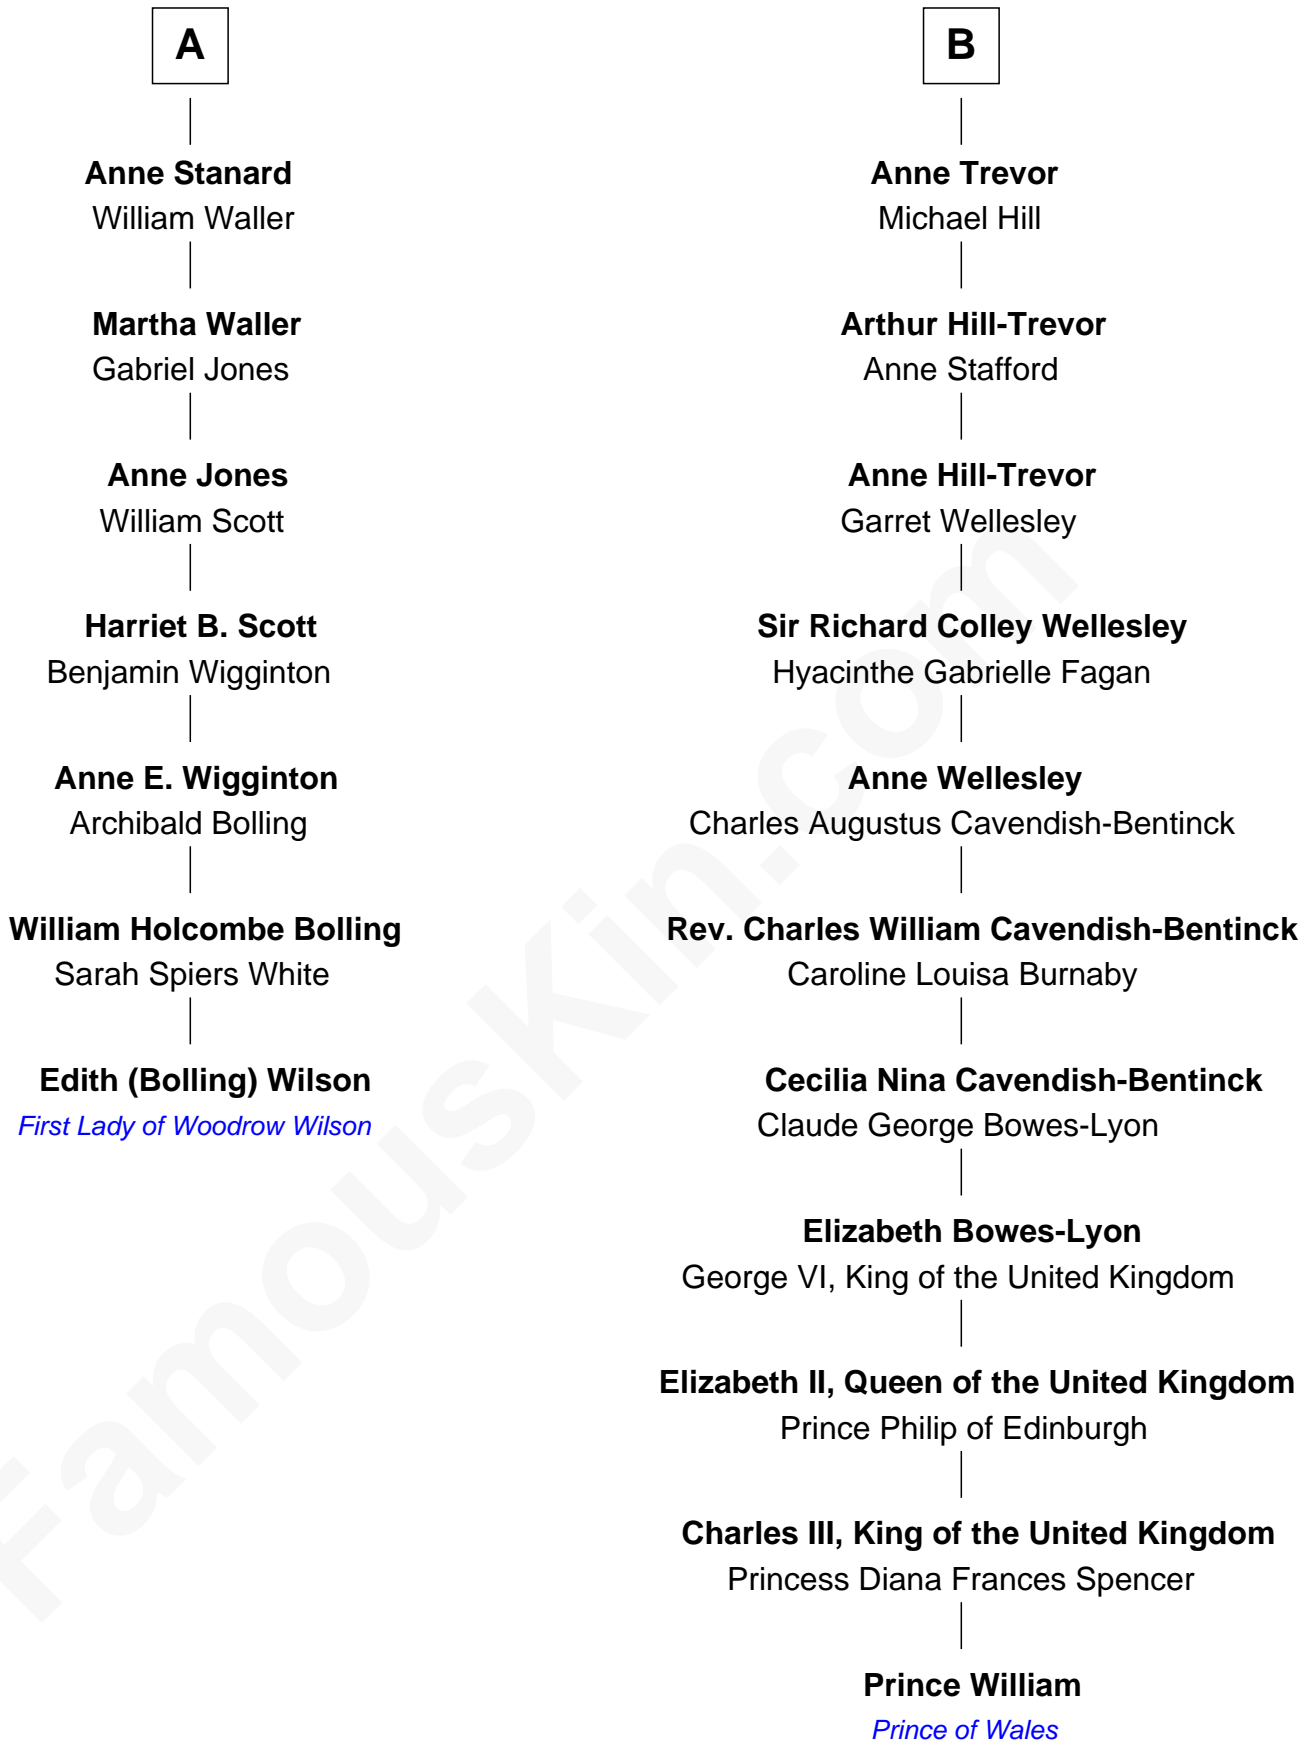

FamousKin.com

Relationship Chart of

Edith (Bolling) Wilson

First Lady of President Woodrow Wilson

13th cousin 4 times removed of

Prince William

Prince of Wales

William Gerard

Elizabeth Byron

William photo by [InSapphoWeTrust](#) (CC BY-SA 2.0)