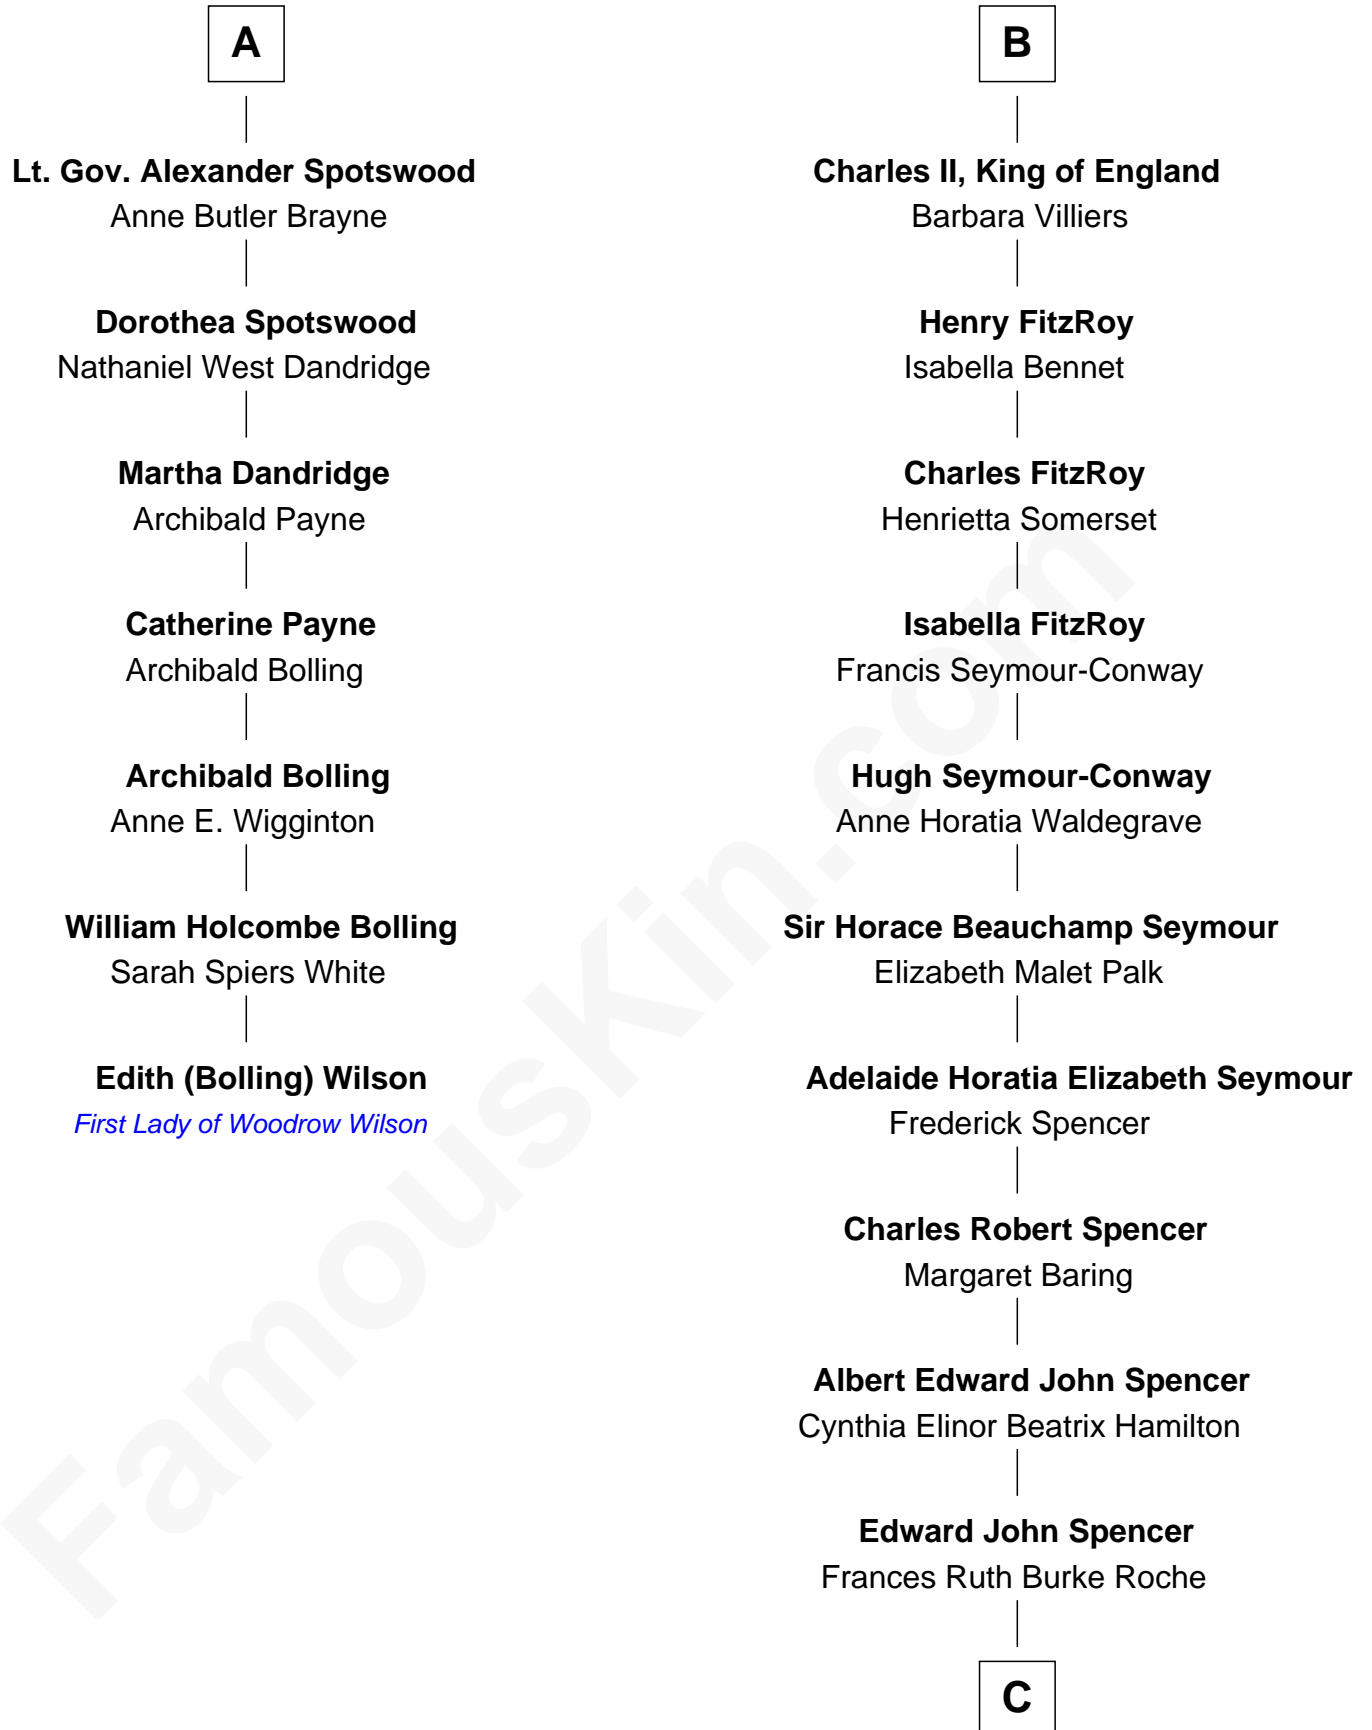

FamousKin.com

Relationship Chart of

Edith (Bolling) Wilson

First Lady of President Woodrow Wilson

13th cousin 5 times removed of

Prince William

Prince of Wales

C

Princess Diana Frances Spencer
Charles III, King of the United Kingdom

Prince William
Prince of Wales

FamousKin.com