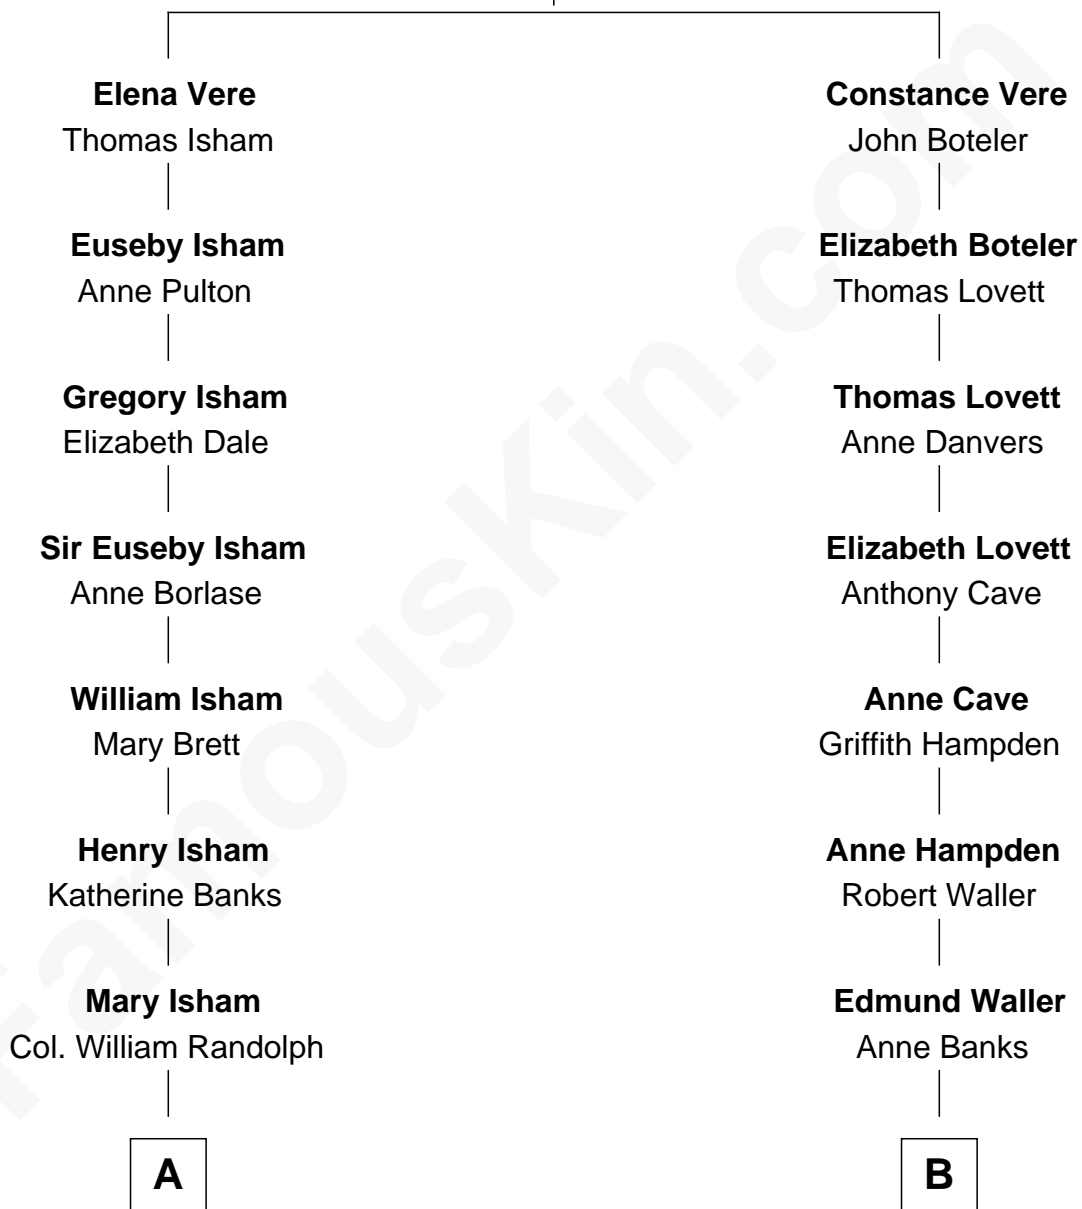

FamousKin.com

Relationship Chart of

Edith (Bolling) Wilson

First Lady of President Woodrow Wilson

13th cousin 6 times removed of

Prince William

Prince of Wales

Richard Vere

Isabel Green

C

Edward John Spencer
Frances Ruth Burke Roche

Princess Diana Frances Spencer
Charles III, King of the United Kingdom

Prince William
Prince of Wales