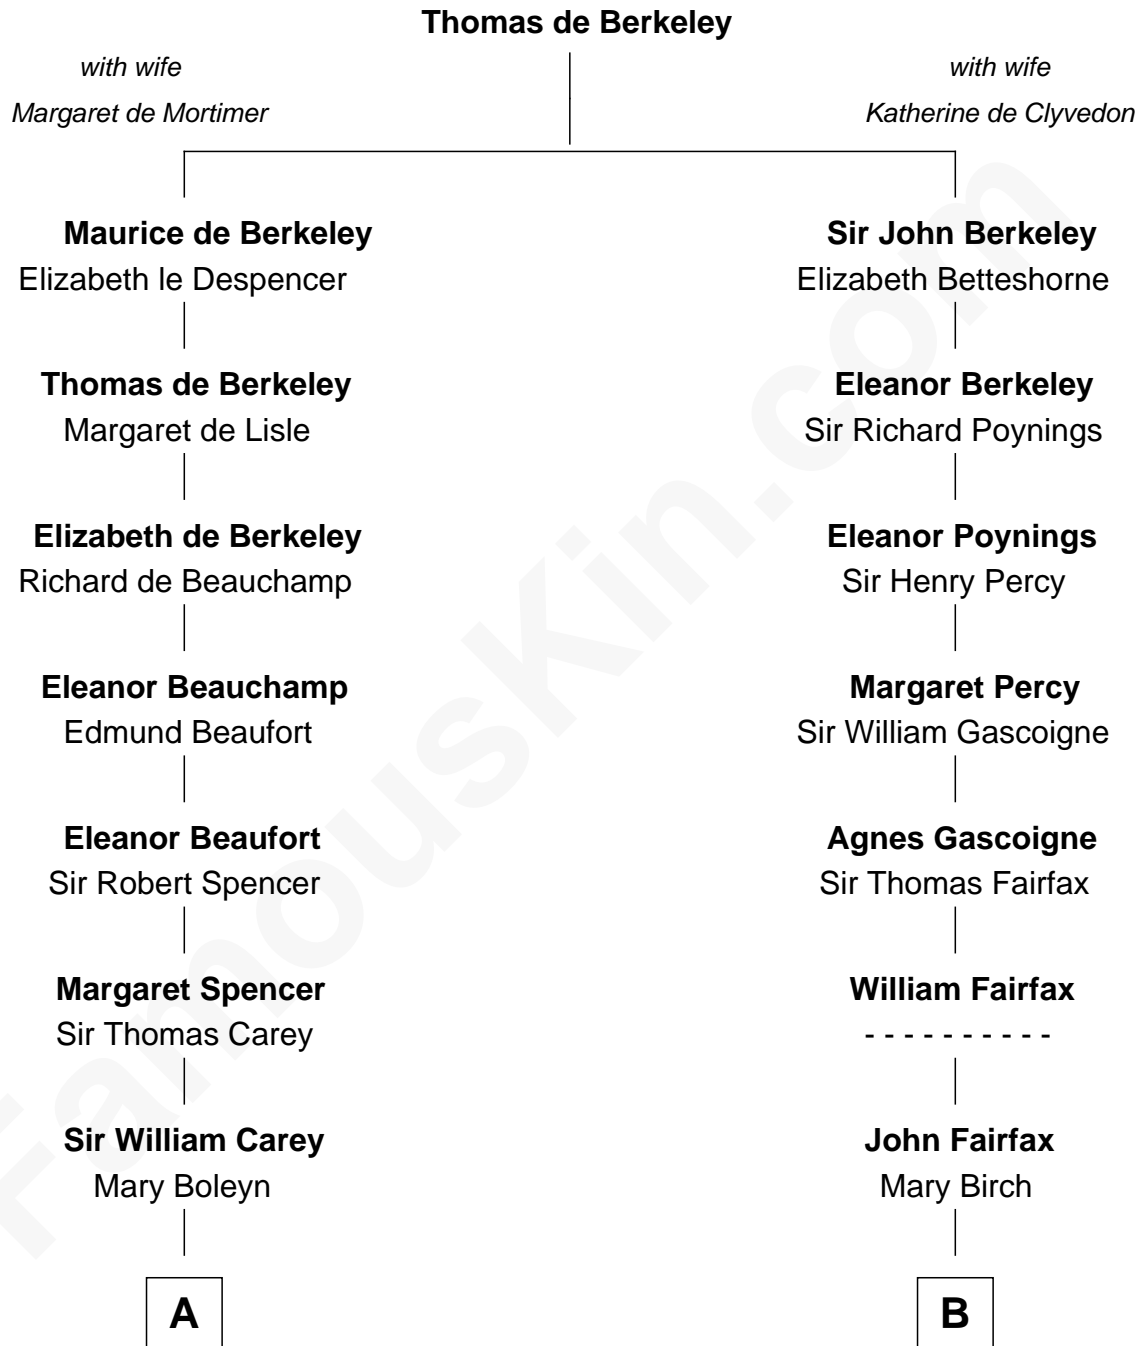

FamousKin.com

Relationship Chart of

Edith (Bolling) Wilson

First Lady of President Woodrow Wilson

18th cousin 1 time removed of

Catherine Middleton

Princess of Wales

C

William Holcombe Bolling

Sarah Spiers White

Edith (Bolling) Wilson

First Lady of Woodrow Wilson

D

Peter Francis Middleton

Valerie Glassborow

Michael Francis Middleton

Carole Elizabeth Goldsmith

Catherine Middleton

Princess of Wales