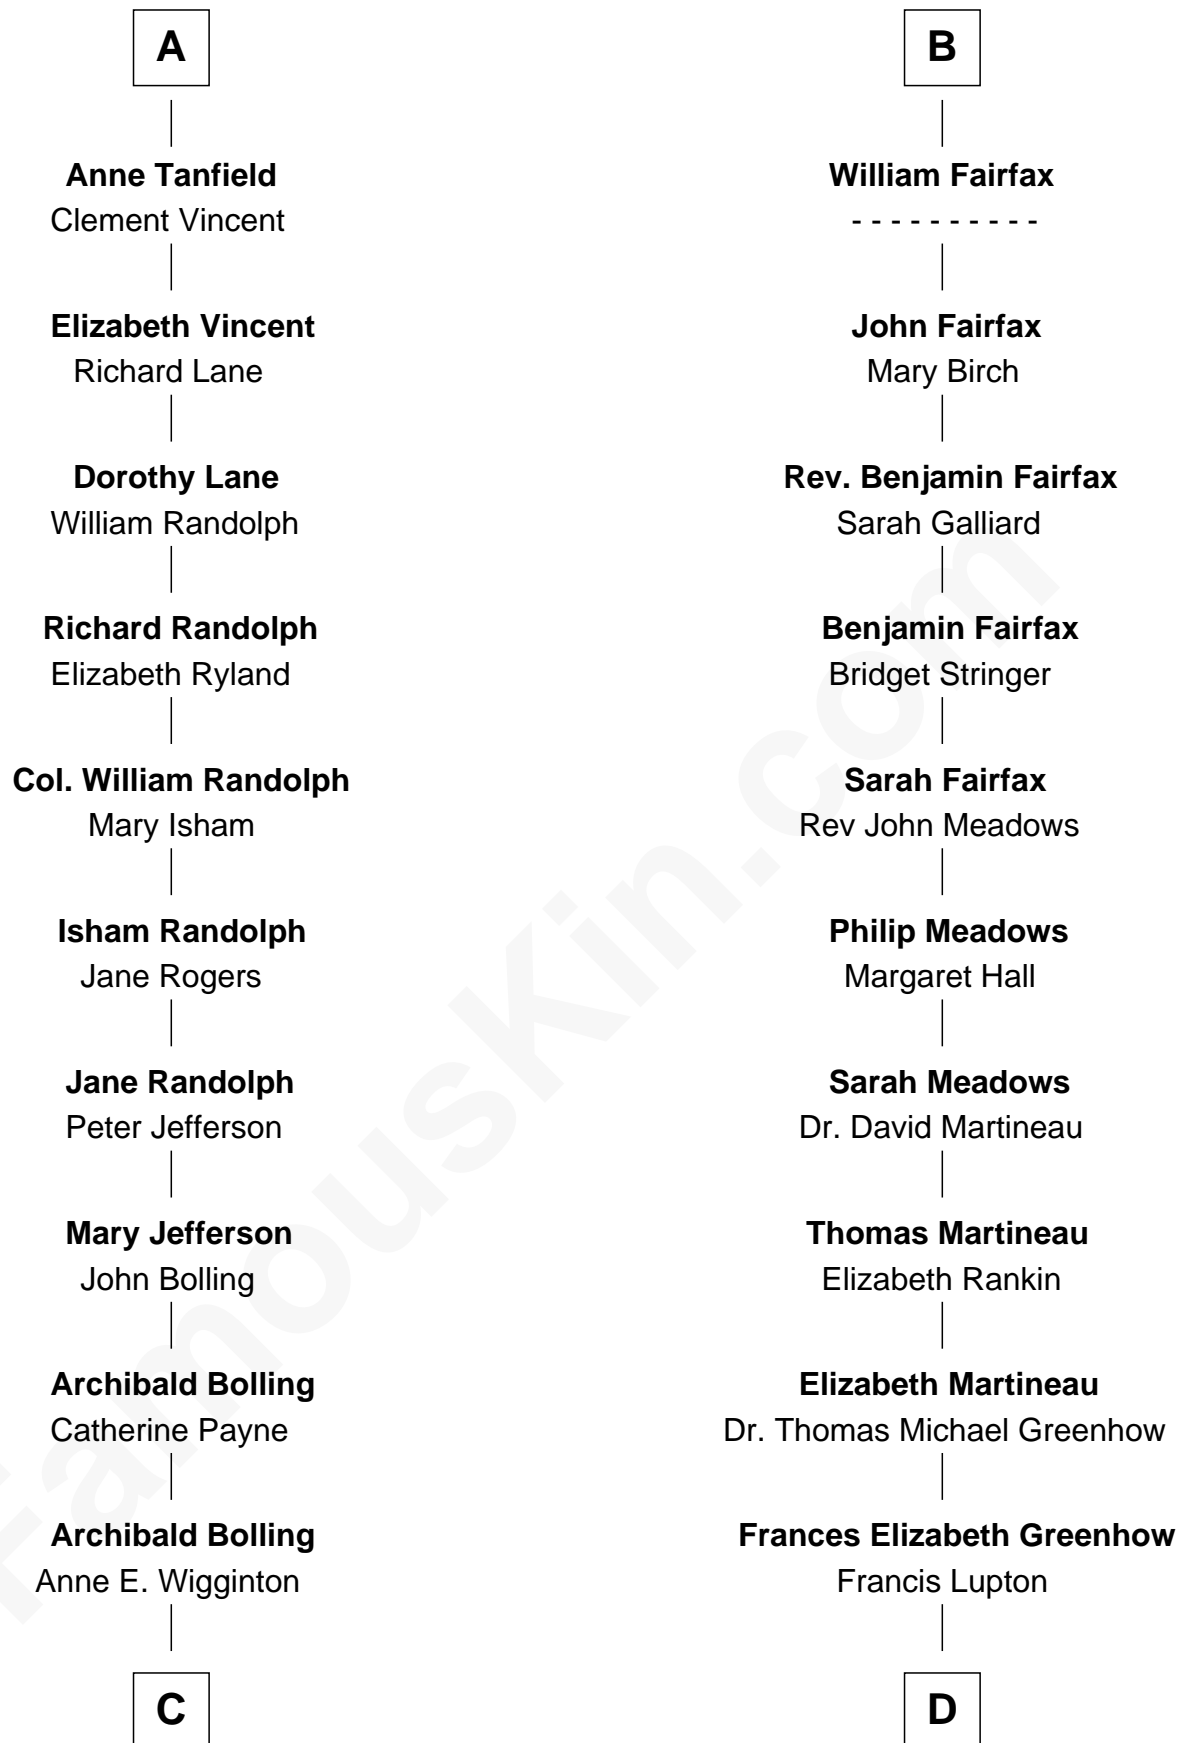

FamousKin.com

Relationship Chart of

Edith (Bolling) Wilson

First Lady of President Woodrow Wilson

18th cousin 3 times removed of

Catherine Middleton

Princess of Wales

Elizabeth de Badlesmere

with husband
Sir William de Bohun

with husband
Sir Edmund Mortimer

C

William Holcombe Bolling

Sarah Spiers White

Edith (Bolling) Wilson

First Lady of Woodrow Wilson

D