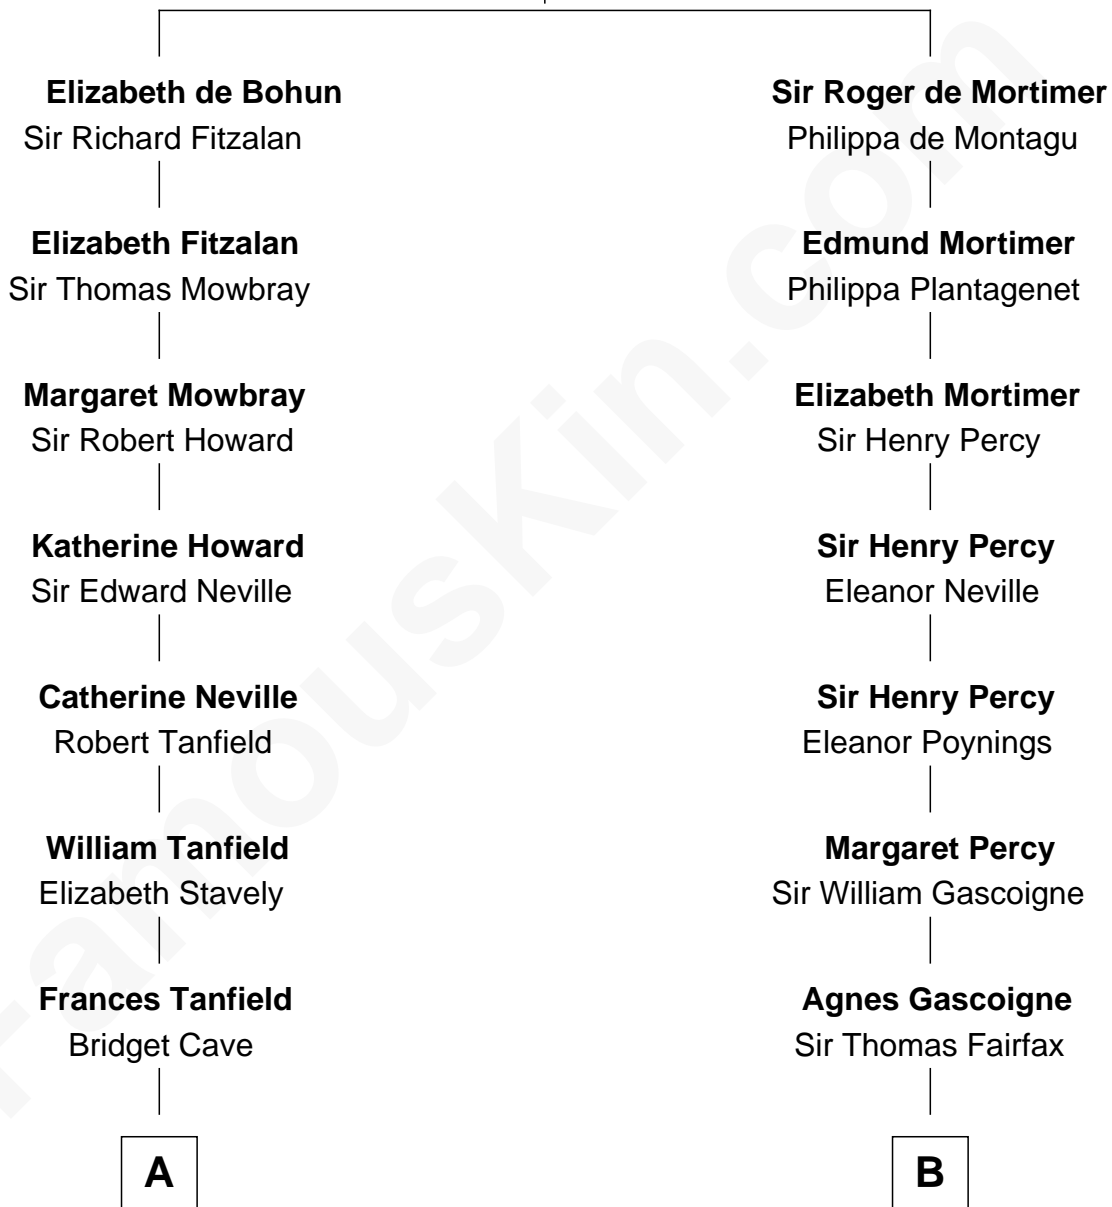

FamousKin.com

Relationship Chart of

Edith (Bolling) Wilson

First Lady of President Woodrow Wilson

18th cousin 3 times removed of

Catherine Middleton

Princess of Wales

Elizabeth de Badlesmere

with husband
Sir William de Bohun

with husband
Sir Edmund Mortimer

C

William Holcombe Bolling

Sarah Spiers White

Edith (Bolling) Wilson

First Lady of Woodrow Wilson

D