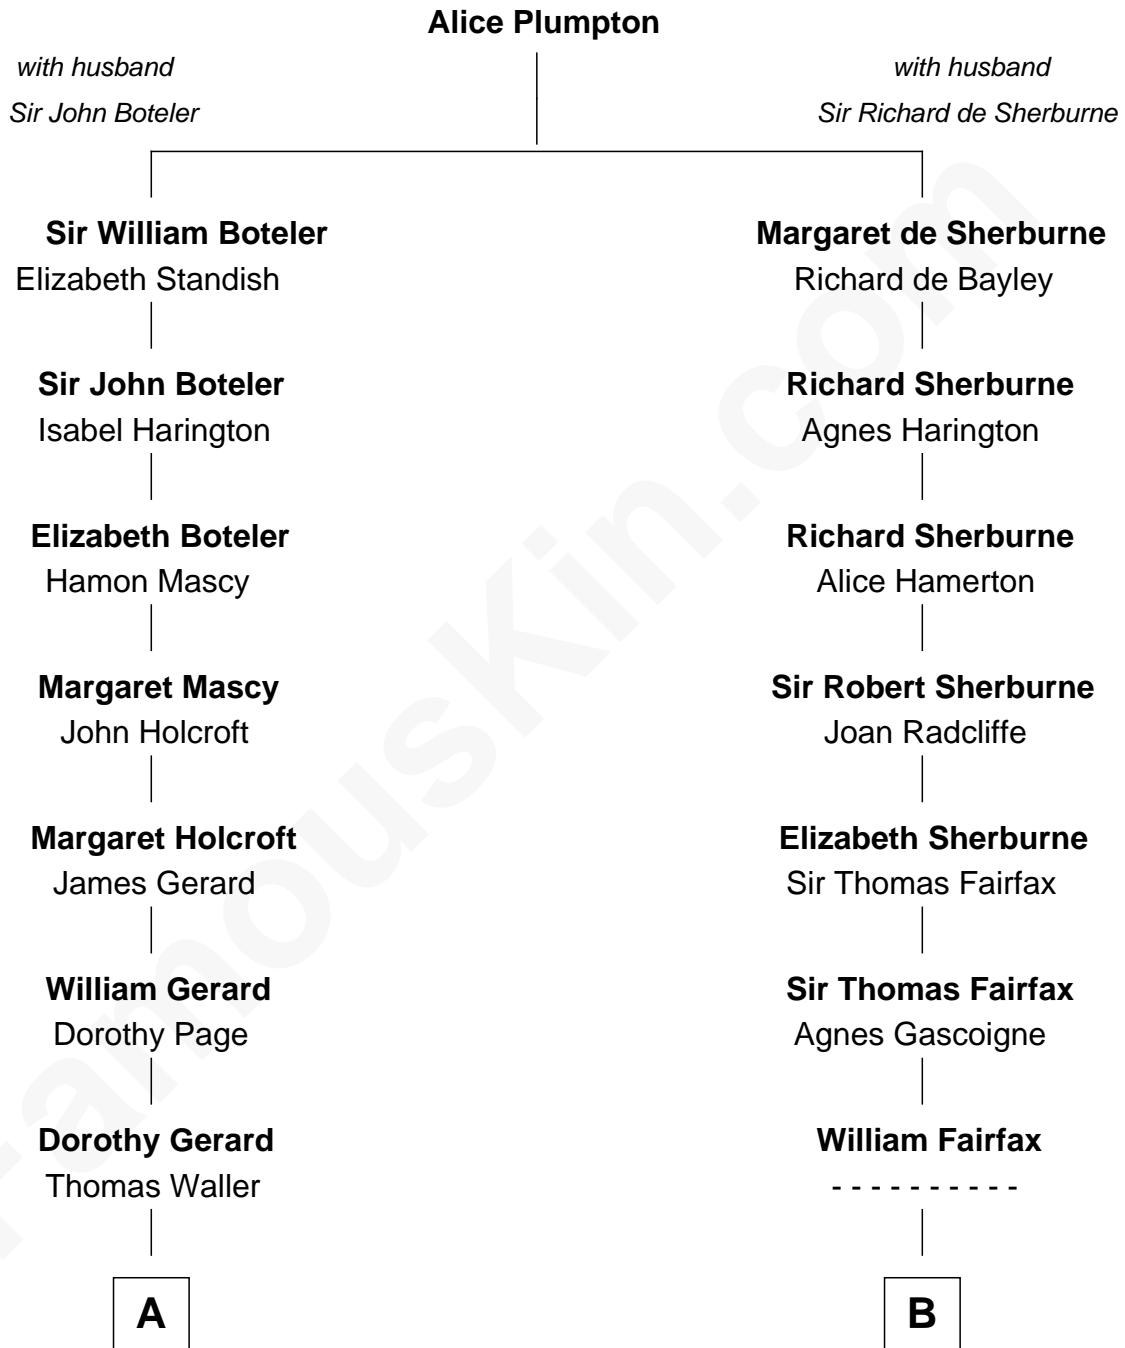

FamousKin.com

Relationship Chart of

Edith (Bolling) Wilson

First Lady of President Woodrow Wilson

17th cousin 3 times removed of

Catherine Middleton

Princess of Wales

C

Olive Christina Lupton

Richard Noel Middleton

Peter Francis Middleton

Valerie Glassborow

Michael Francis Middleton

Carole Elizabeth Goldsmith

Catherine Middleton

Princess of Wales