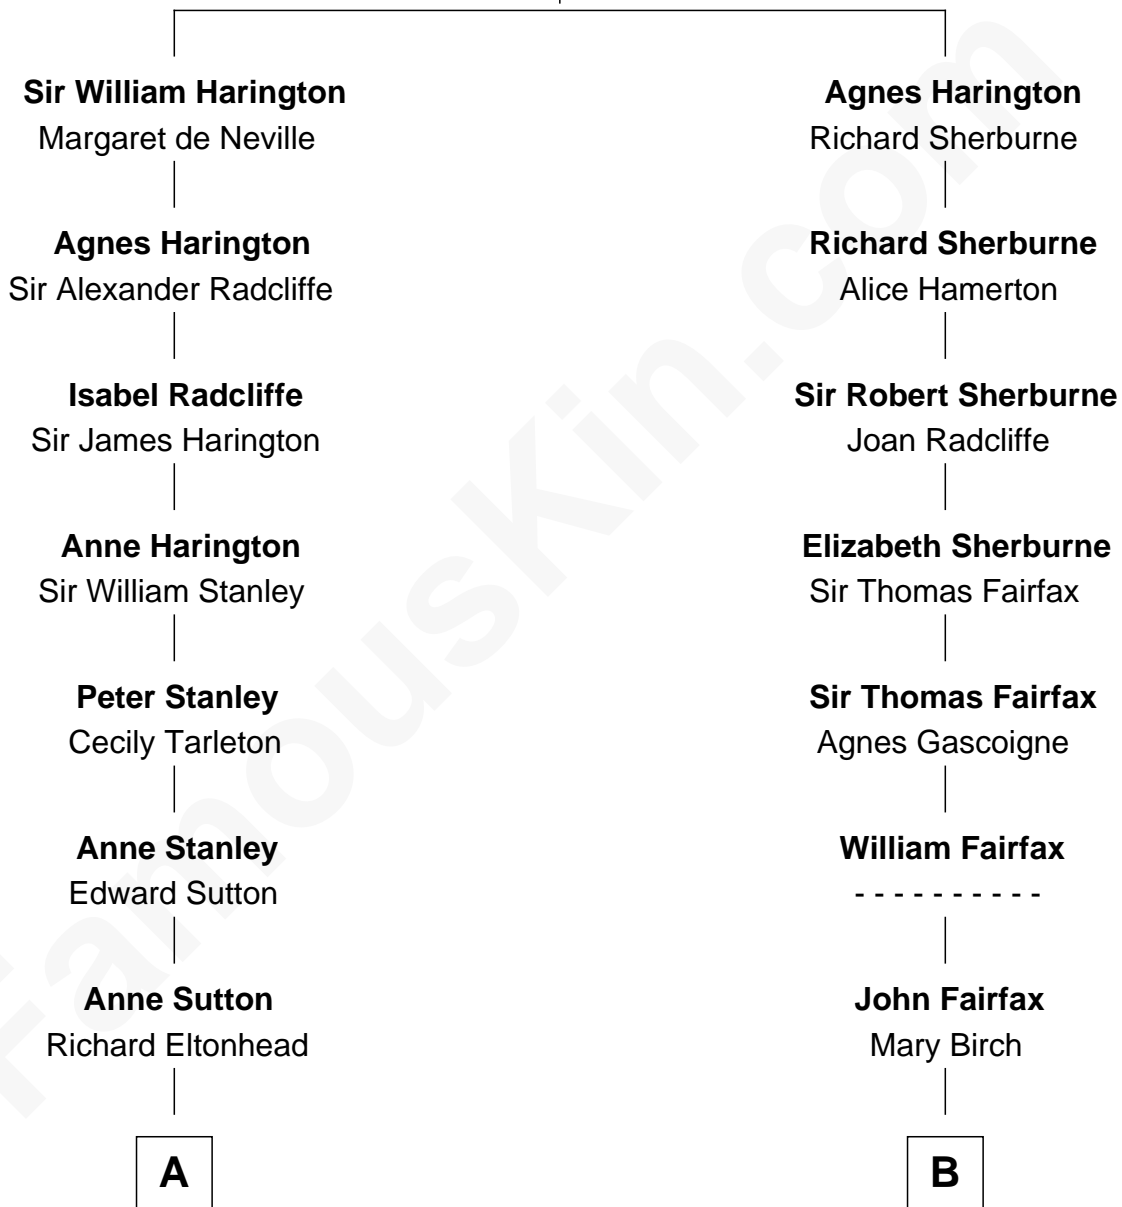

FamousKin.com

Relationship Chart of

Edith (Bolling) Wilson

First Lady of President Woodrow Wilson

16th cousin 3 times removed of

Catherine Middleton

Princess of Wales

Sir Nicholas Harington

Isabel English

C

Peter Francis Middleton

Valerie Glassborow

Michael Francis Middleton

Carole Elizabeth Goldsmith

Catherine Middleton

Princess of Wales