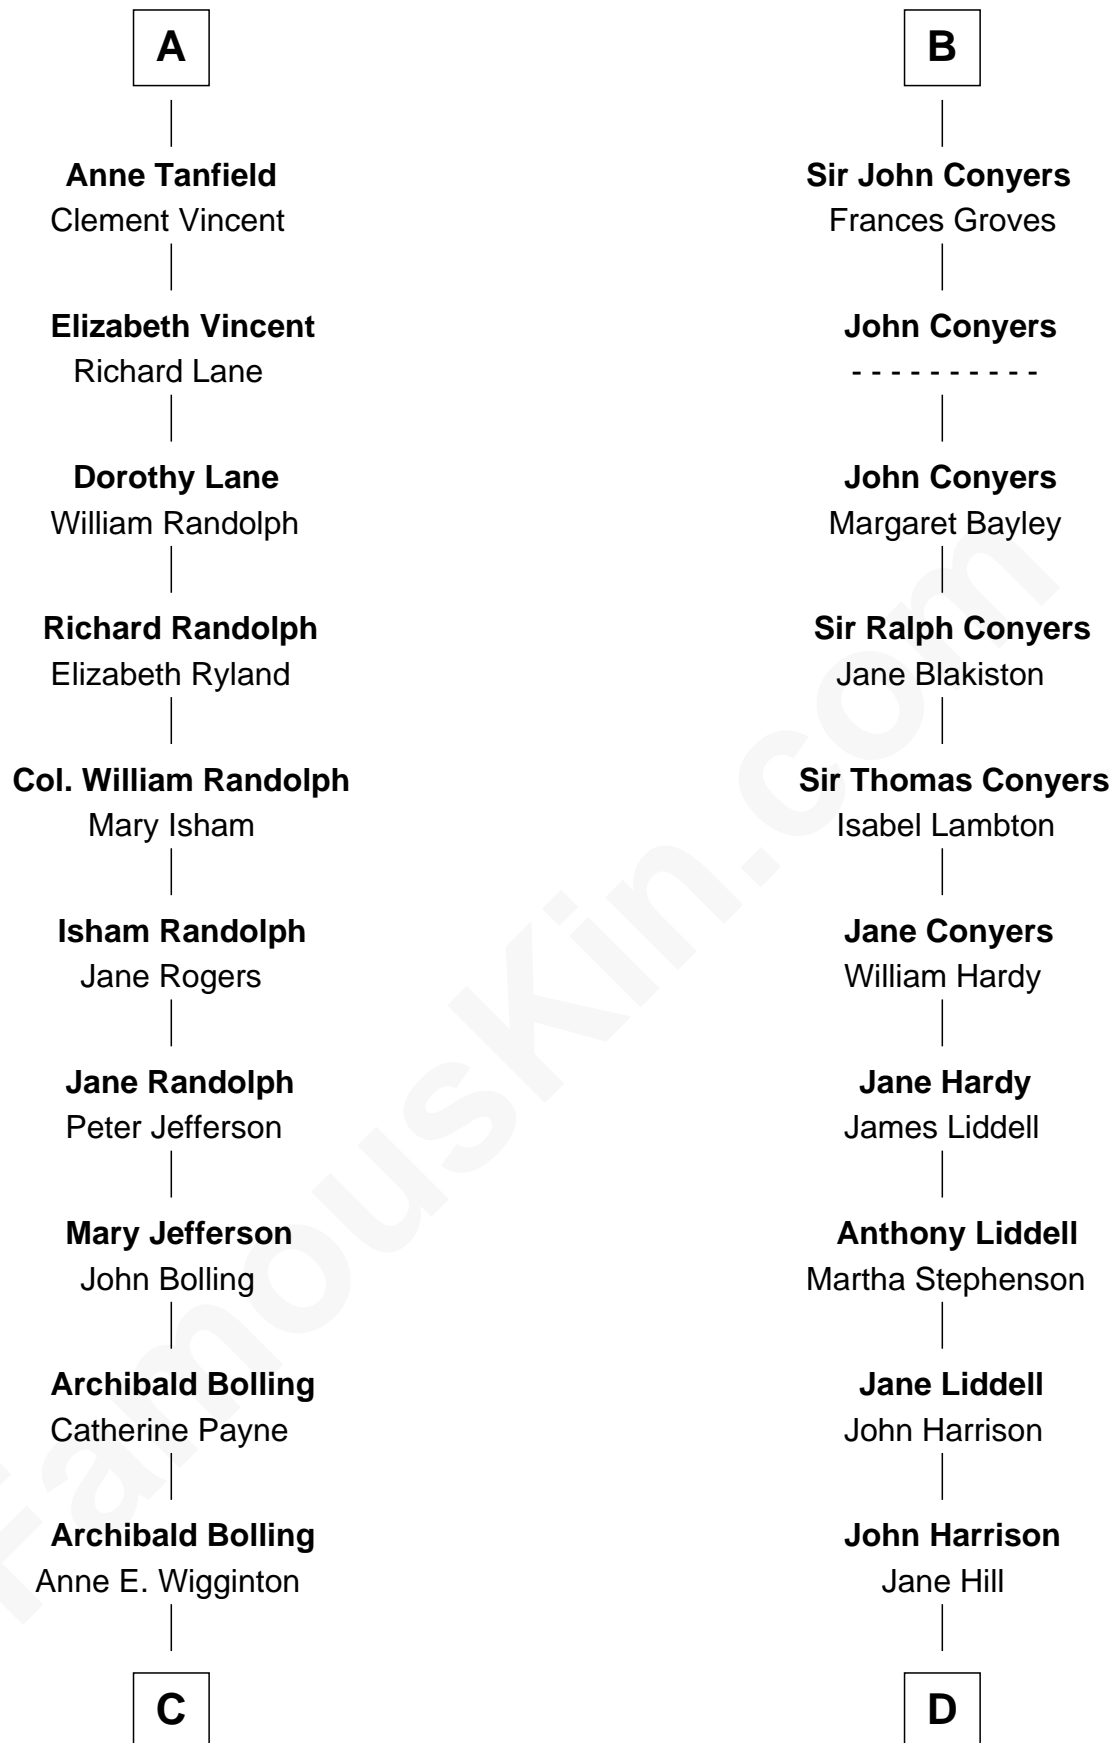

## Relationship Chart of

### Edith (Bolling) Wilson

*First Lady of President Woodrow Wilson*

18th cousin 2 times removed of

### Catherine Middleton

*Princess of Wales*

**C**

**William Holcombe Bolling**

Sarah Spiers White

**Edith (Bolling) Wilson**

*First Lady of Woodrow Wilson*

**D**