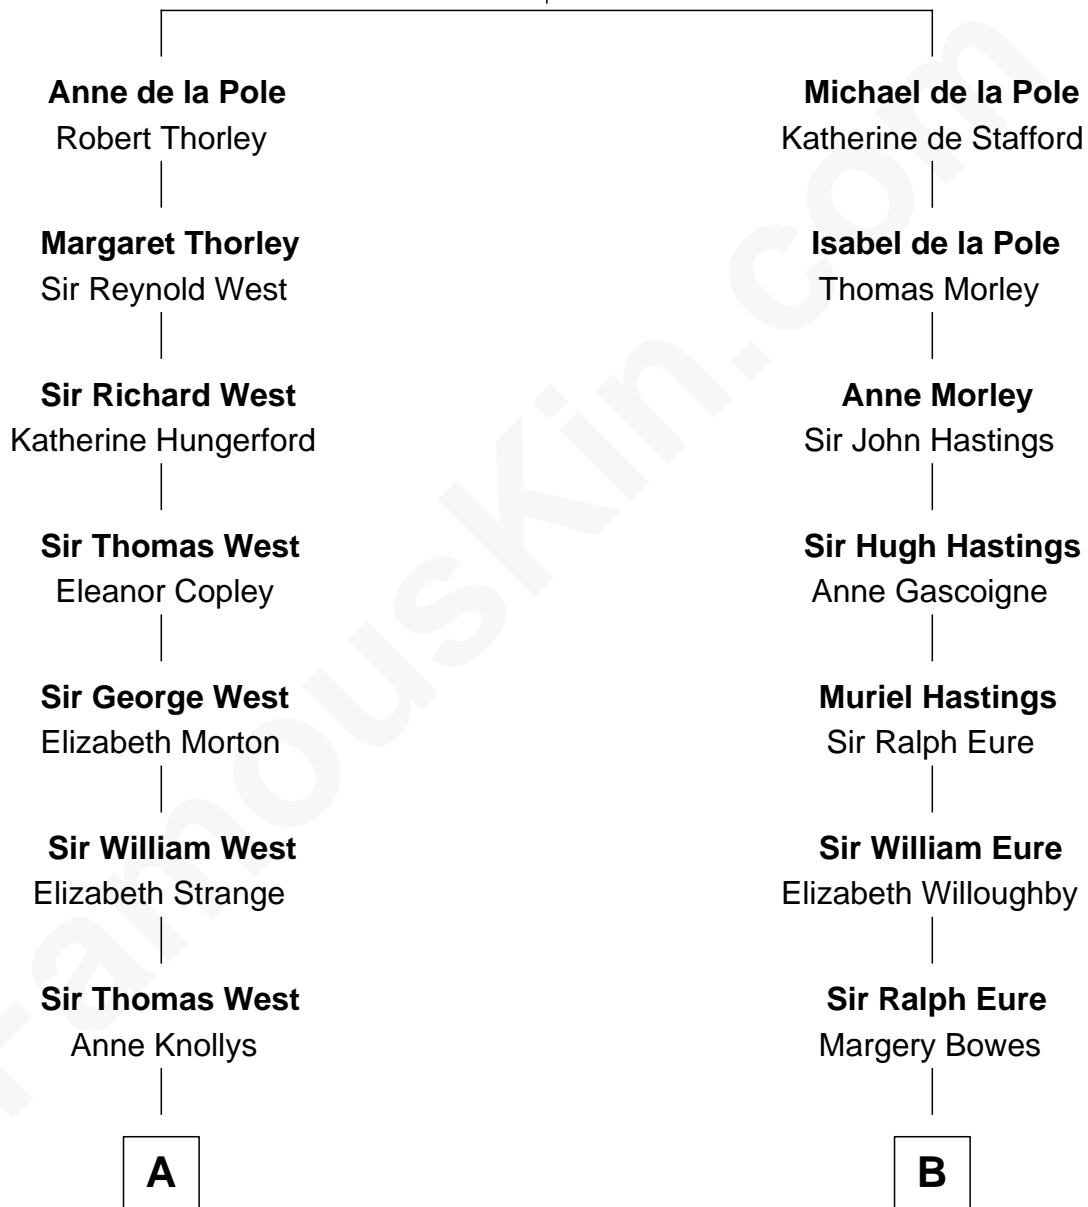

FamousKin.com
Relationship Chart of
Edith (Bolling) Wilson

First Lady of President Woodrow Wilson

16th cousin 5 times removed of

Catherine Middleton
Princess of Wales

Sir Michael de la Pole
 Katherine Wingfield

C

John Harrison

Jane Hill

Thomas Harrison

Elizabeth Mary Temple

Dorothy Harrison

Ronald John James Goldsmith

Carole Elizabeth Goldsmith