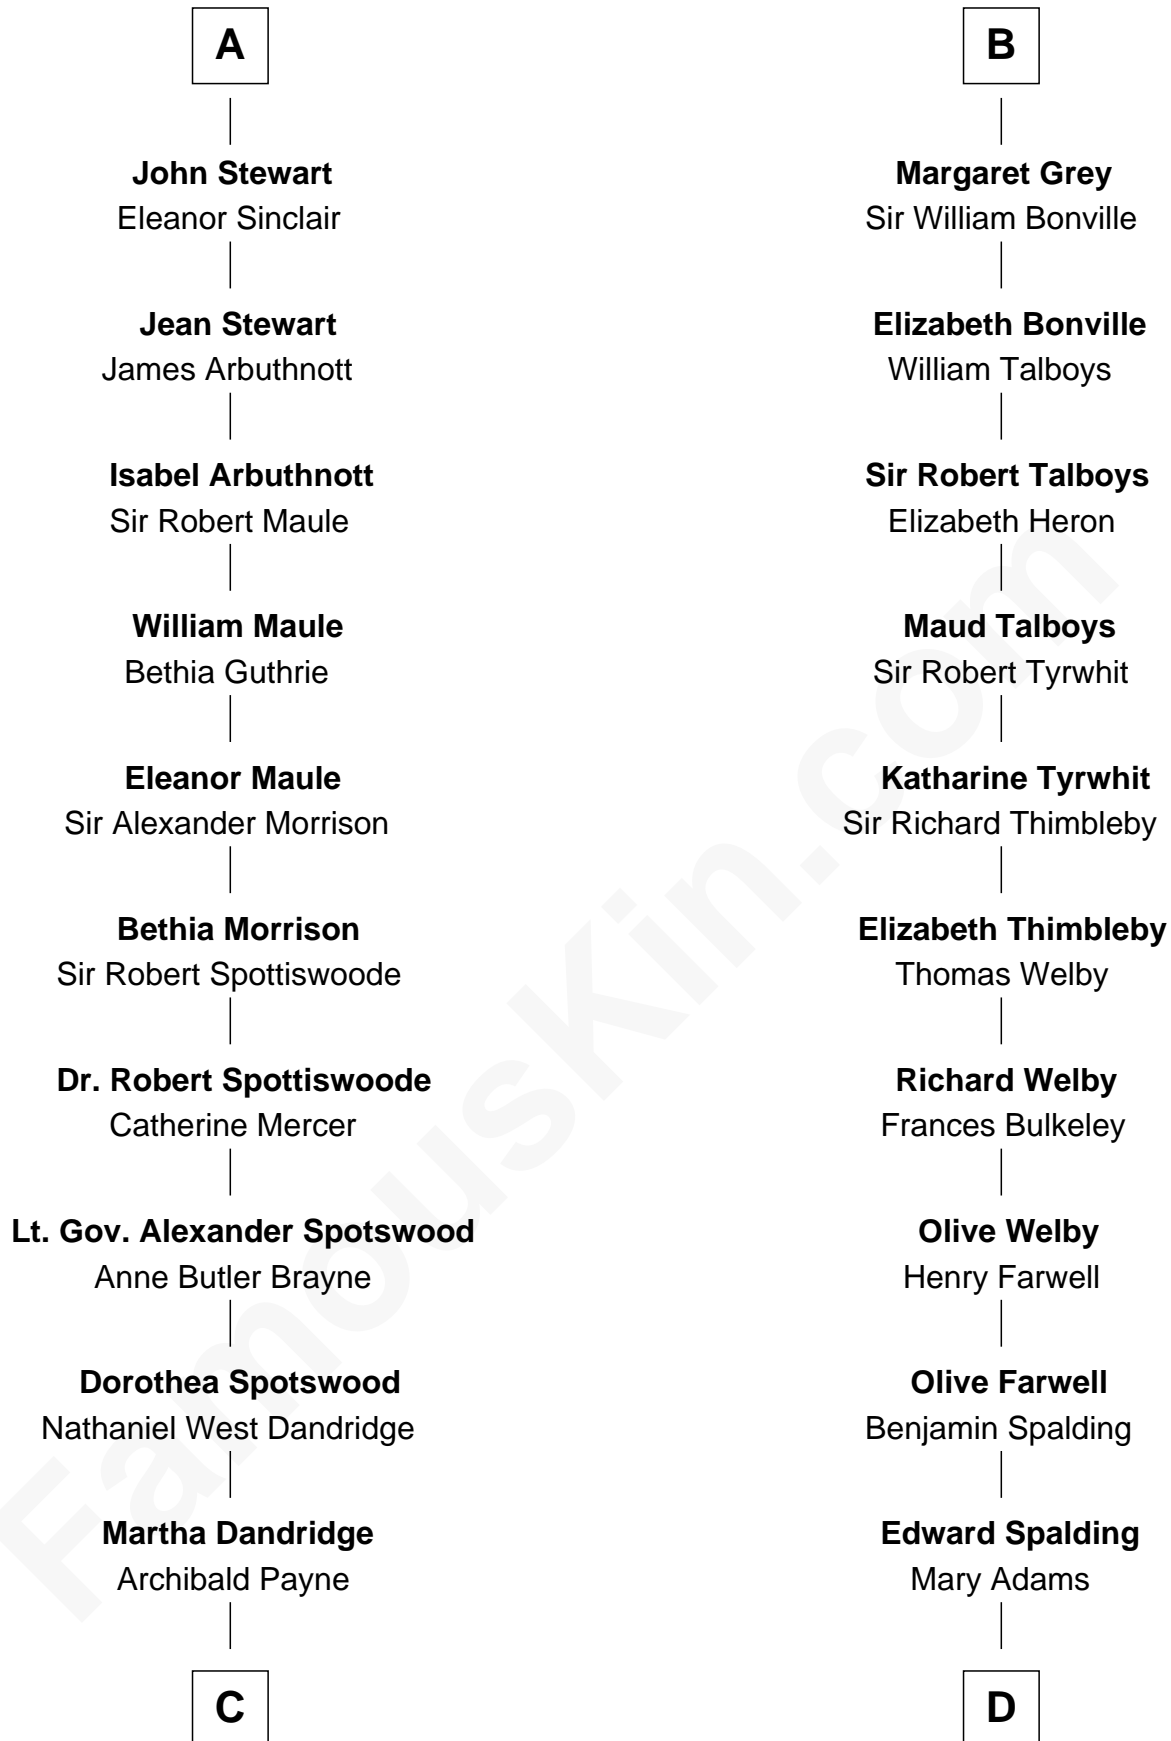

FamousKin.com

Relationship Chart of

Edith (Bolling) Wilson

First Lady of President Woodrow Wilson

20th cousin 1 time removed of

William Rufus Day

36th U.S. Secretary of State

C

Catherine Payne
Archibald Bolling

Archibald Bolling
Anne E. Wigginton

William Holcombe Bolling
Sarah Spiers White

Edith (Bolling) Wilson
First Lady of Woodrow Wilson

D

Ebenezer Spalding
Mary Fassett

Dr. Rufus Spalding
Lydia Paine