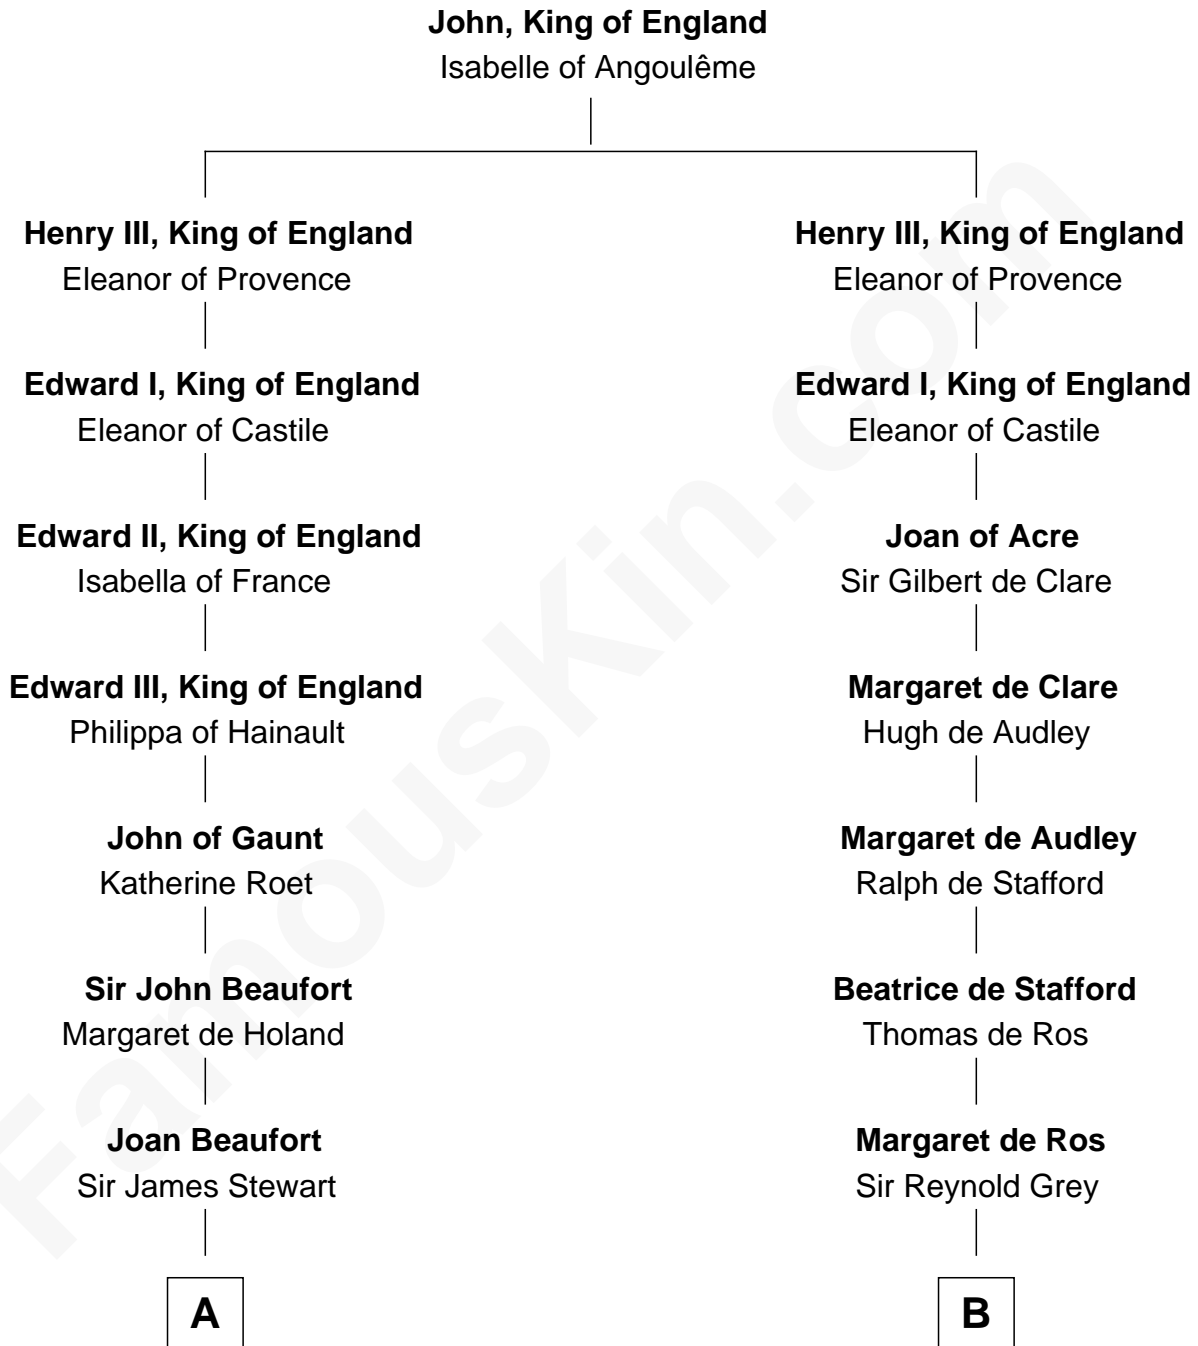

FamousKin.com

Relationship Chart of

Edith (Bolling) Wilson

First Lady of President Woodrow Wilson

20th cousin 1 time removed of

William Rufus Day

36th U.S. Secretary of State

C