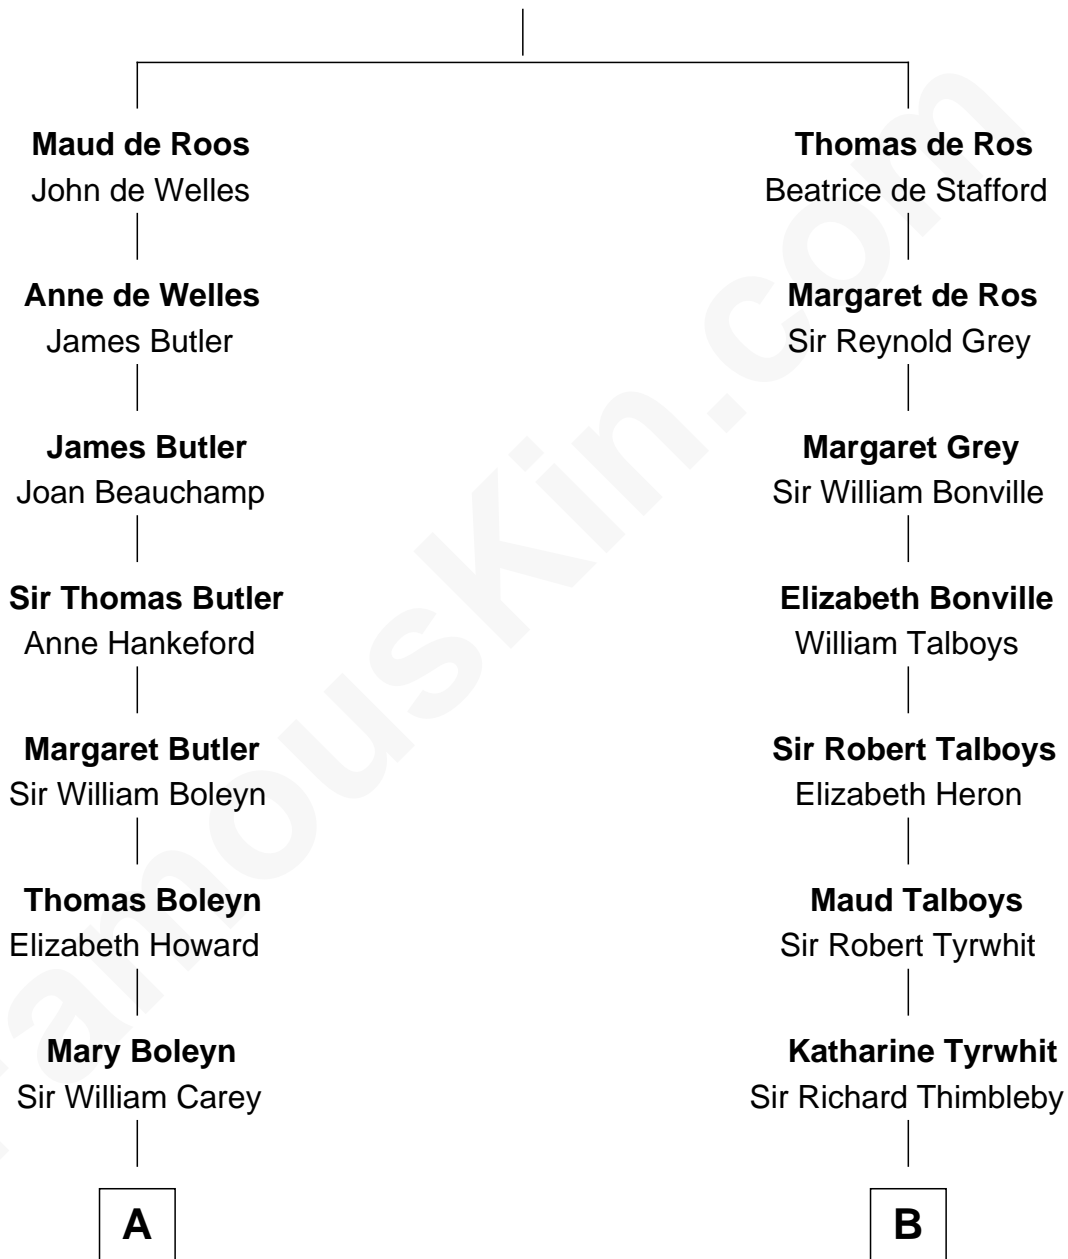

FamousKin.com

Relationship Chart of

Edith (Bolling) Wilson

First Lady of President Woodrow Wilson

16th cousin 2 times removed of

William Rufus Day

36th U.S. Secretary of State

Sir William de Ros
Margery de Badlesmere

C

William Holcombe Bolling

Sarah Spiers White

Edith (Bolling) Wilson

First Lady of Woodrow Wilson

FamousKin.com