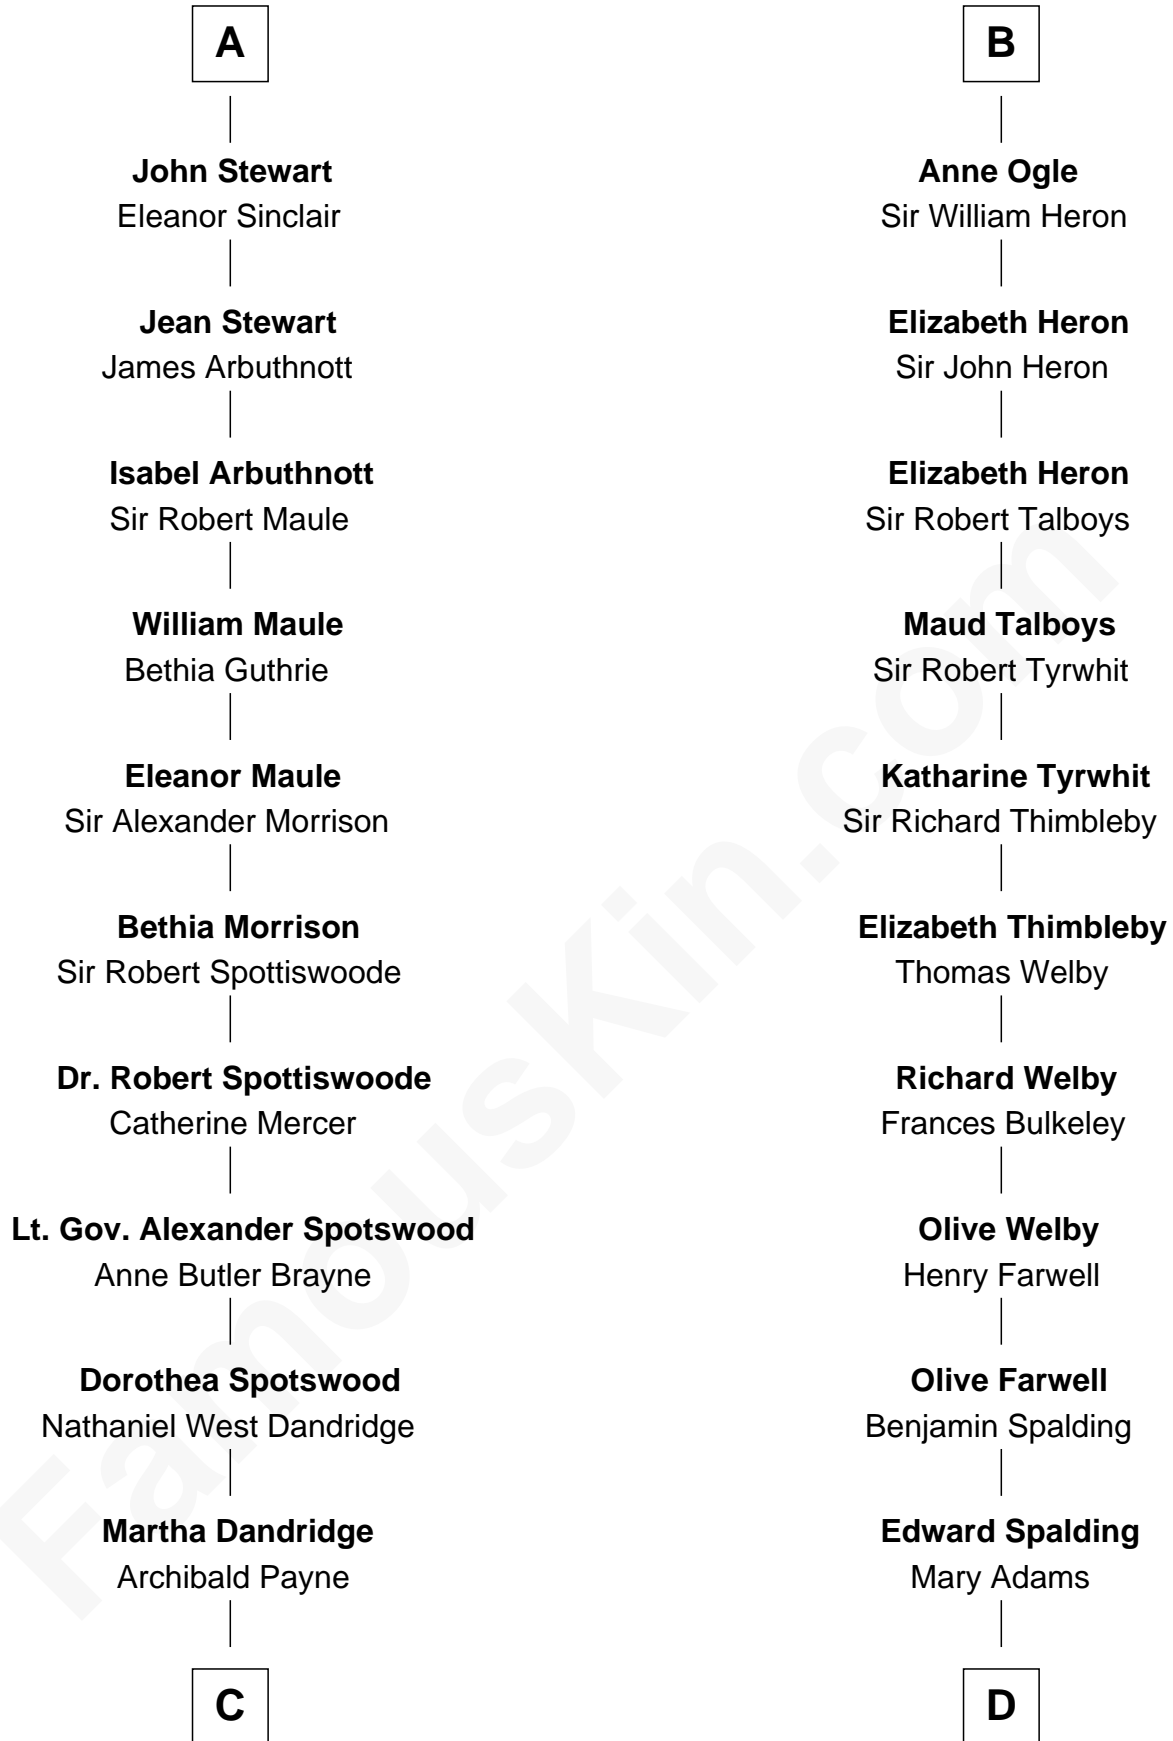

FamousKin.com

Relationship Chart of

Edith (Bolling) Wilson

First Lady of President Woodrow Wilson

20th cousin 1 time removed of

William Rufus Day

36th U.S. Secretary of State

Henry II, Duke of Brabant
Marie of Hohenstaufen

Joan Beaufort
Sir James Stewart

A

Matilda of Brabant
Robert I, Count of Artois

Blanche of Artois
Edmund Plantagenet

Henry Plantagenet
Maud de Chaworth

Joan of Lancaster
John de Mowbray

John de Mowbray
Elizabeth de Segrave

Joan de Mowbray
Sir Thomas Grey

Maud Grey
Sir Robert Ogle

B

C

Catherine Payne

Archibald Bolling

Archibald Bolling

Anne E. Wigginton