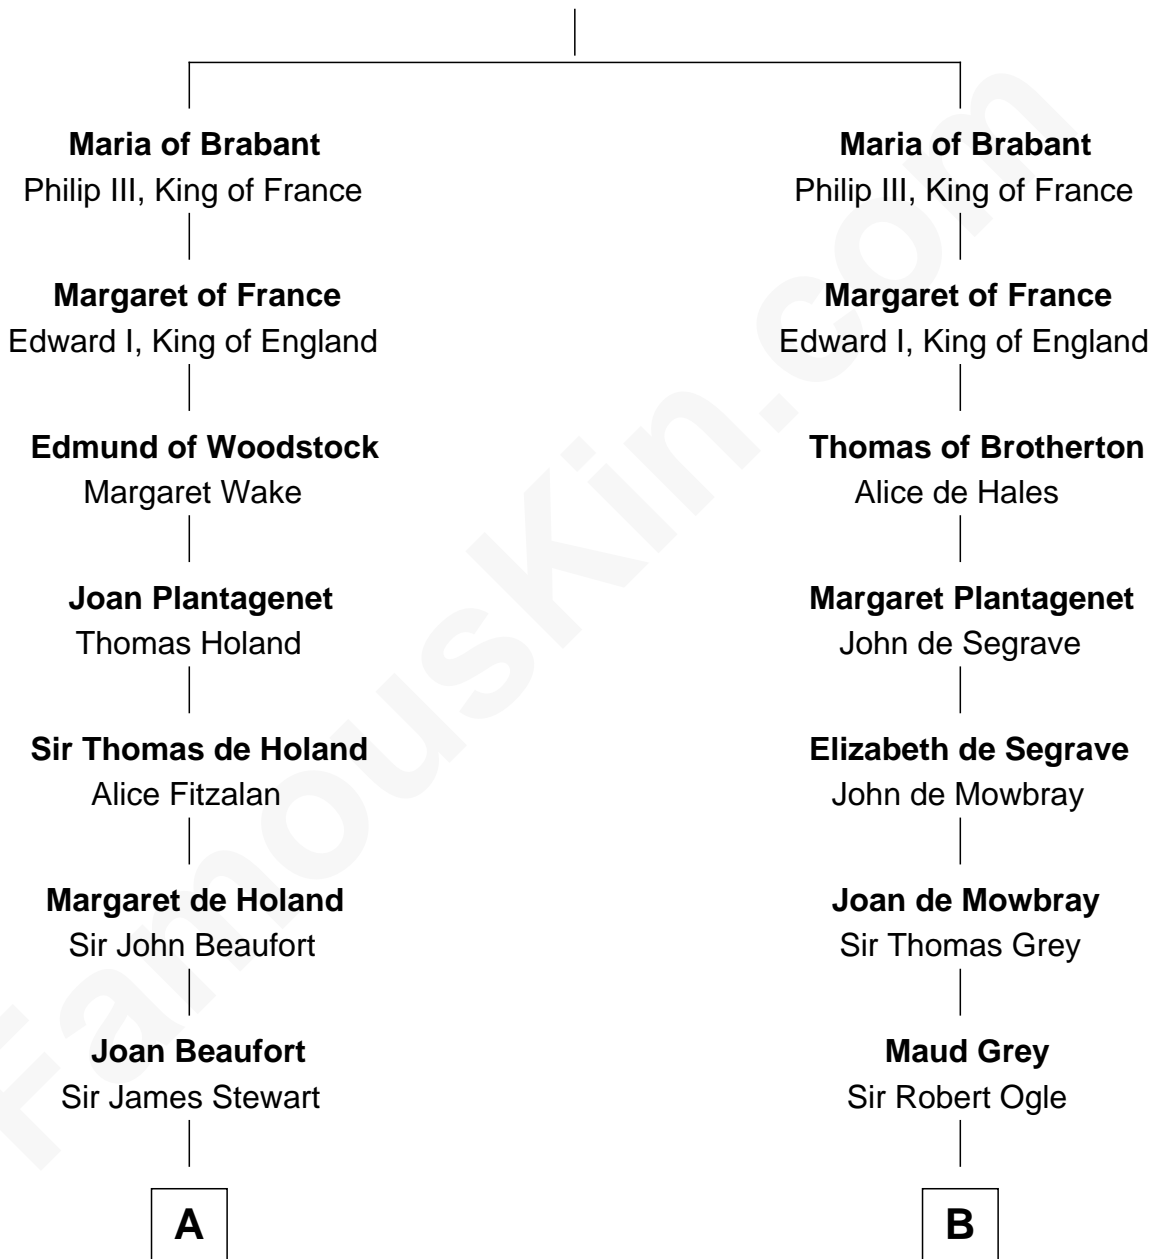

FamousKin.com

Relationship Chart of

Edith (Bolling) Wilson

First Lady of President Woodrow Wilson

20th cousin 1 time removed of

William Rufus Day

36th U.S. Secretary of State

Henry III, Duke of Brabant

Adelaide of Burgundy

C

Catherine Payne

Archibald Bolling

Archibald Bolling

Anne E. Wigginton

William Holcombe Bolling

Sarah Spiers White