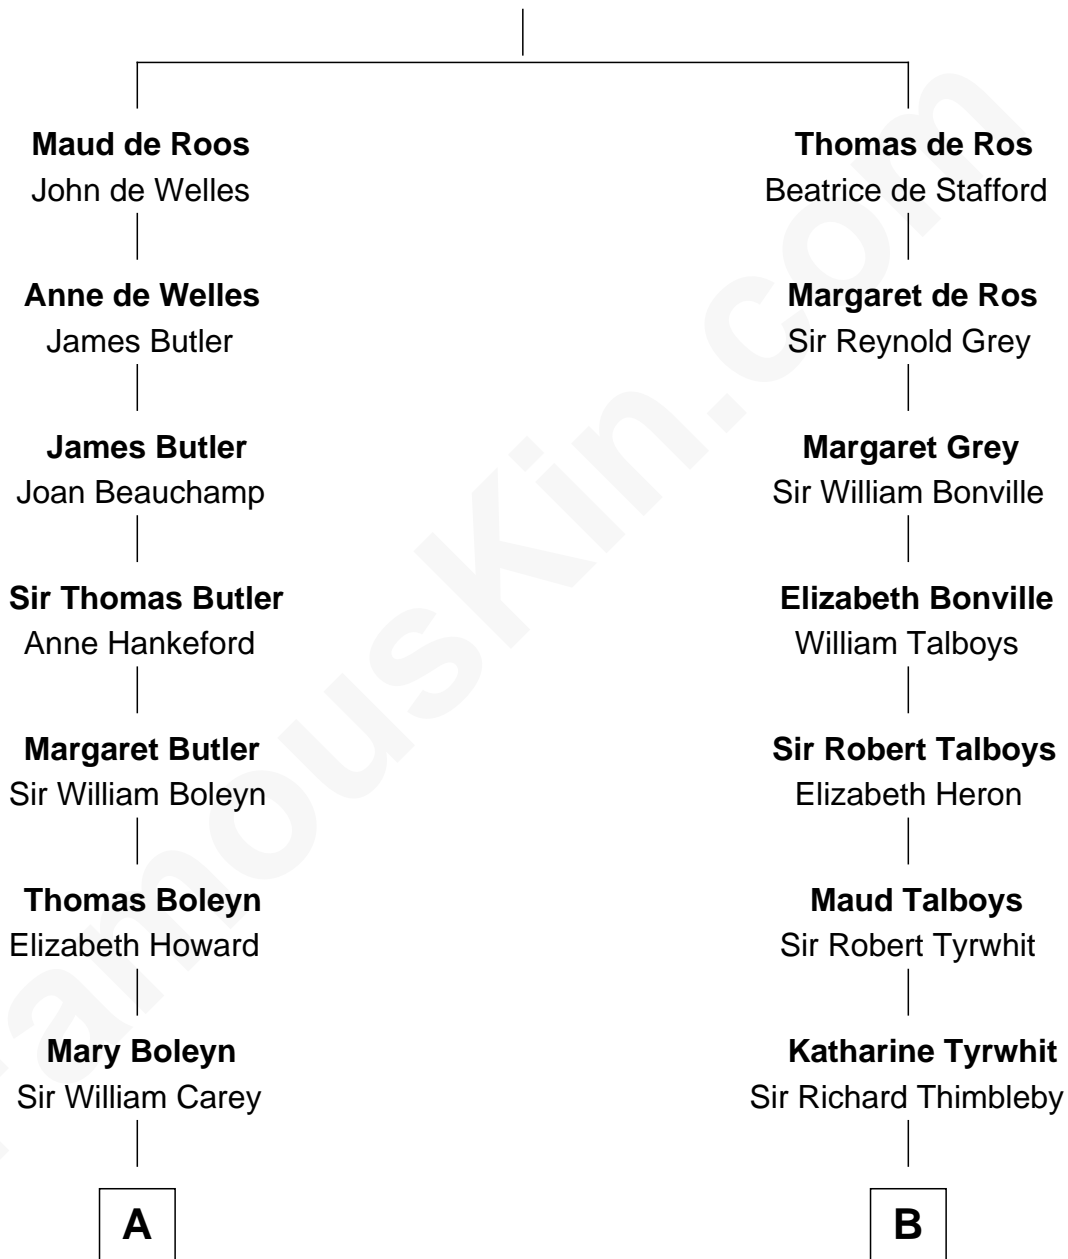

FamousKin.com

Relationship Chart of

Edith (Bolling) Wilson

First Lady of President Woodrow Wilson

18th cousin 2 times removed of

Anna Gunn

TV and Movie Actress

Sir William de Ros
Margery de Badlesmere

C

William Holcombe Bolling

Sarah Spiers White

Edith (Bolling) Wilson

First Lady of Woodrow Wilson

D

Luther N. Day

Ida McKinley Barber