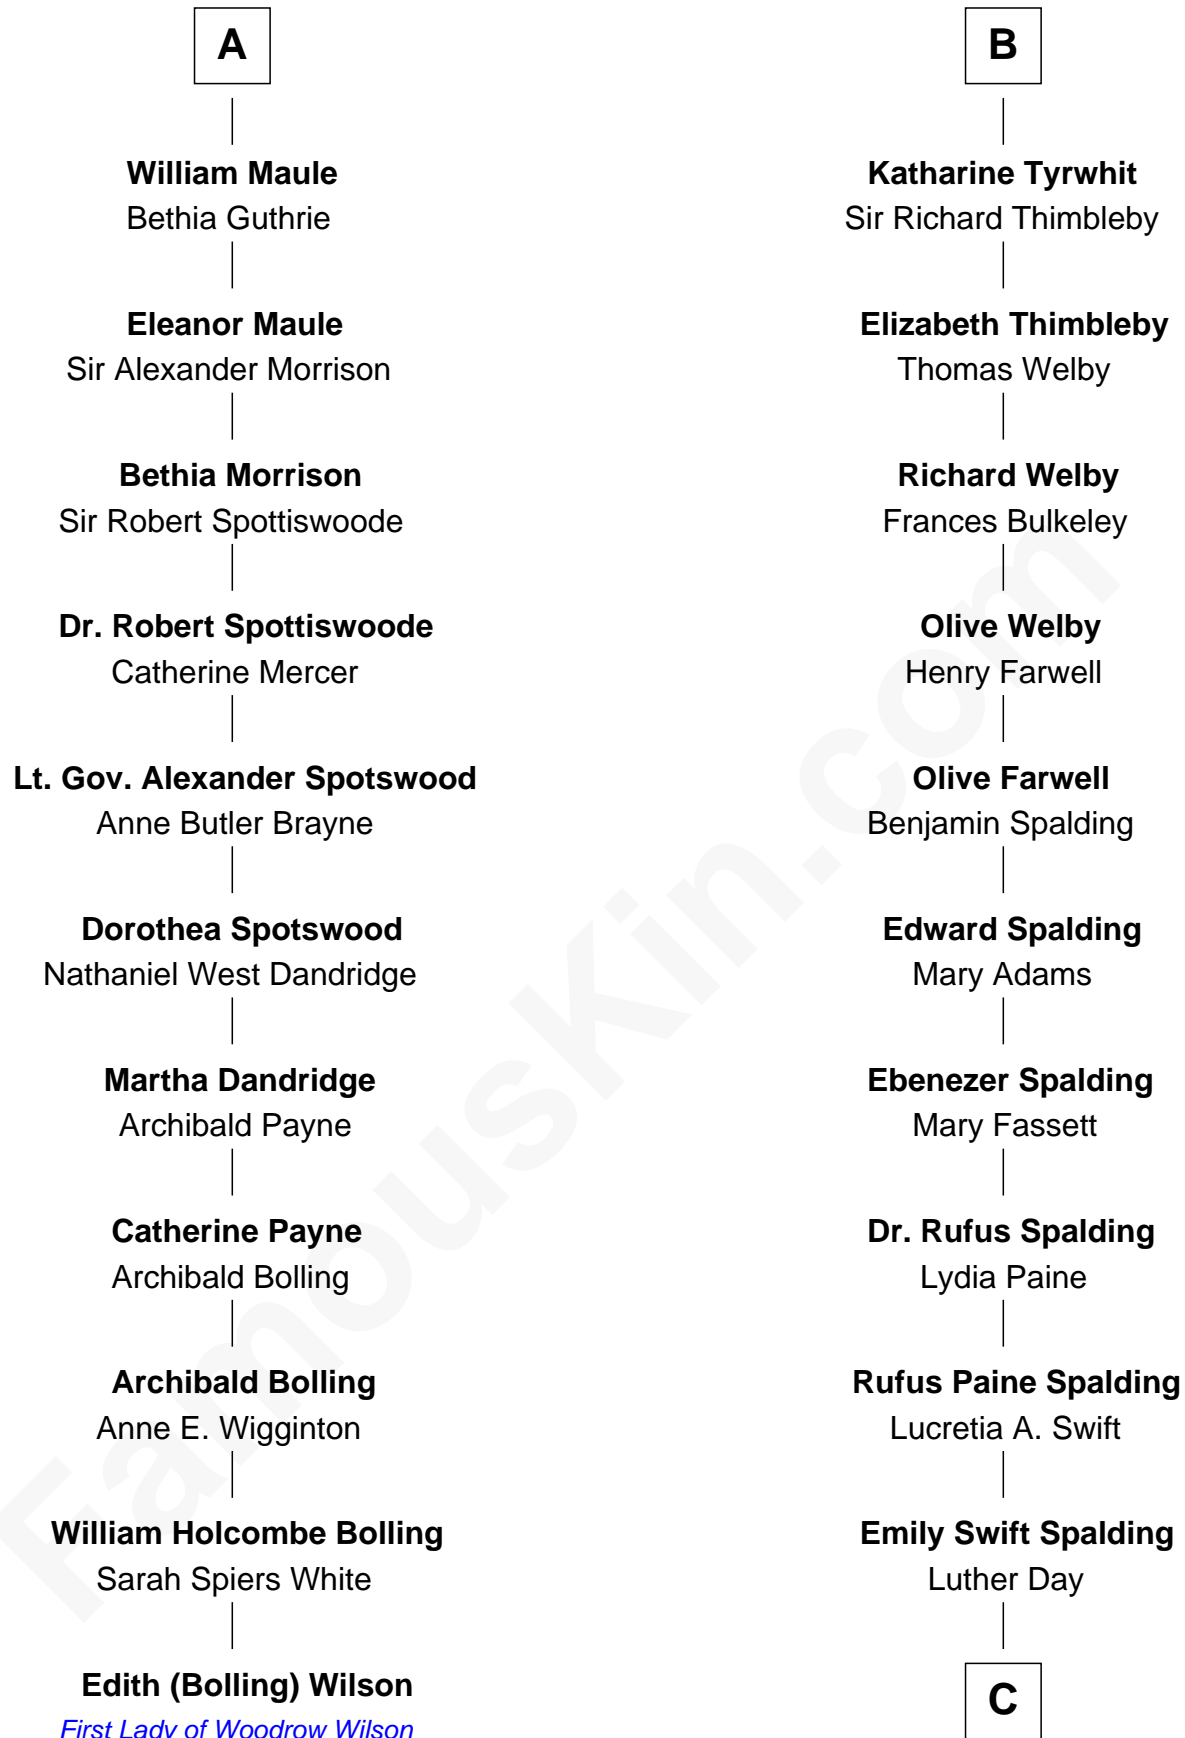

FamousKin.com

Relationship Chart of

Edith (Bolling) Wilson

First Lady of President Woodrow Wilson

17th cousin 4 times removed of

Anna Gunn

TV and Movie Actress

Sir Robert de Holland

Maude la Zouche

C

William Rufus Day
Mary Elizabeth Schaefer

Luther N. Day
Ida McKinley Barber

Ida McKinley Day
Clemens Earl Gunn

Clemens Earl Gunn
Sharon Anna Kathryn Peters

Anna Gunn
TV and Movie Actress