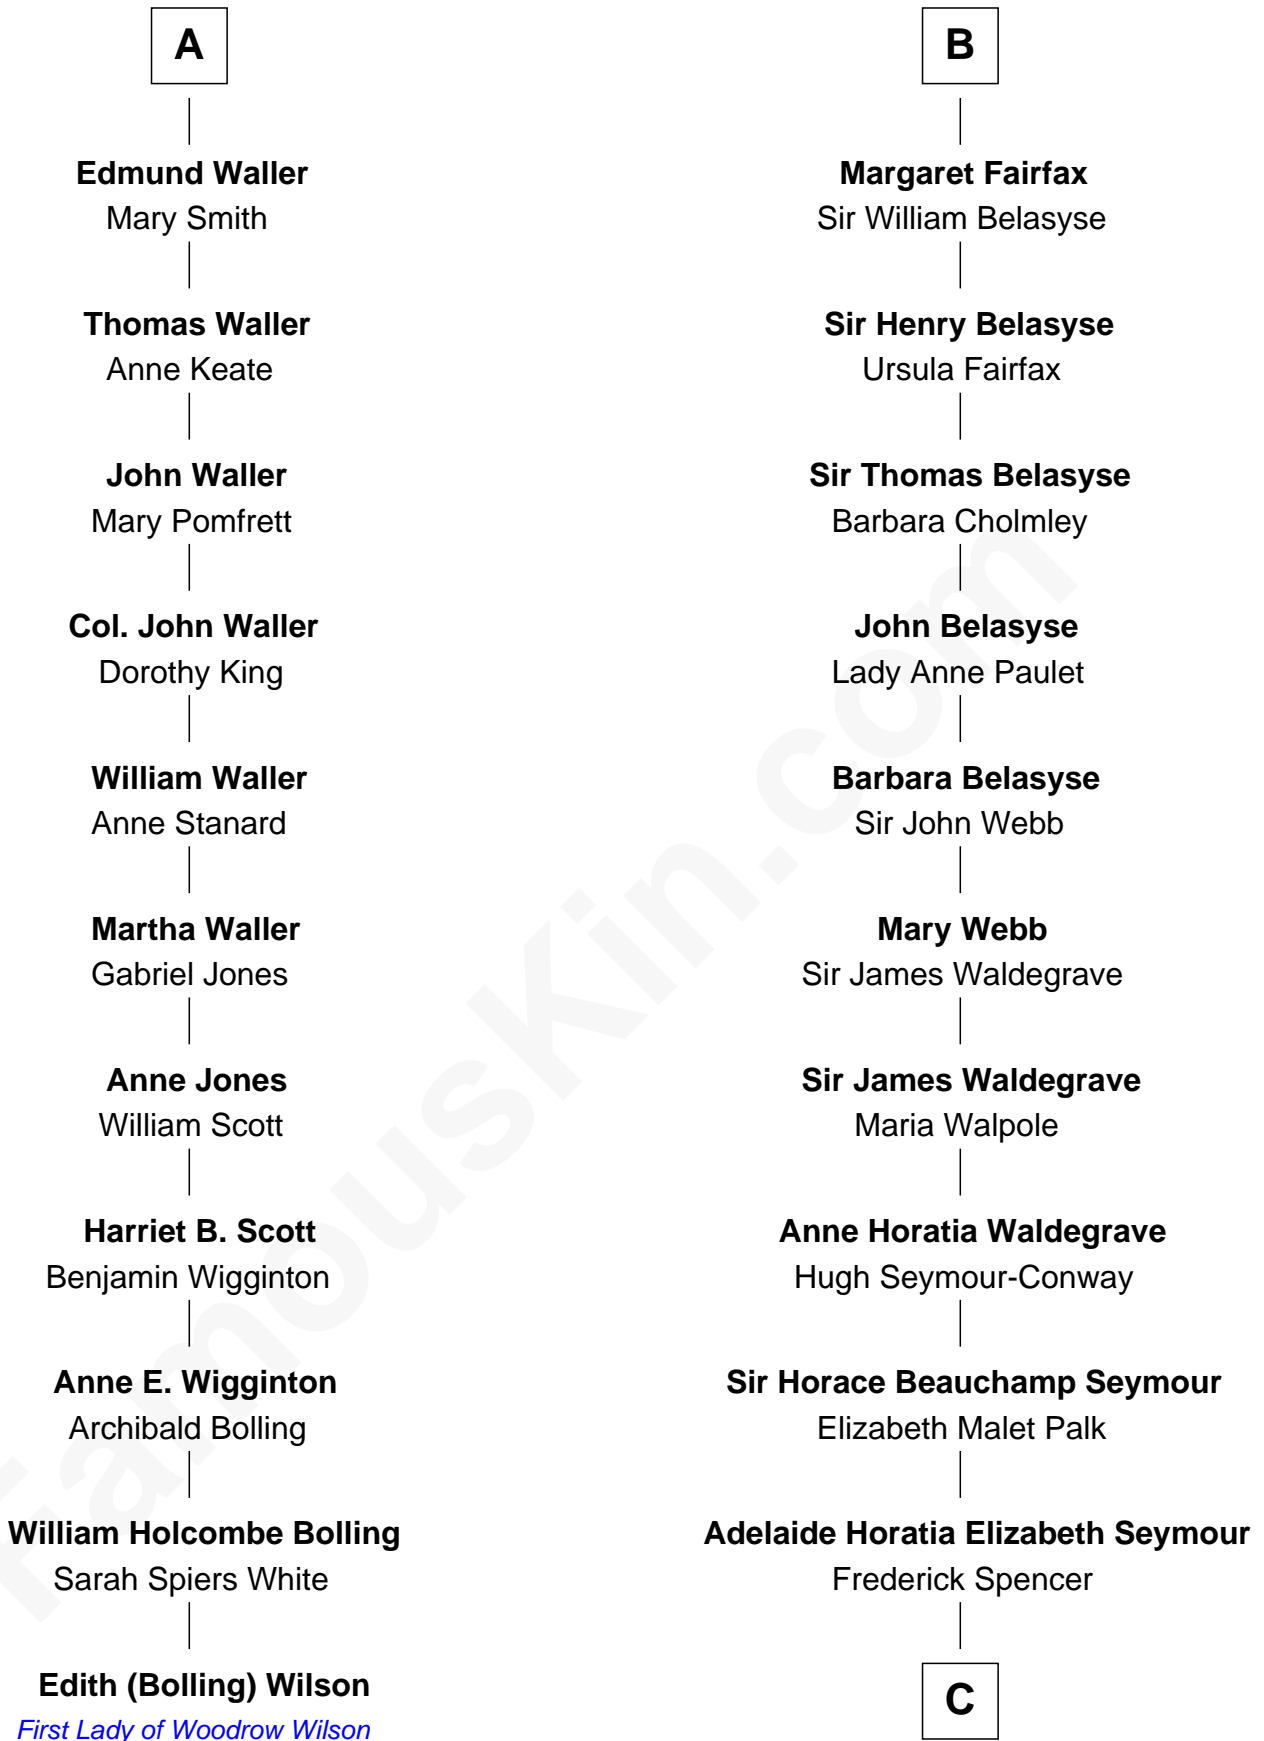

FamousKin.com

Relationship Chart of

Edith (Bolling) Wilson

First Lady of President Woodrow Wilson

17th cousin 4 times removed of

Prince Harry
Duke of Sussex

Alice Plumpton

with husband
Sir John Boteler

Margaret de Sherburne

Richard de Bayley

Richard Sherburne

Agnes Harington

Richard Sherburne

Alice Hamerton

Sir Robert Sherburne

Joan Radcliffe

Elizabeth Sherburne

Sir Thomas Fairfax

Sir Thomas Fairfax

Agnes Gascoigne

Sir Nicholas Fairfax

Jane Palmes

B

C